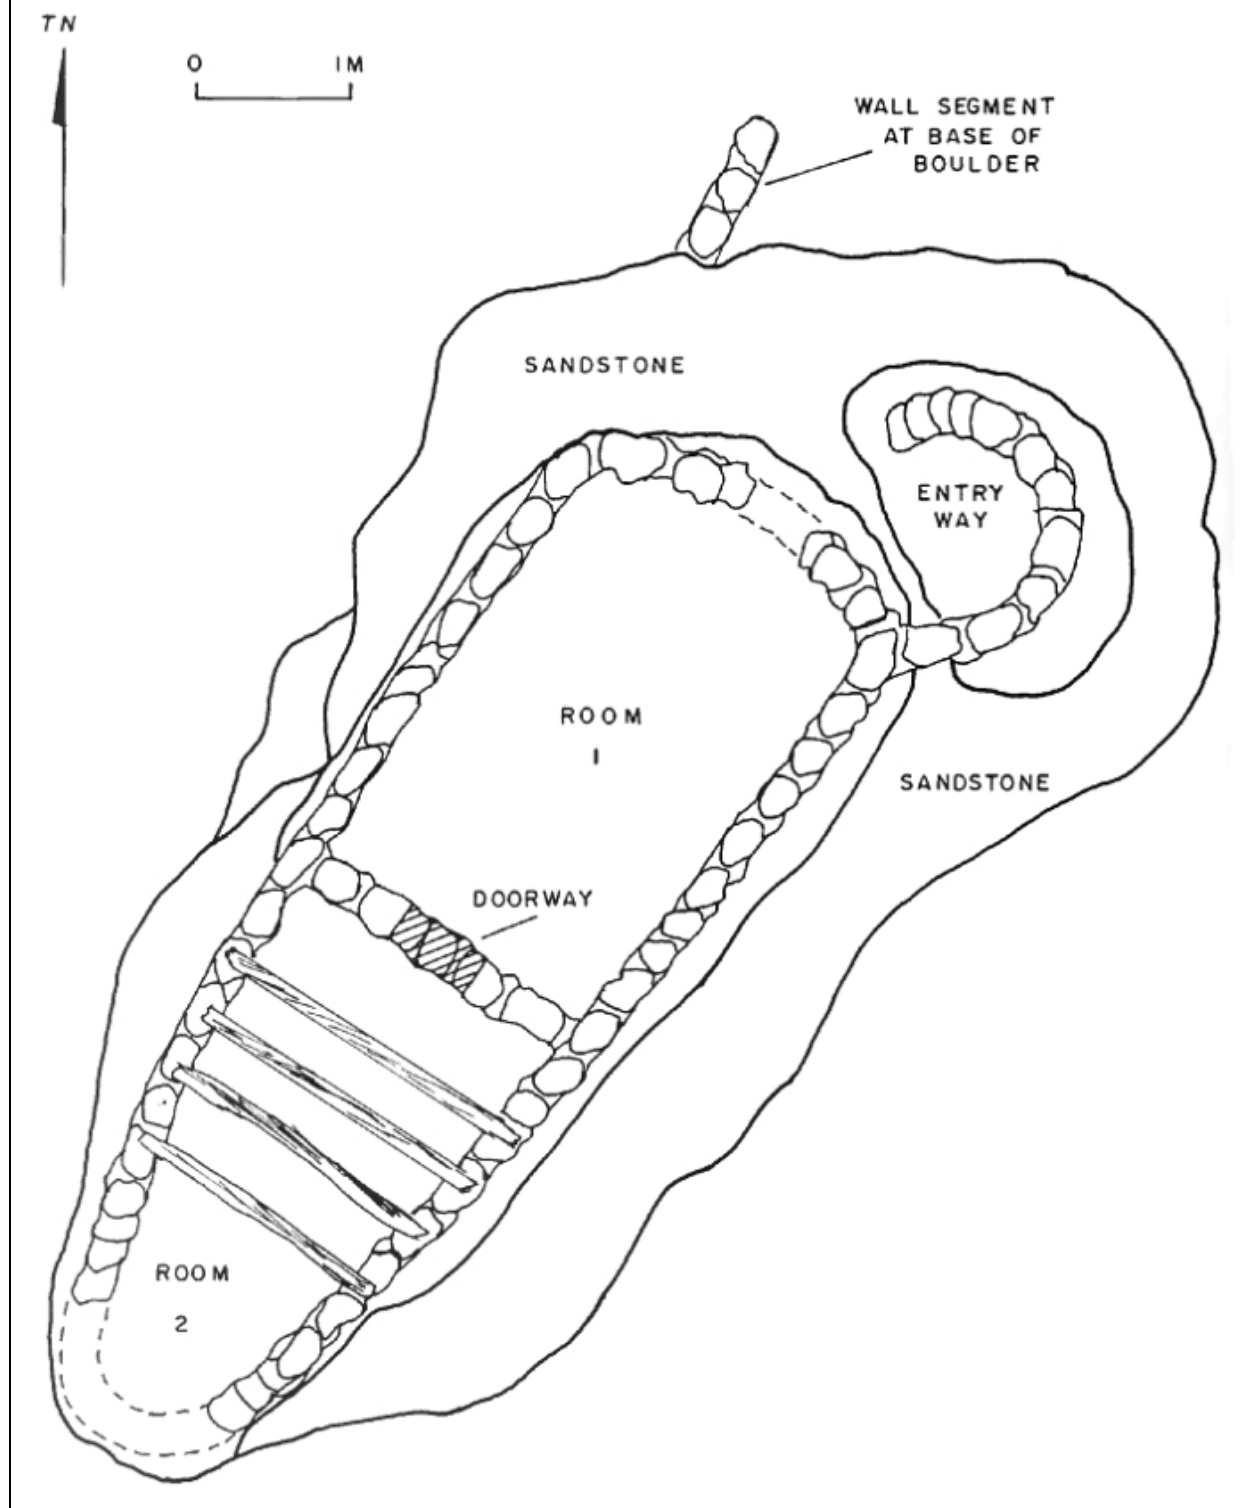

CANYON VIEW RUIN LA 55827

Powers, Margaret A. and Byron P. Johnson 1987
Defensive Sites of Dinétah. New Mexico Bureau of Land Management Cultural Resources Series No. 2,
1987. U.S. Dept of the Interior, Bureau of Land Management, Albuquerque District.