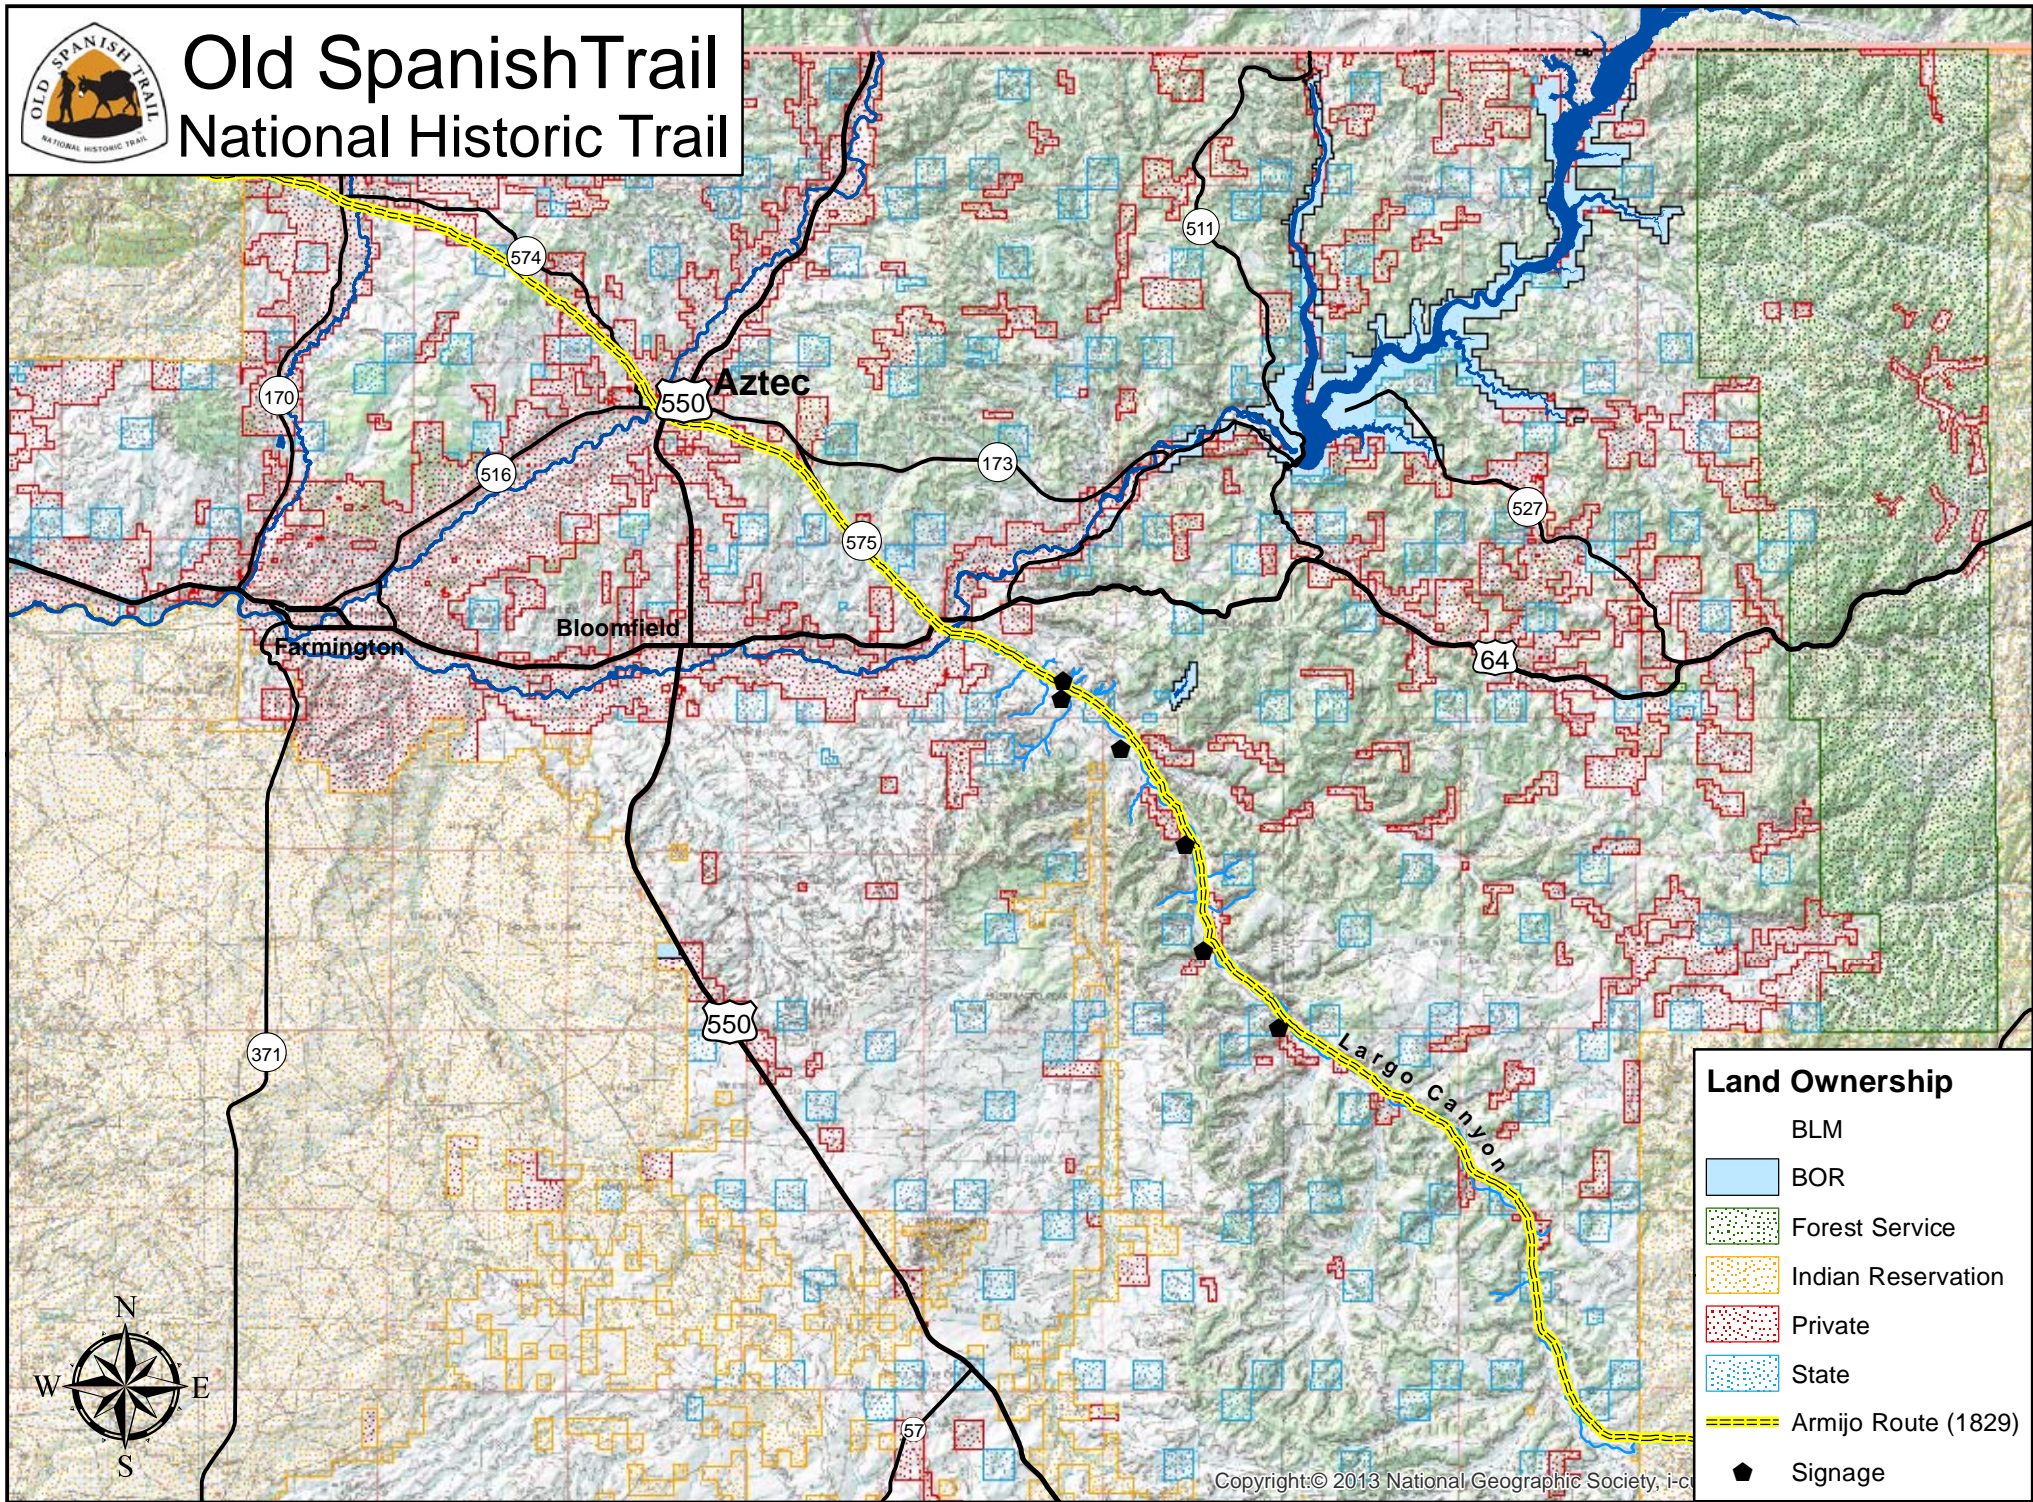

Old Spanish Trail National Historic Trail

Land Ownership

- BLM
- BOR
- Forest Service
- Indian Reservation
- Private
- State
- Armijo Route (1829)
- Signage