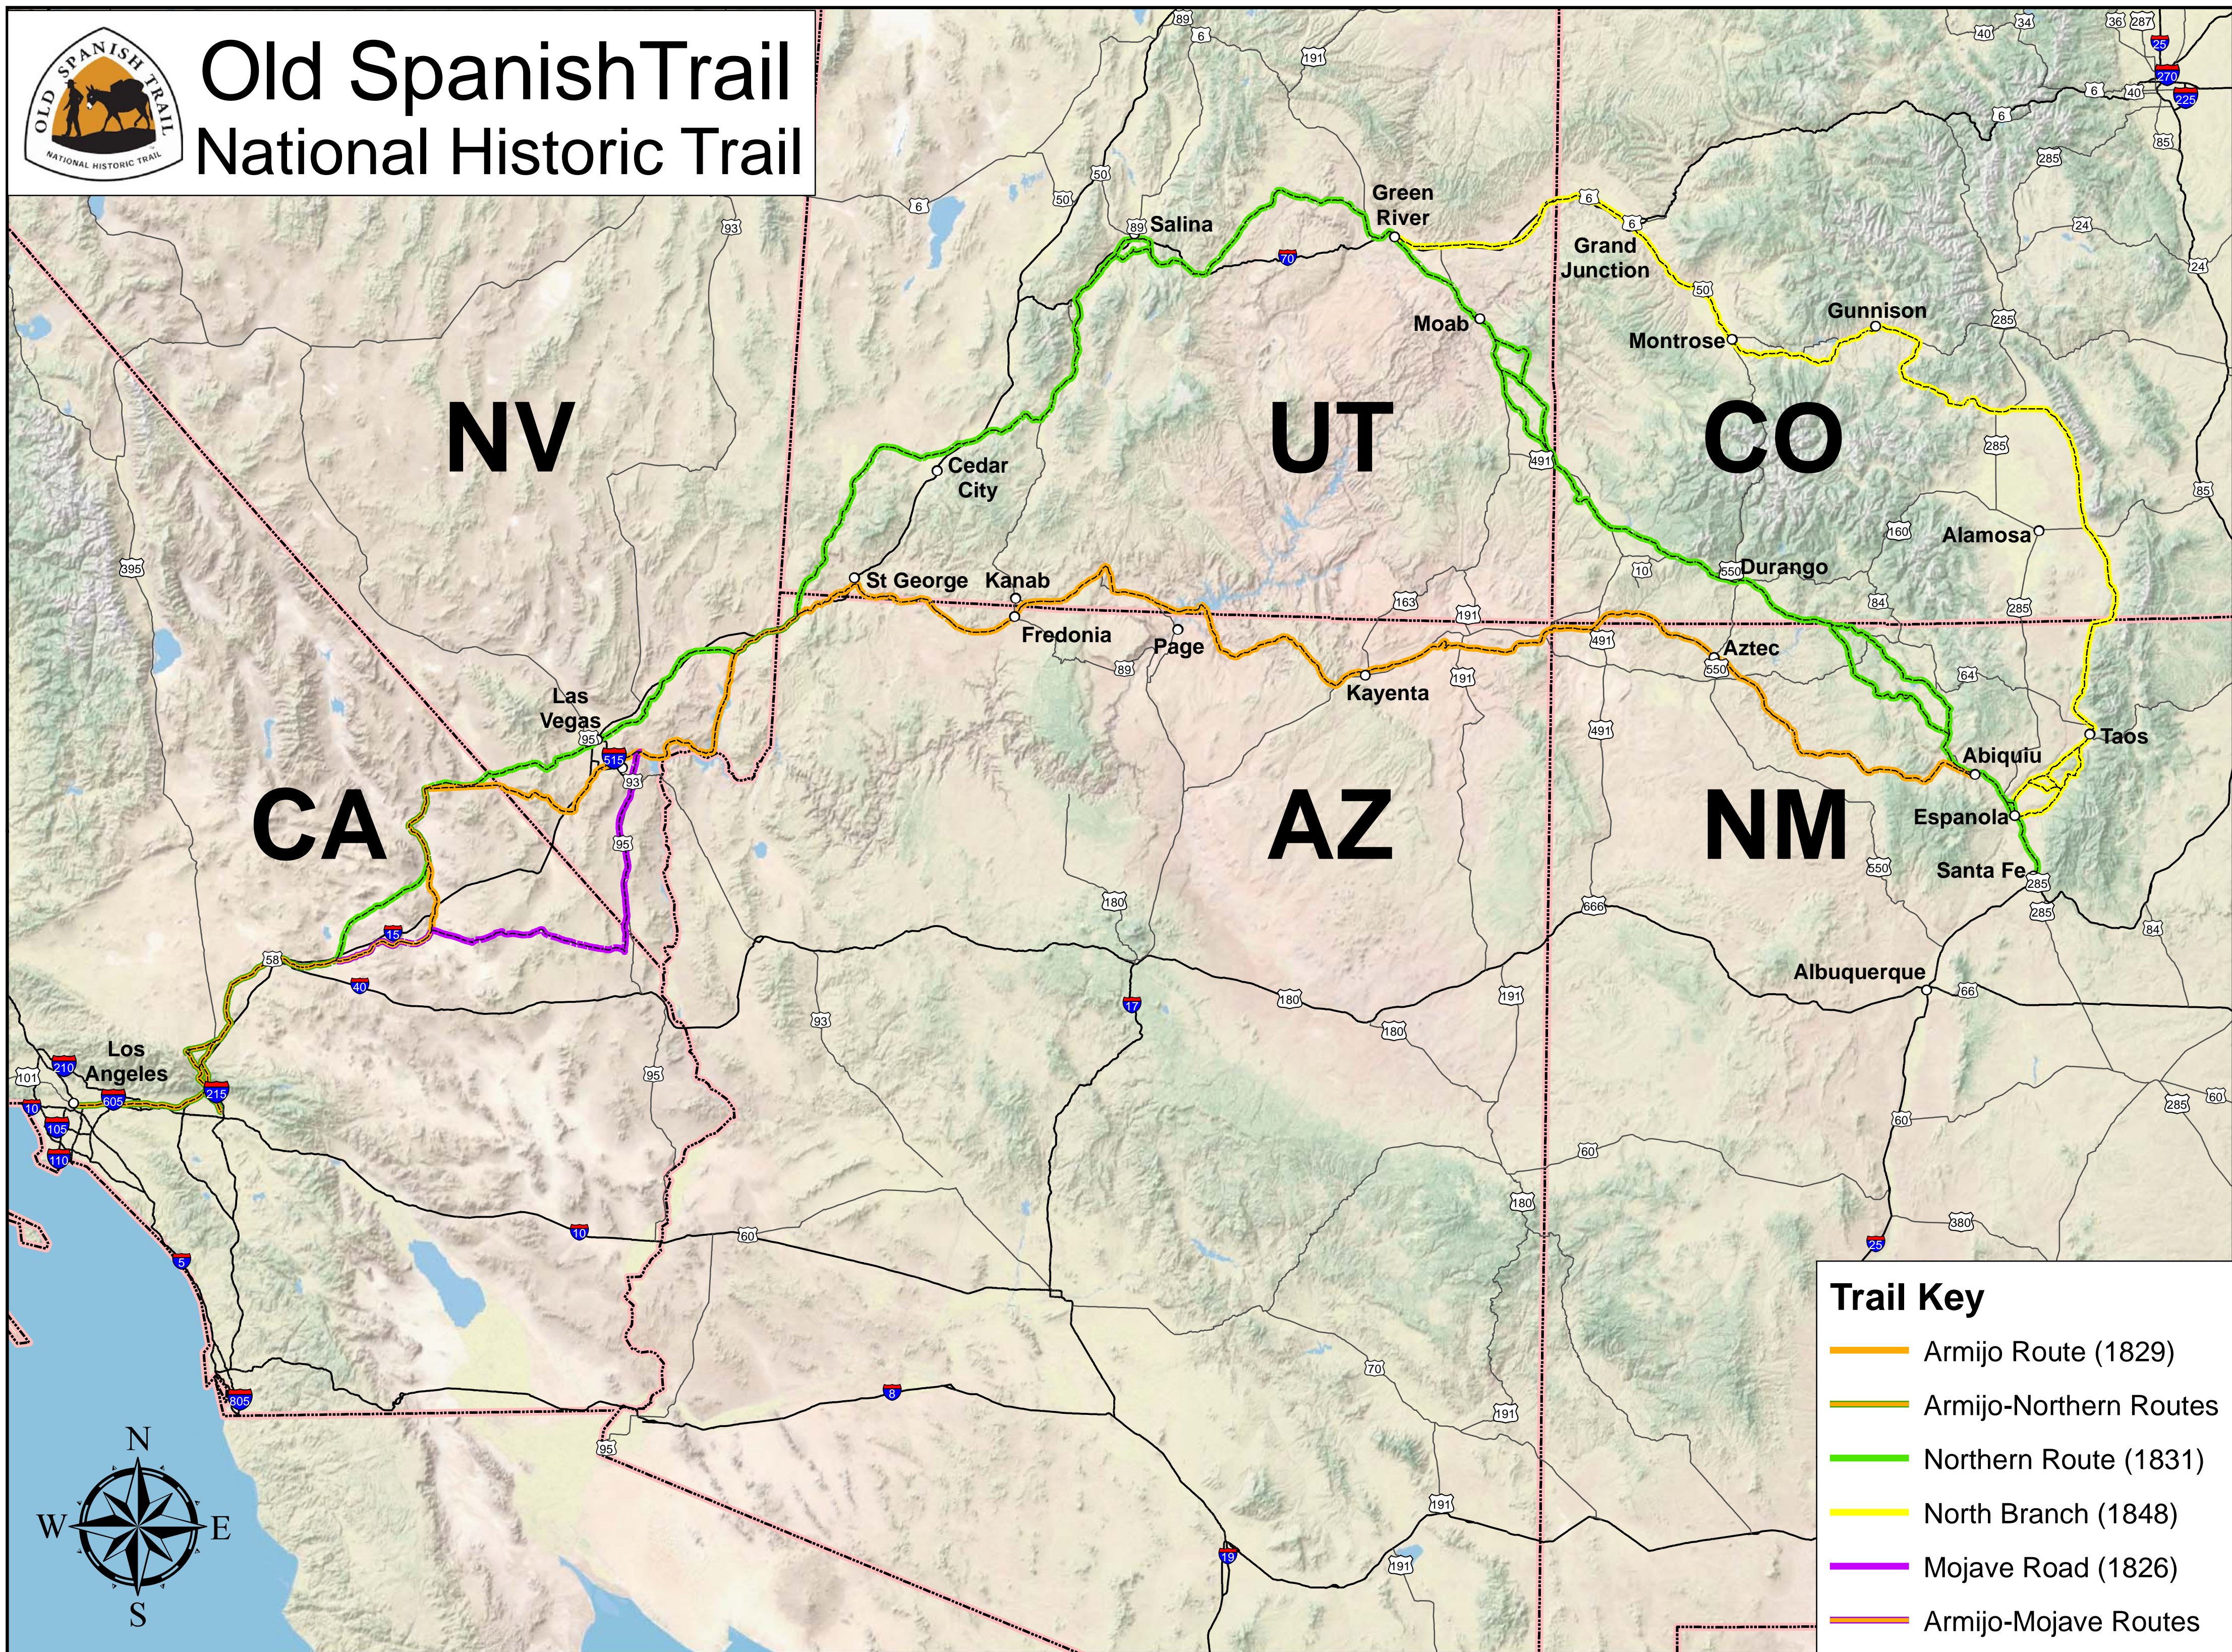

Old Spanish Trail National Historic Trail

Trail Key

- Armijo Route (1829)
- Armijo-Northern Routes
- Northern Route (1831)
- North Branch (1848)
- Mojave Road (1826)
- Armijo-Mojave Routes