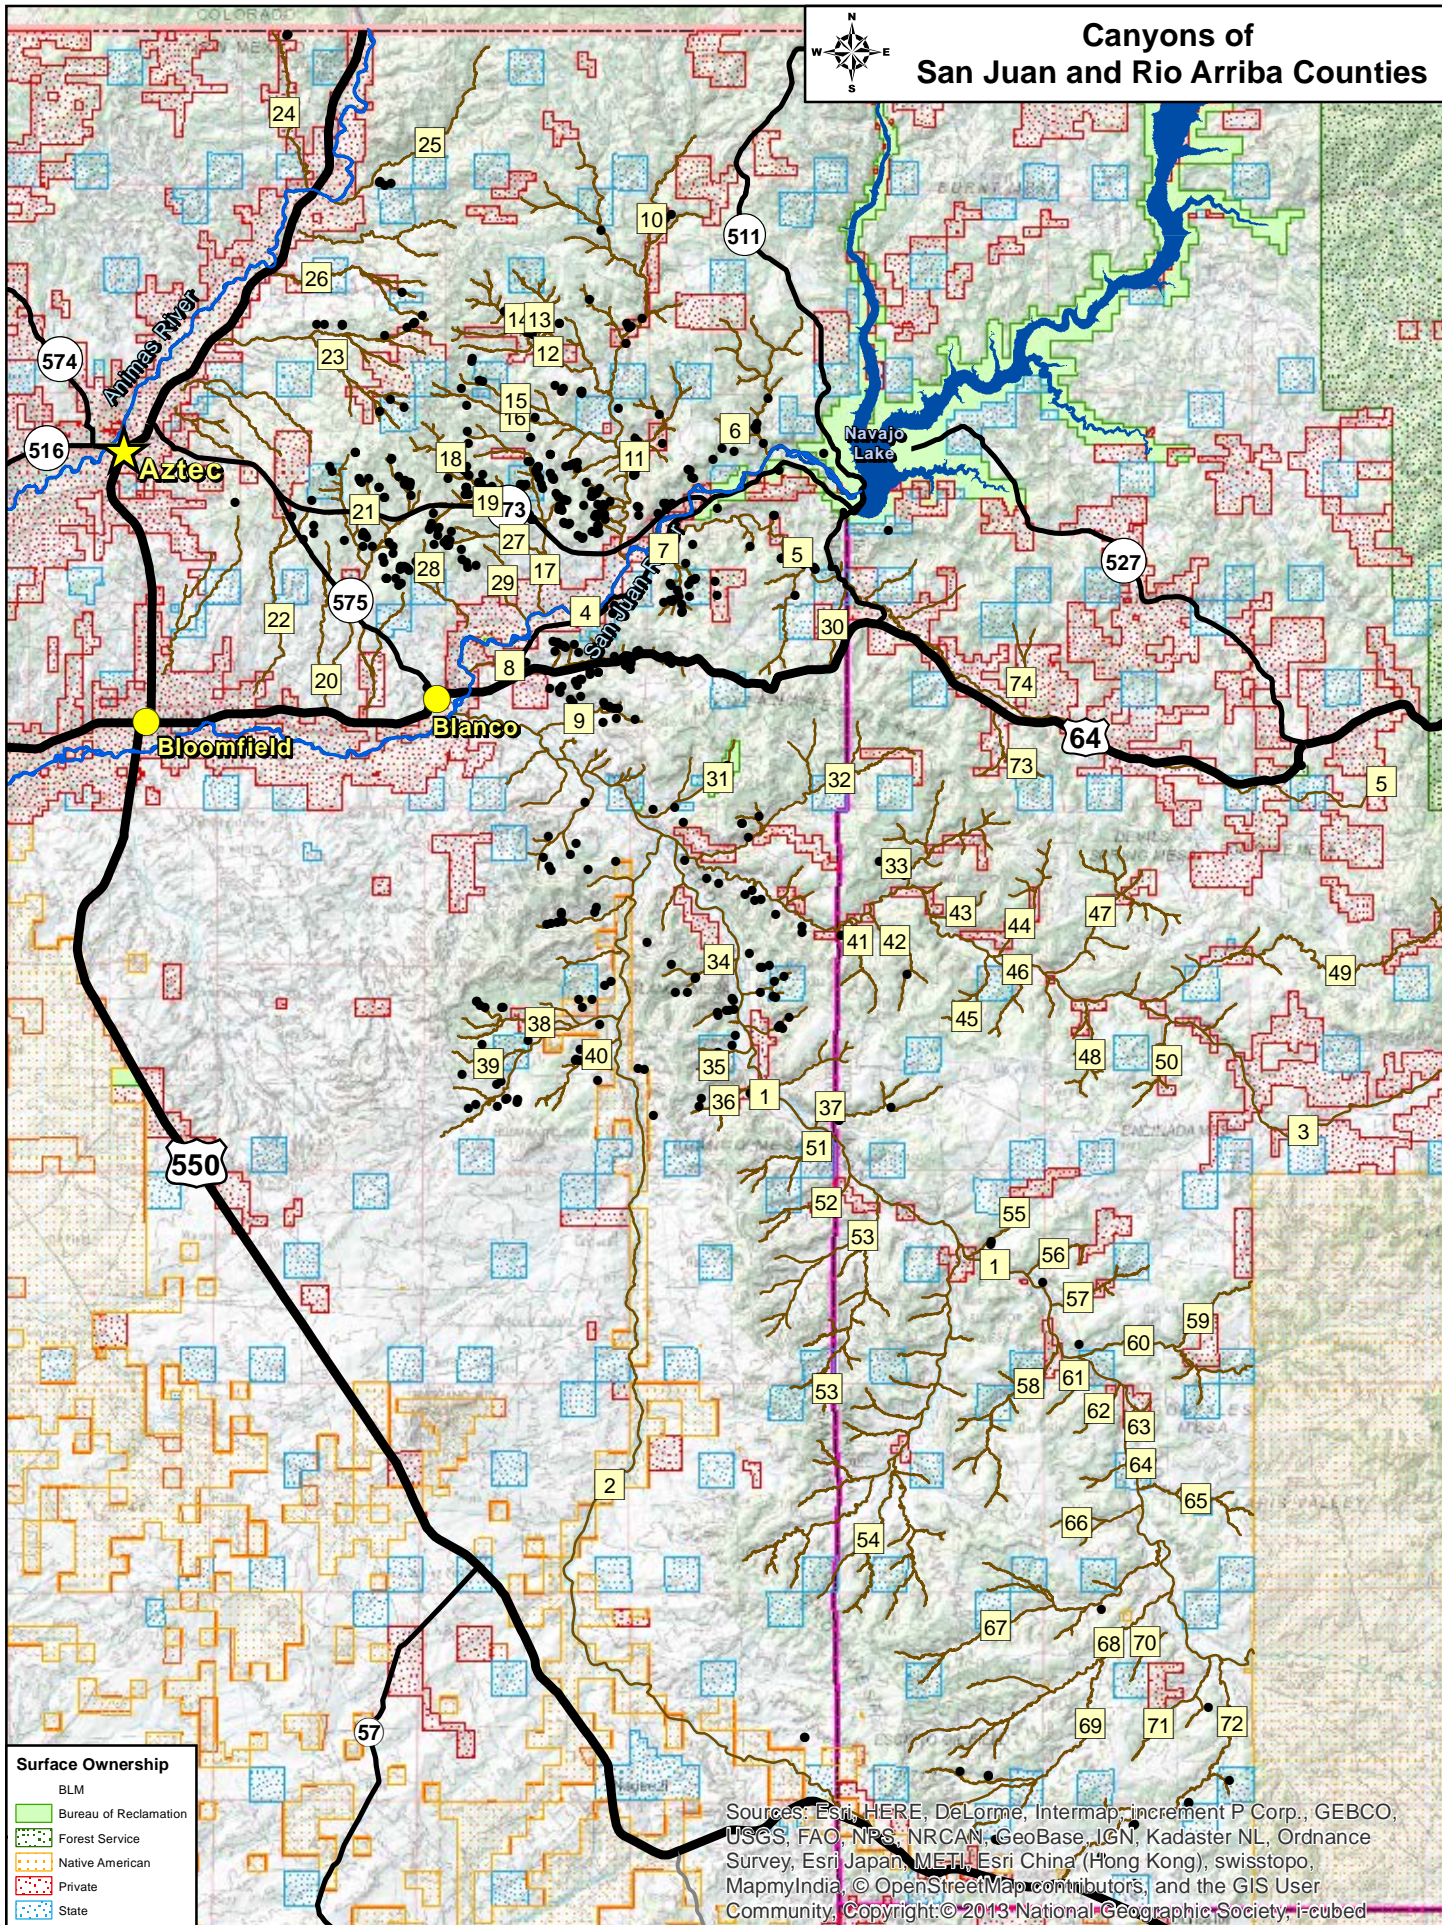

Canyons of San Juan and Rio Arriba Counties

Surface Ownership

- BLM
- Bureau of Reclamation
- Forest Service
- Native American
- Private
- State

Sources: Esri, HERE, DeLorme, Intermap, increment P Corp., GEBCO, USGS, FAO, NPS, NRCAN, GeoBase, IGN, Kadaster NL, Ordnance Survey, Esri Japan, METI, Esri China (Hong Kong), swisstopo, MapmyIndia, © OpenStreetMap contributors, and the GIS User Community. Copyright © 2013 National Geographic Society, i-cubed