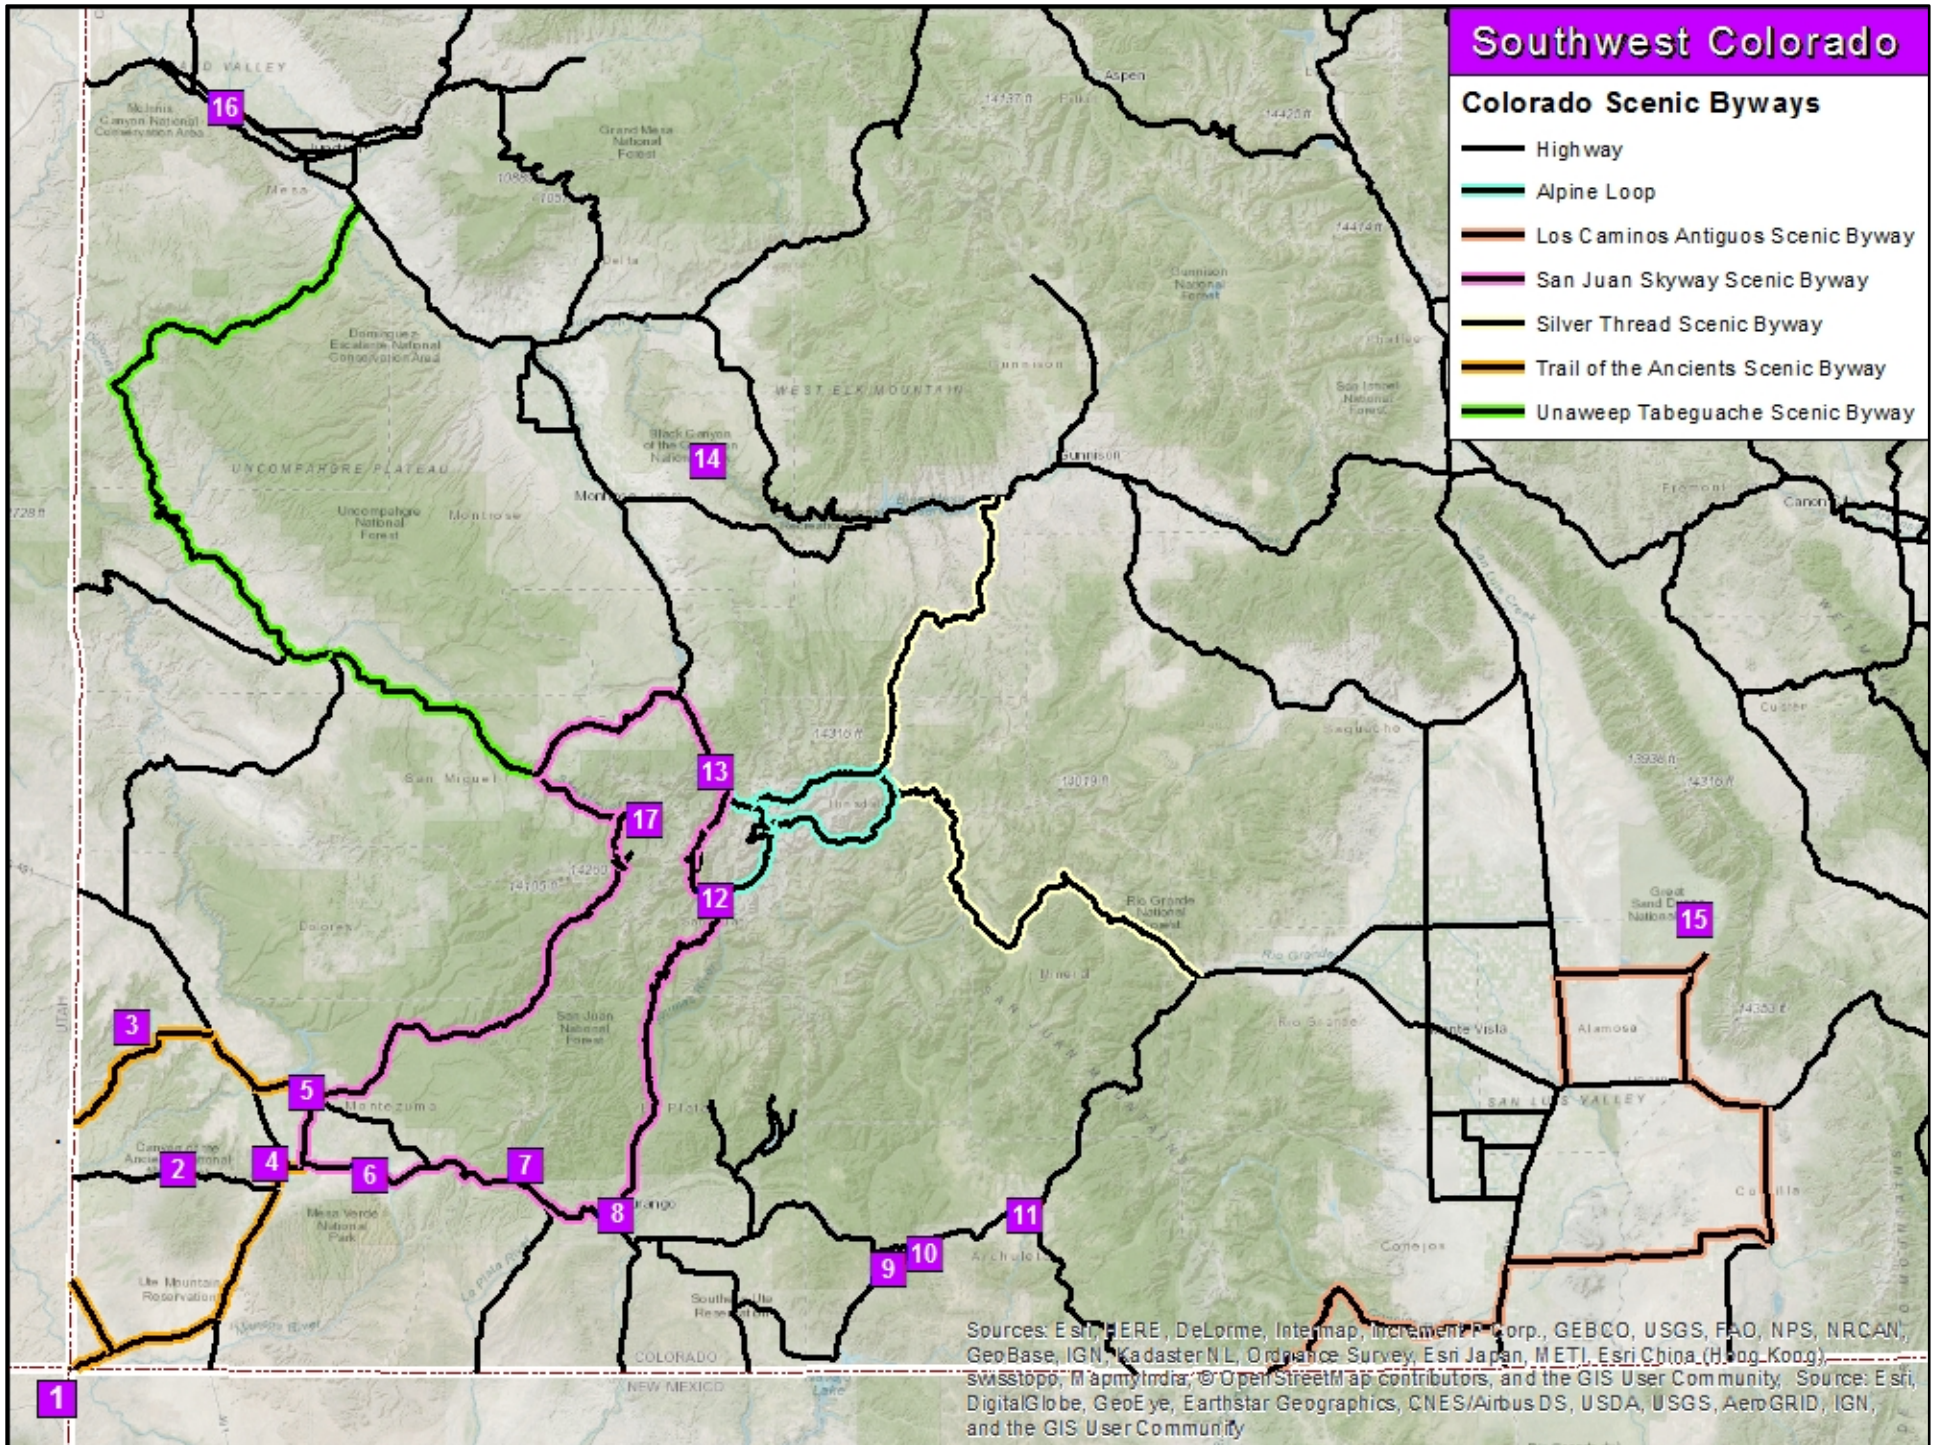

# Southwest Colorado

## Colorado Scenic Byways

- Highway
- Alpine Loop
- Los Caminos Antiguos Scenic Byway
- San Juan Skyway Scenic Byway
- Silver Thread Scenic Byway
- Trail of the Ancients Scenic Byway
- Unaweep Tabeguache Scenic Byway