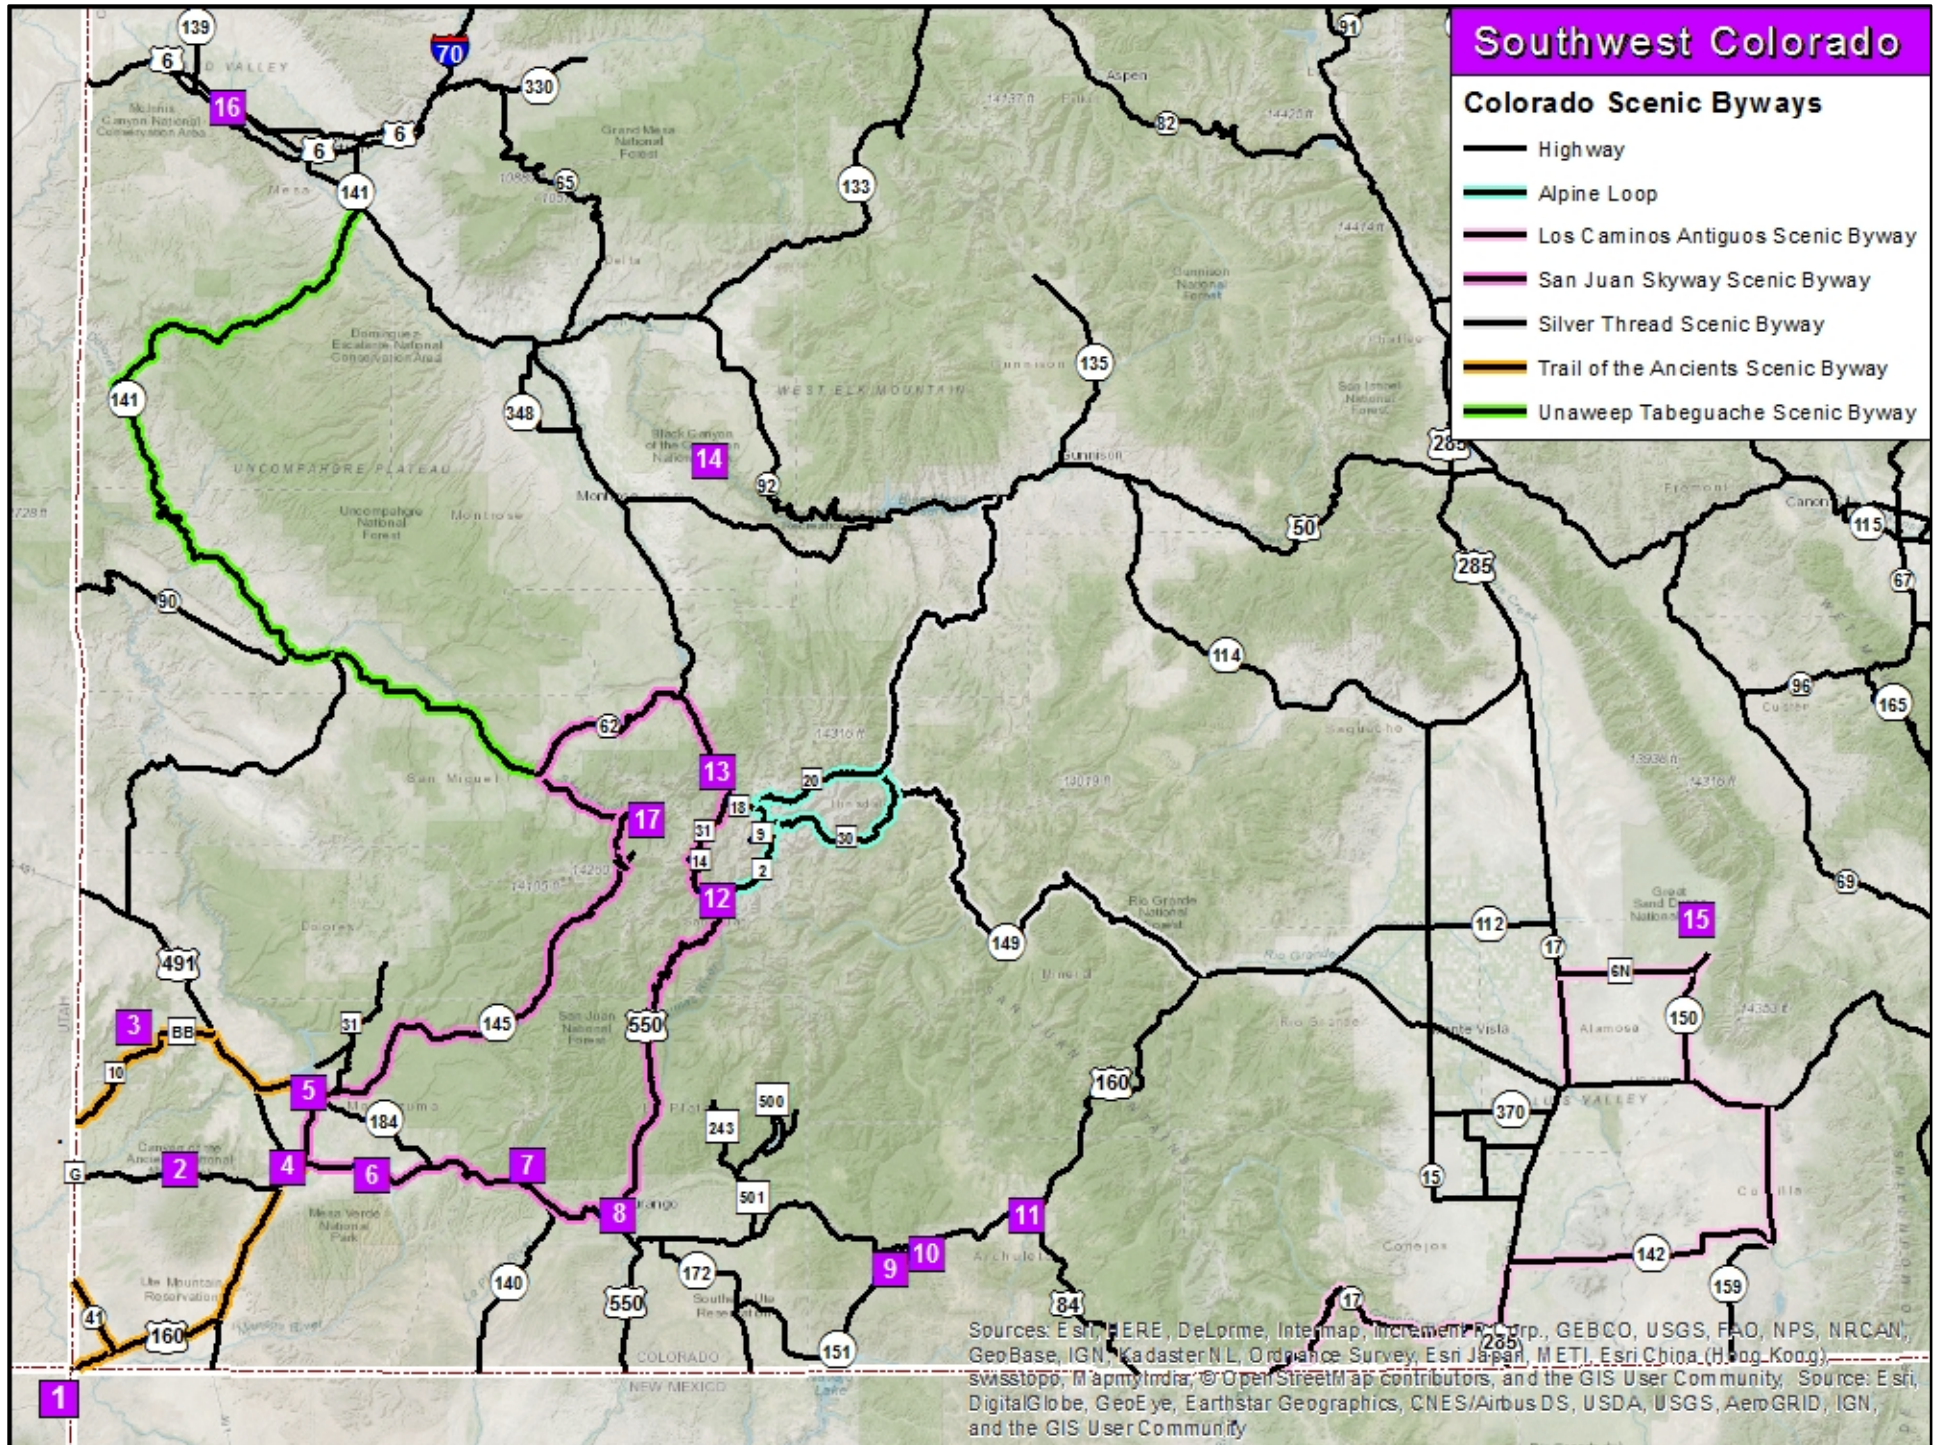

Southwest Colorado

Colorado Scenic Byways

- Highway
- Alpine Loop
- Los Caminos Antiguos Scenic Byway
- San Juan Skyway Scenic Byway
- Silver Thread Scenic Byway
- Trail of the Ancients Scenic Byway
- Unaweep Tabeguache Scenic Byway

Sources: Esri, HERE, DeLorme, Intermap, increment P., Corp., GEBCO, USGS, FAO, NPS, NRCAN, GeoBase, IGN, Kadaster NL, Ordnance Survey, Esri Japan, METI, Esri China (Hong Kong), Swisstopo, Mapbox India, © OpenStreetMap contributors, and the GIS User Community. Source: Esri, DigitalGlobe, GeoEye, Earthstar Geographics, CNES/Airbus DS, USDA, USGS, AeroGRID, IGN, and the GIS User Community

Southwest Colorado Locales

Map	Attraction	Miles	Web
1.	Four Corners National Monument	76	http://www.navajonationparks.org/htm/fourcornershours.htm
2.	Canyons of the Ancients National Monument	96	http://www.blm.gov/co/st/en/nm/canm.html
3.	Lowry Pueblo	105	http://www.blm.gov/co/st/en/fo/ahc/archaeological_sites/lowry_pueblo.html
4.	Cortez	77	https://cortezculturalcenter.org
5.	Anasazi Heritage Center	80	http://www.blm.gov/co/st/en/fo/ahc.html
6.	Mesa Verde National Park	80	http://www.nps.gov/meve/index.htm
7.	La Plata Canyon	51	http://www.fs.usda.gov/wps/portal/fsinternet/recarea/sanjuan/recreation
8.	Durango - Silverton Narrow Gauge Railroad	36	http://www.durangotrain.com/
9.	Chimney Rock National Monument	76	http://www.fs.usda.gov/detail/sanjuan/home/?cid=stelprdb5390324
10.	Lake Capote Recreation Area	70	http://www.lakecapote.com
11.	Pagosa Springs	86	http://www.visitpagosasprings.com/
12.	Silverton	84	http://silvertoncolorado.com/
13.	Ouray	105	http://www.ouraycolorado.com/
14.	Black Canyon of the Gunnison National Park	156	http://www.nps.gov/blca/index.htm
15.	Great Sand Dunes National Park and Preserve	200	http://www.nps.gov/grsa/index.htm
16.	Dinosaur Journey (Museum of Western Colorado)	216	https://www.museumofwesternco.com/visit/dinosaur-journey/
17.	Telluride	143	http://www.visittelluride.com/