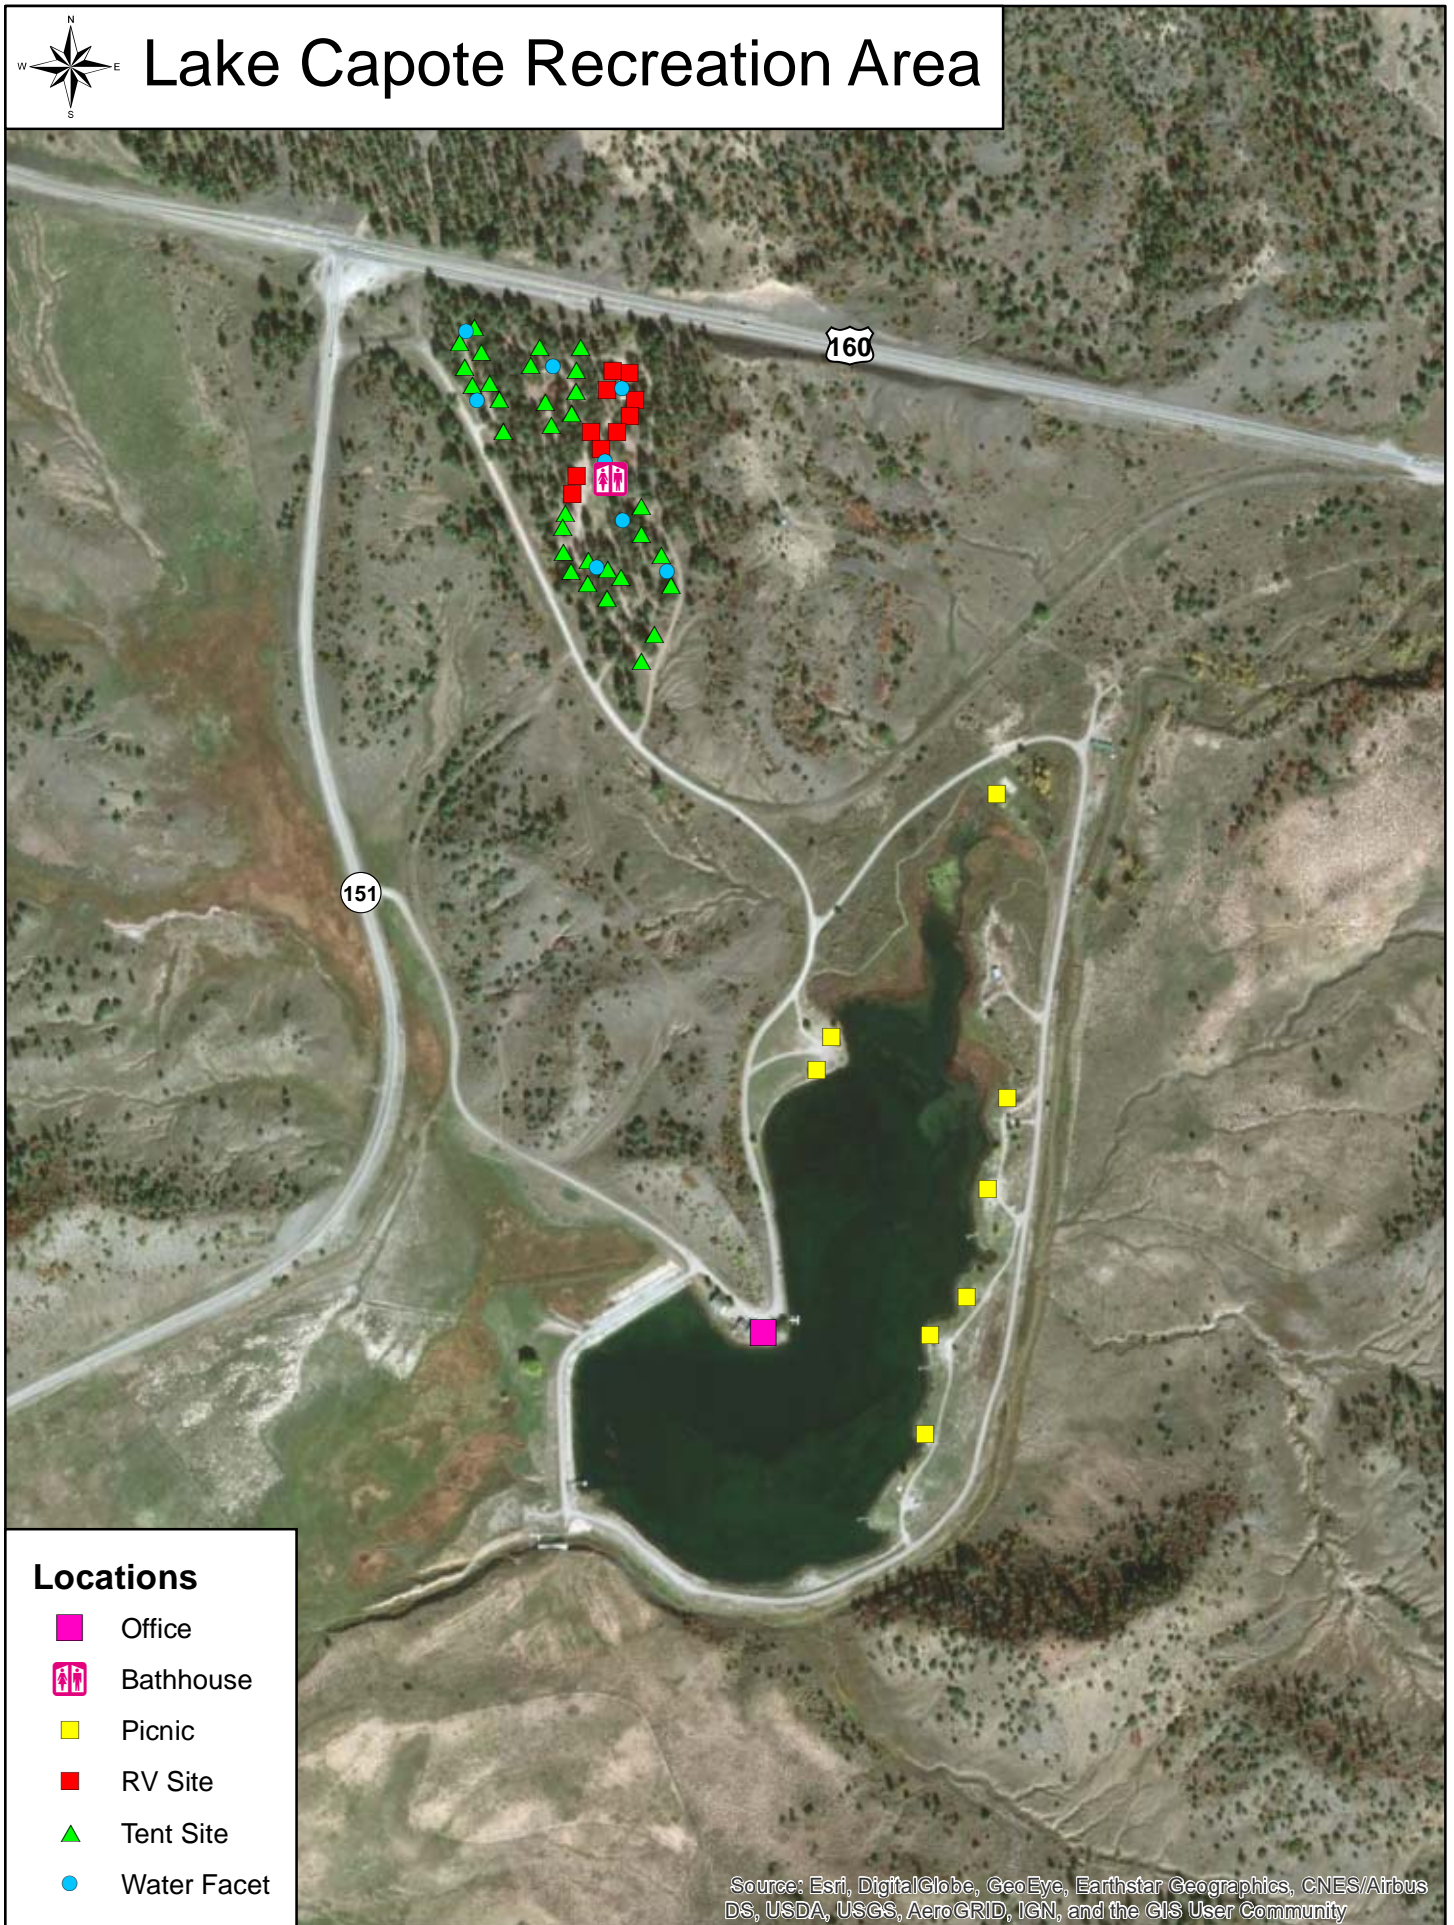

Lake Capote Recreation Area

Source: Esri, DigitalGlobe, GeoEye, Earthstar Geographics, CNES/Airbus DS, USDA, USGS, AeroGRID, IGN, and the GIS User Community