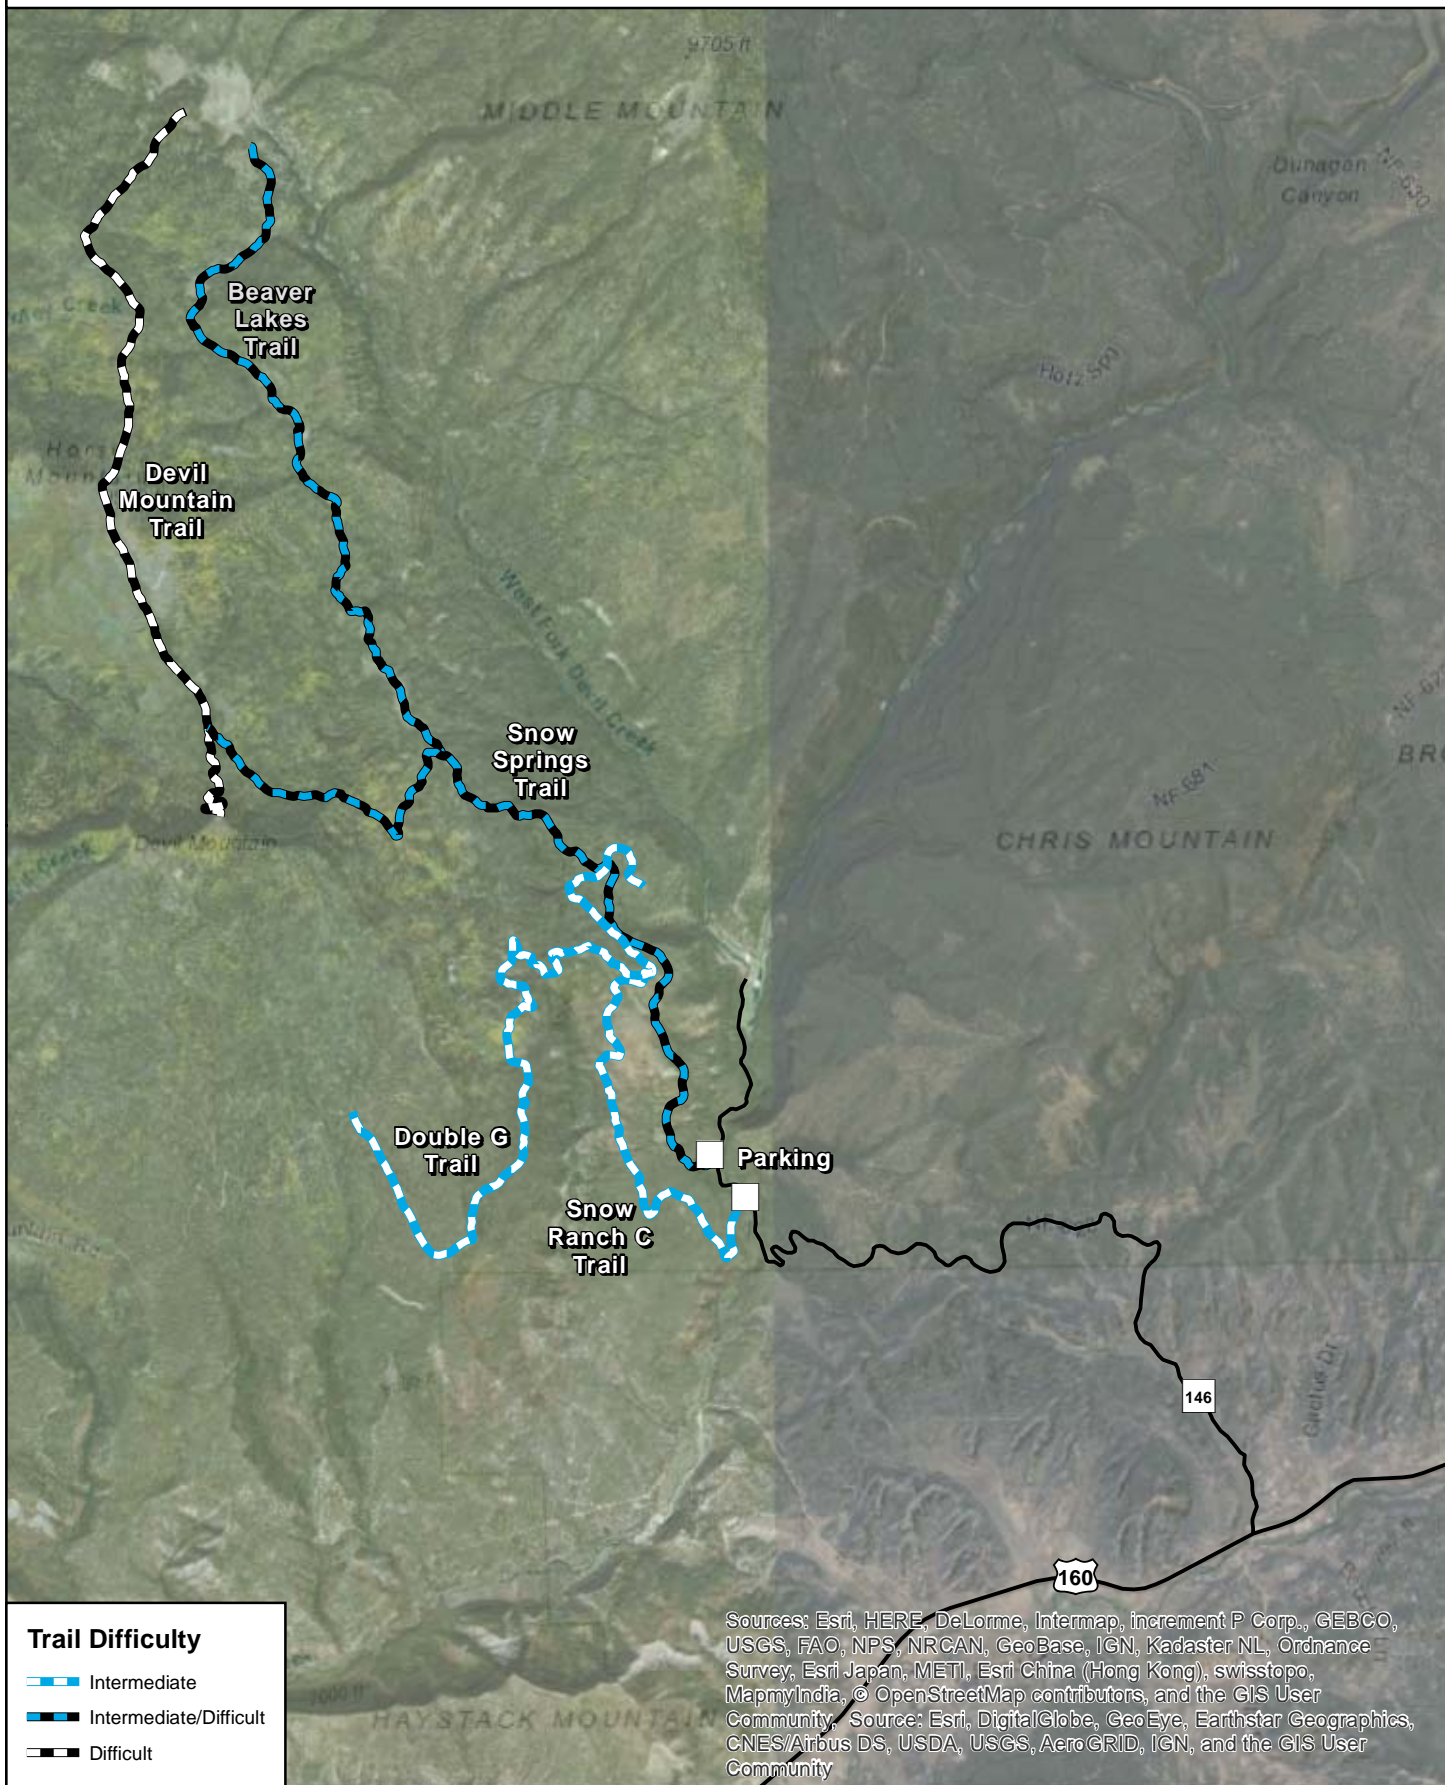

Devil Mountain Mountain Bike Trails

Devil Mountain Mountain Bike Trail System

Trail Name	Miles	Kilometers	Trail Difficulty	Rating	MTB Project Ranking			
					System	Colorado	National	
San Juan National Forest								
Beaver Lakes	4.0	6.4	 Intermediate/Difficult	3	3	1,747	18,575	
Devil Mountain Trail	4.3	6.9	 Difficult	5	1	218	2,809	
Double G	4.0	6.5	 Intermediate	2	5	2,211	21,756	
Snow Ranch C	3.8	6.1	 Intermediate	2	4	2,214	21,765	
Snow Springs	4.9	7.8	 Intermediate/Difficult	3.5	2	1,111	11,250	

Trail Difficulty, Rating, and Ranking based on the MTB Project (www.mtbproject.com)

Trail Difficulty Key

-  Easy 5% grade; 2 inch obstacles
-  Intermediate 10% grade; 8 inch obstacles
-  Difficult 15% grade; 15 inch obstacles, occasional harder sections
-  Extreme Difficulty 20% grade, 15+ inch obstacles, many harder sections