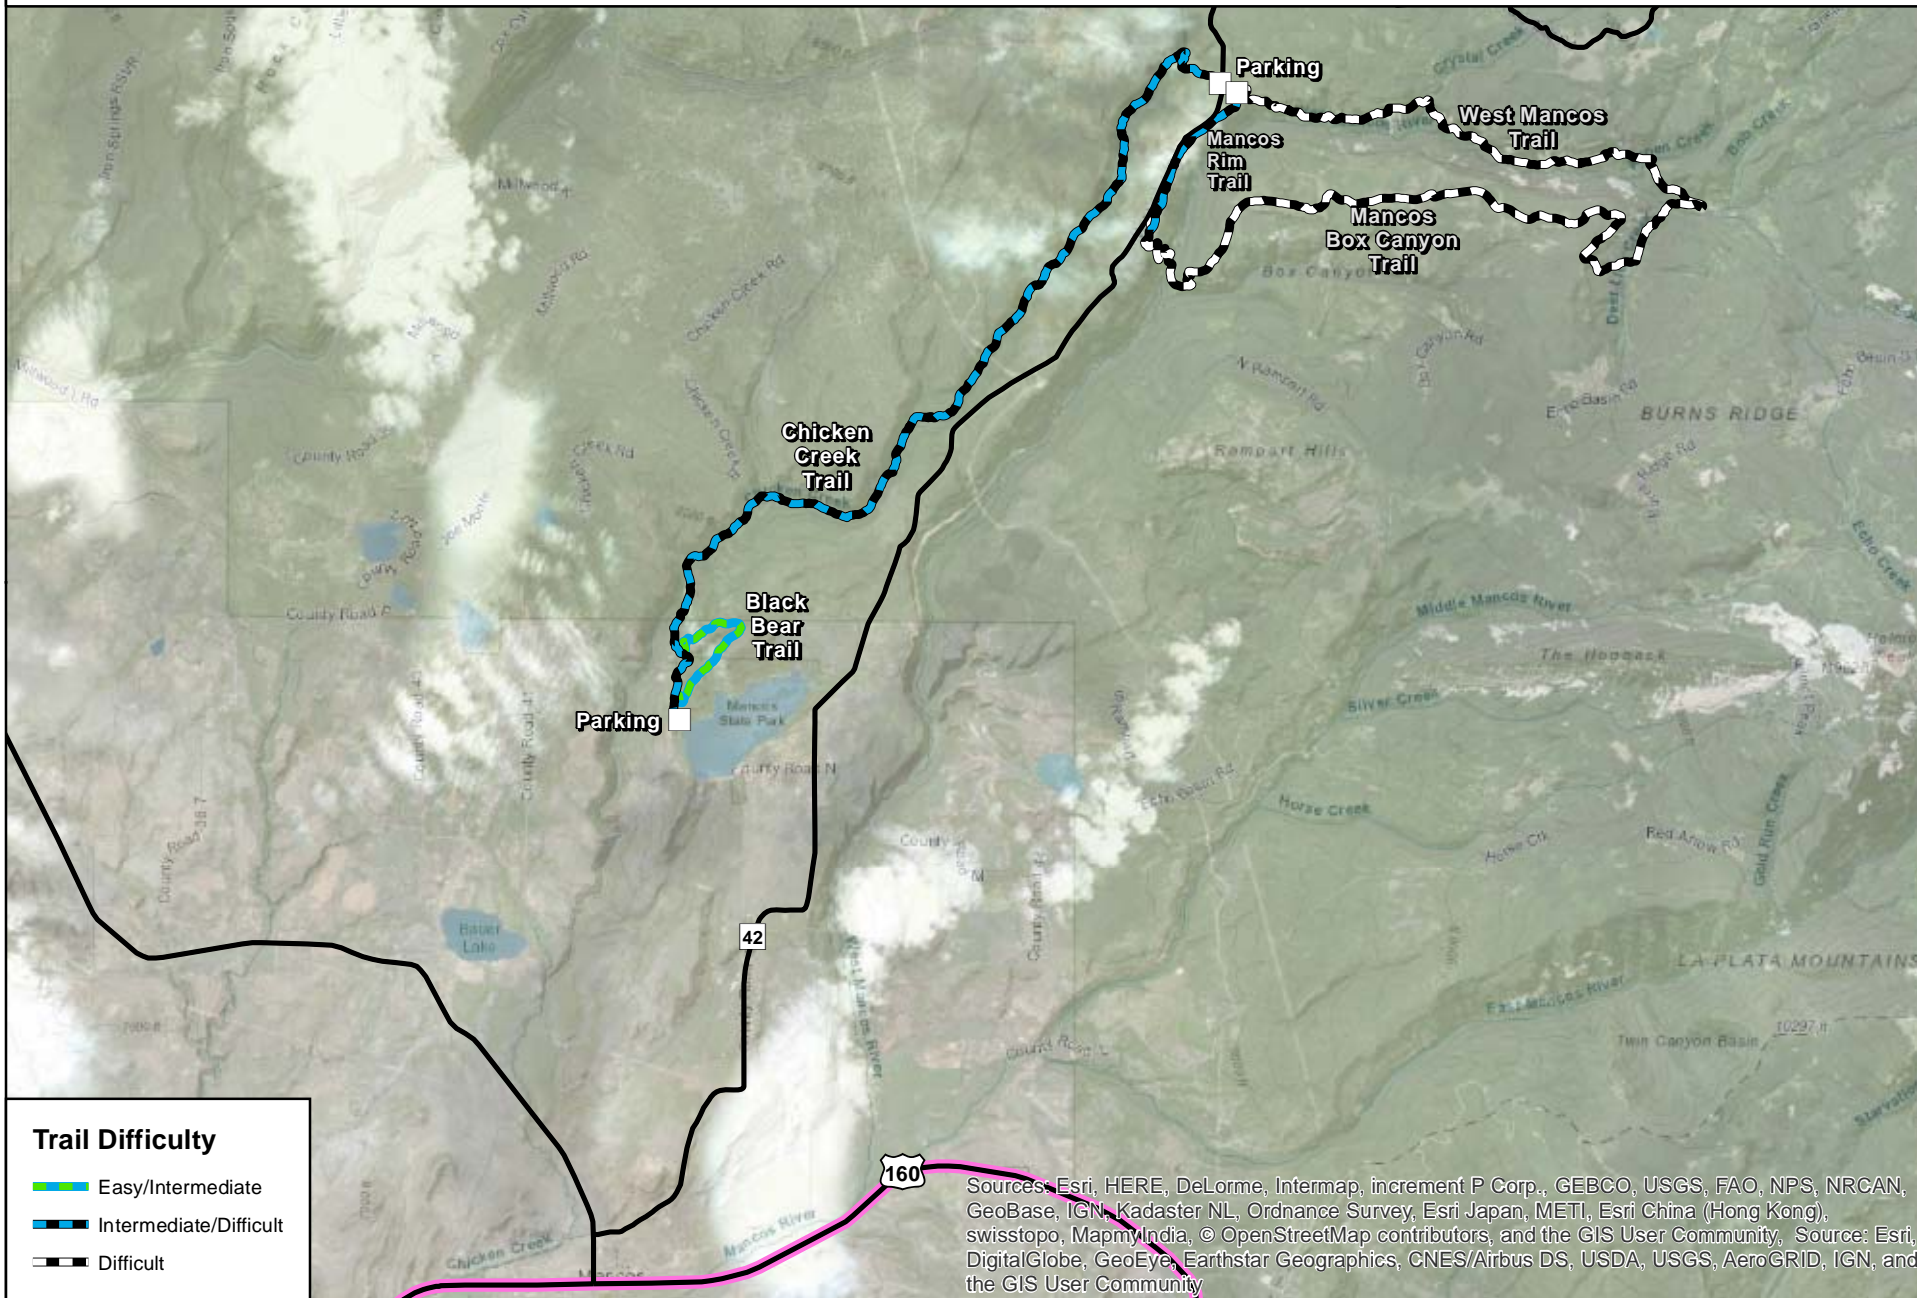

# Mancos State Park & San Juan National Forest Mountain Bike Trails

## Mancos Mountain Bike Trail System

Trail Name	Miles	Kilometers	Trail Difficulty	Rating	MTB Project Ranking			
					System	Colorado	National	
<b>Mancos State Park</b>								
Black Bear Trail	1.4	2.3	 Easy/Intermediate	2	2	2,071	20,195	
Chicken Creek Trail	7.5	12.1	 Intermediate/Difficult	2	1	2,001	19,884	
<b>San Juan National Forest</b>								
Mancos Box Canyon Trail	6.3	10.2	 Difficult	3	14	1,453	13,762	
Mancos Rim Trail	1.2	2	 Intermediate/Difficult	2	23	2,091	20,317	
West Mancos Trail	4	6.5	 Difficult	3	16	1,487	13,997	

### Trail Difficulty Key

-  Easy      5% grade; 2 inch obstacles
-  Intermediate      10% grade; 8 inch obstacles
-  Difficult      15% grade; 15 inch obstacles, occasional harder sections
-  Extreme Difficulty      20% grade, 15+ inch obstacles, many harder sections