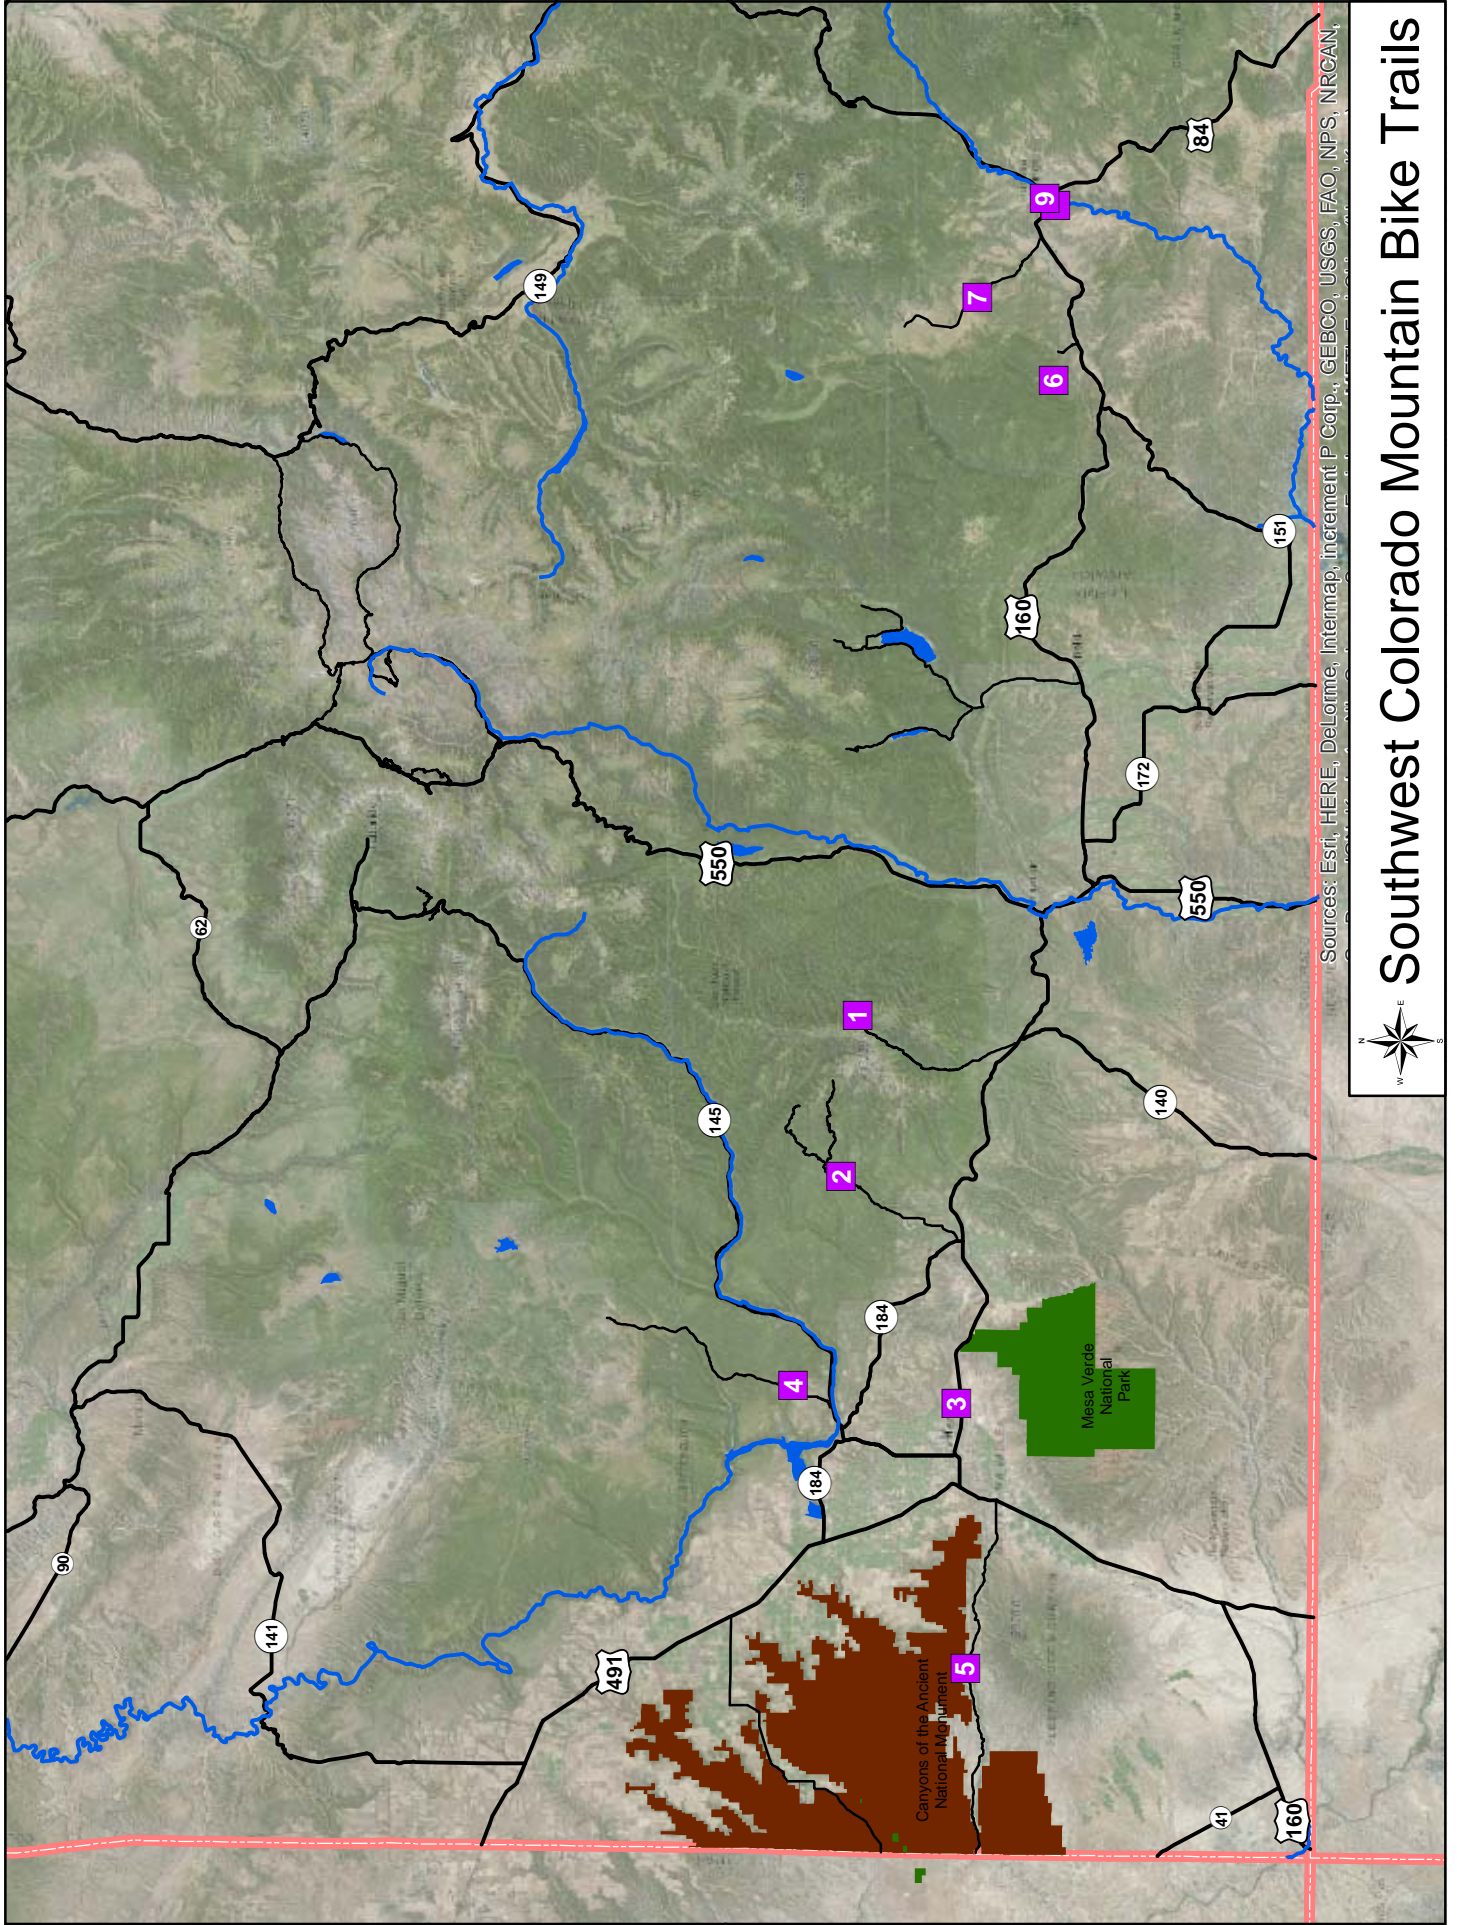

www.aztecnm.com

  @CityofAztec

New Mexico, USA
MOUNTAIN BIKE TRAILS
Southwest Colorado

Map	System Name	Trails	Miles	Kilometers	Land Owner
1	La Plata Trails	2	25.6	41.2	San Juan National Forest
2	Mancos Trails	5	20.5	33.0	San Juan National Forest
3	Phil's World	6	29.6	47.7	BLM - Tres Rios Field Office
4	Boggy Draw	10	58.6	94.3	San Juan National Forest
5	Canyons of the Ancients Trails	4	10.6	17.0	BLM - Tres Rios Field Office
6	Devil Mountain Trails	5	21.0	33.7	San Juan National Forest
7	Pagosa Trails	16	55.4	89.2	San Juan National Forest
8	Dakota Springs Trails	4	2.5	3.6	Town of Pagosa Springs
9	Reservoir Hill Trails	13	5.3	8.5	Town of Pagosa Springs

Sources: Esri, HERE, DeLorme, Intermap, increment P Corp., GEBCO, USGS, FAO, NPS, NRCAN,

Southwest Colorado Mountain Bike Trails