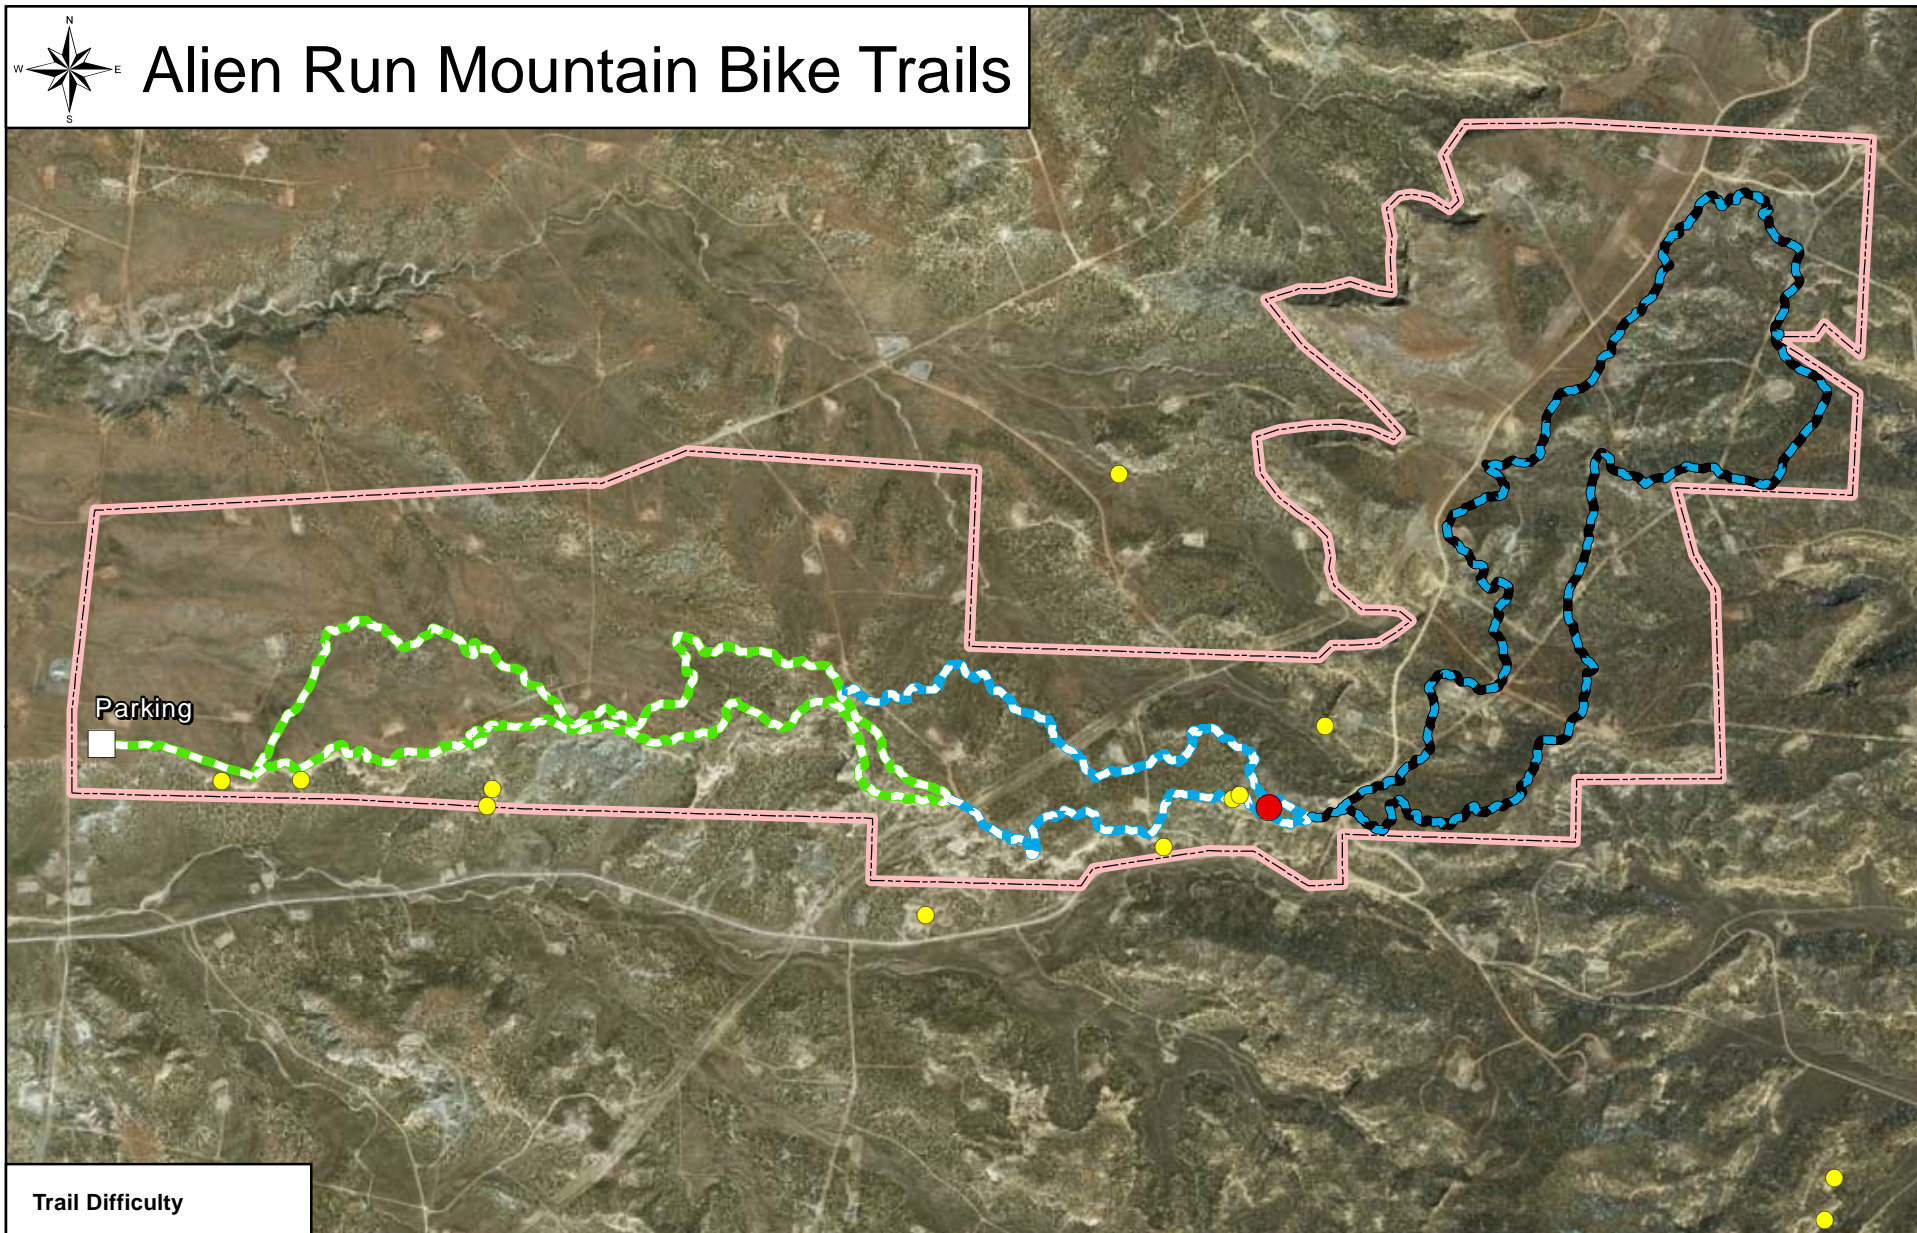

# Alien Run Mountain Bike Trails

## Trail Difficulty

-  Easy
-  Intermediate
-  Intermediate / Difficult
-  Parking
-  UFO Crash Site
-  Natural Arches & Windows

## BLM Rules:

1. Ride only on established trails.
2. Shooting is prohibited.
3. Firewood gathering is prohibited.
4. No motorized vehicles.
5. Permits are required for commercial, competitive and organized group events.
6. Pets must be under control at all times.