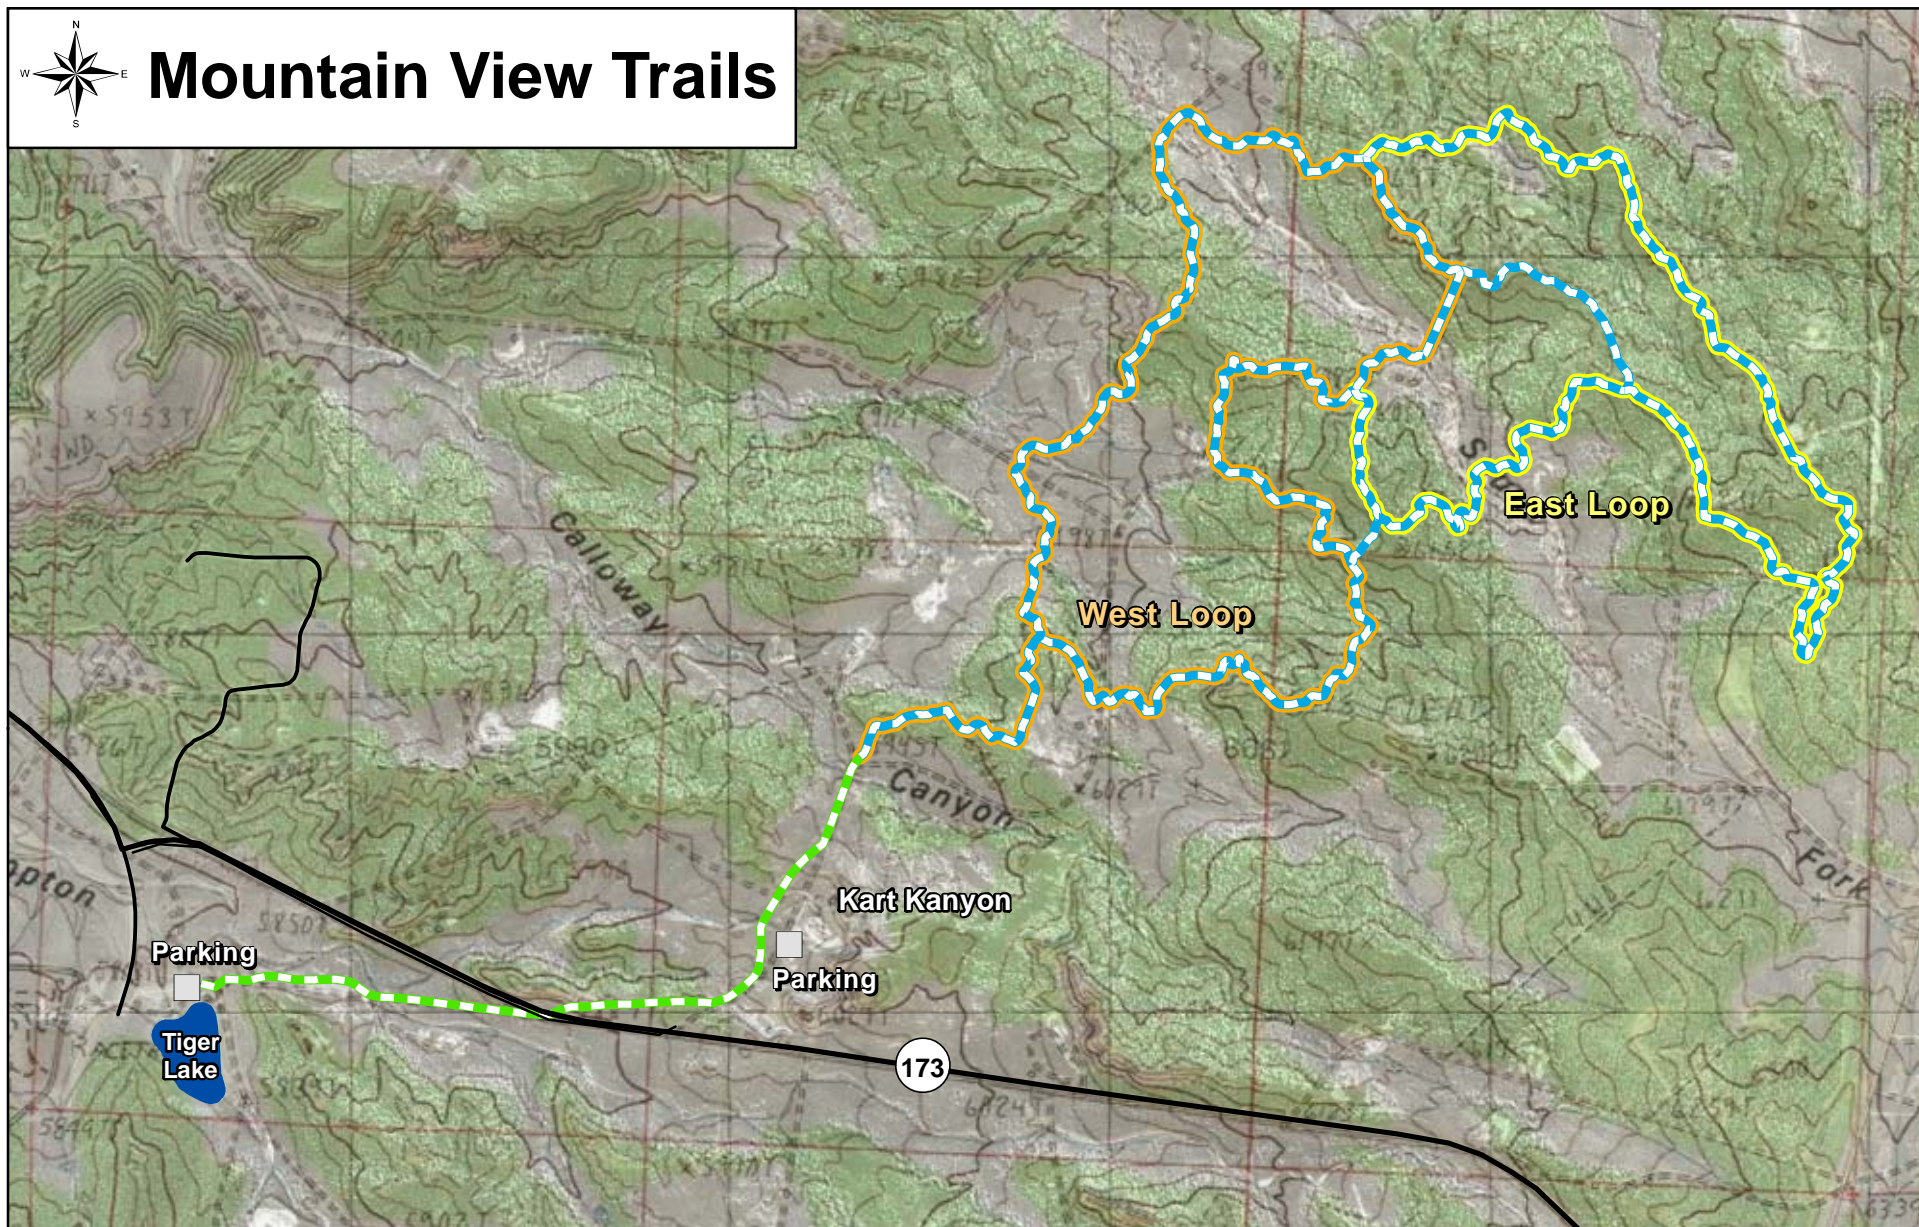

# Mountain View Trails

## Trail Difficulty

-  Easy
-  Intermediate

## BLM Rules:

1. Ride only on established trails.
2. Shooting is prohibited.
3. Firewood gathering is prohibited.
4. No motorized vehicles.
5. Permits are required for commercial, competitive and organized group events.
6. Pets must be under control at all times.