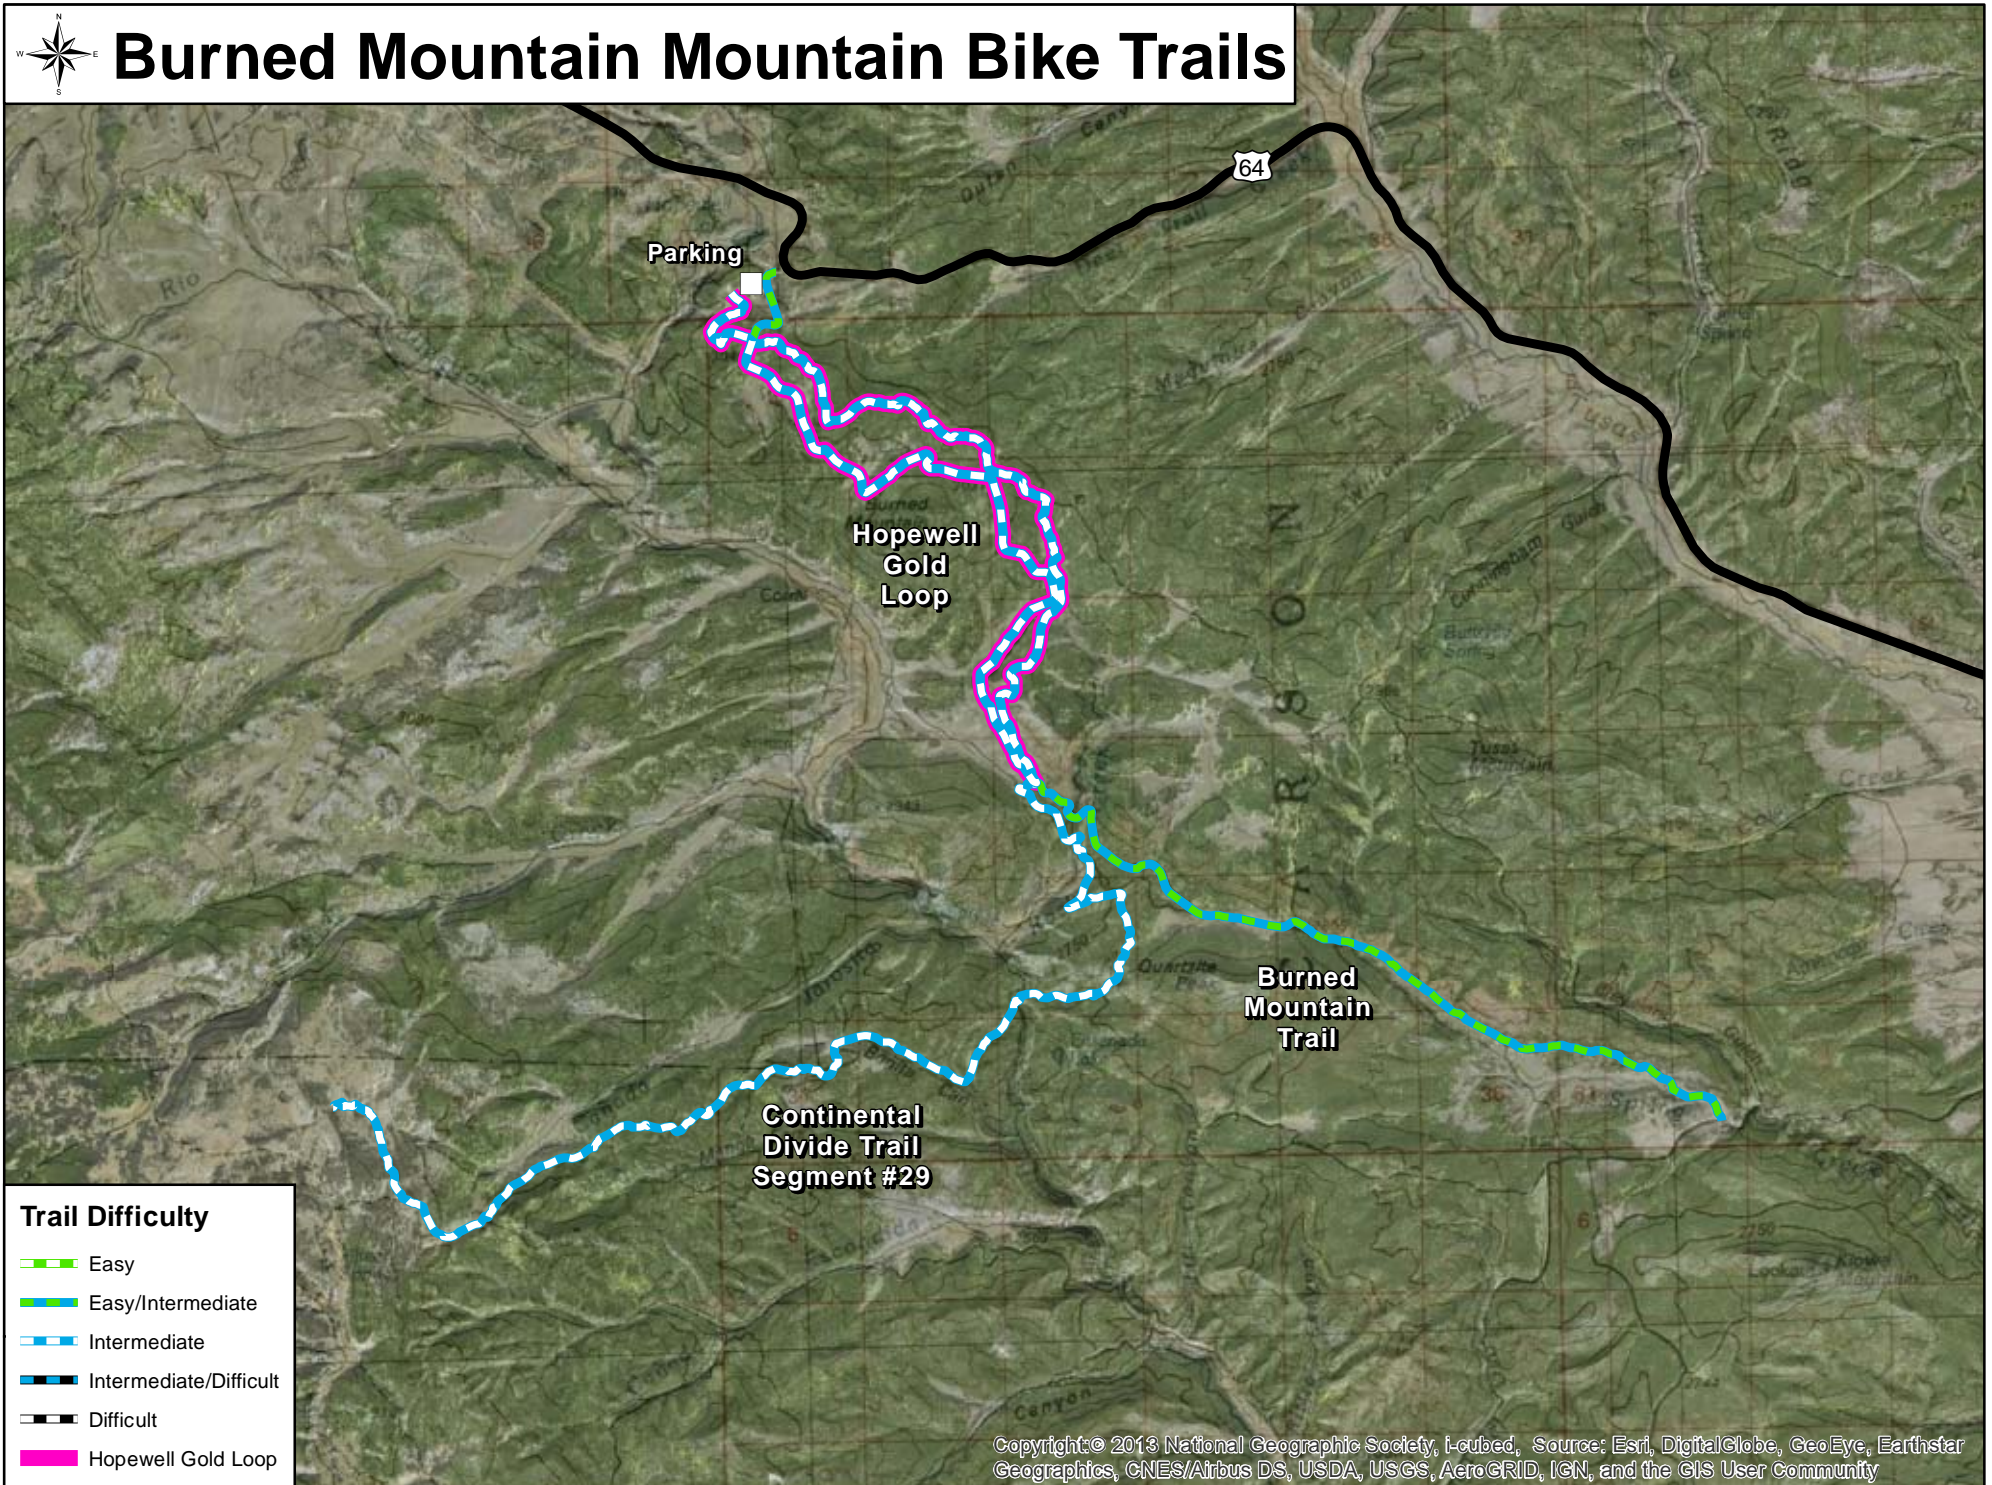

# Burned Mountain Mountain Bike Trails

## Trail Difficulty

-  Easy
-  Easy/Intermediate
-  Intermediate
-  Intermediate/Difficult
-  Difficult
-  Hopewell Gold Loop