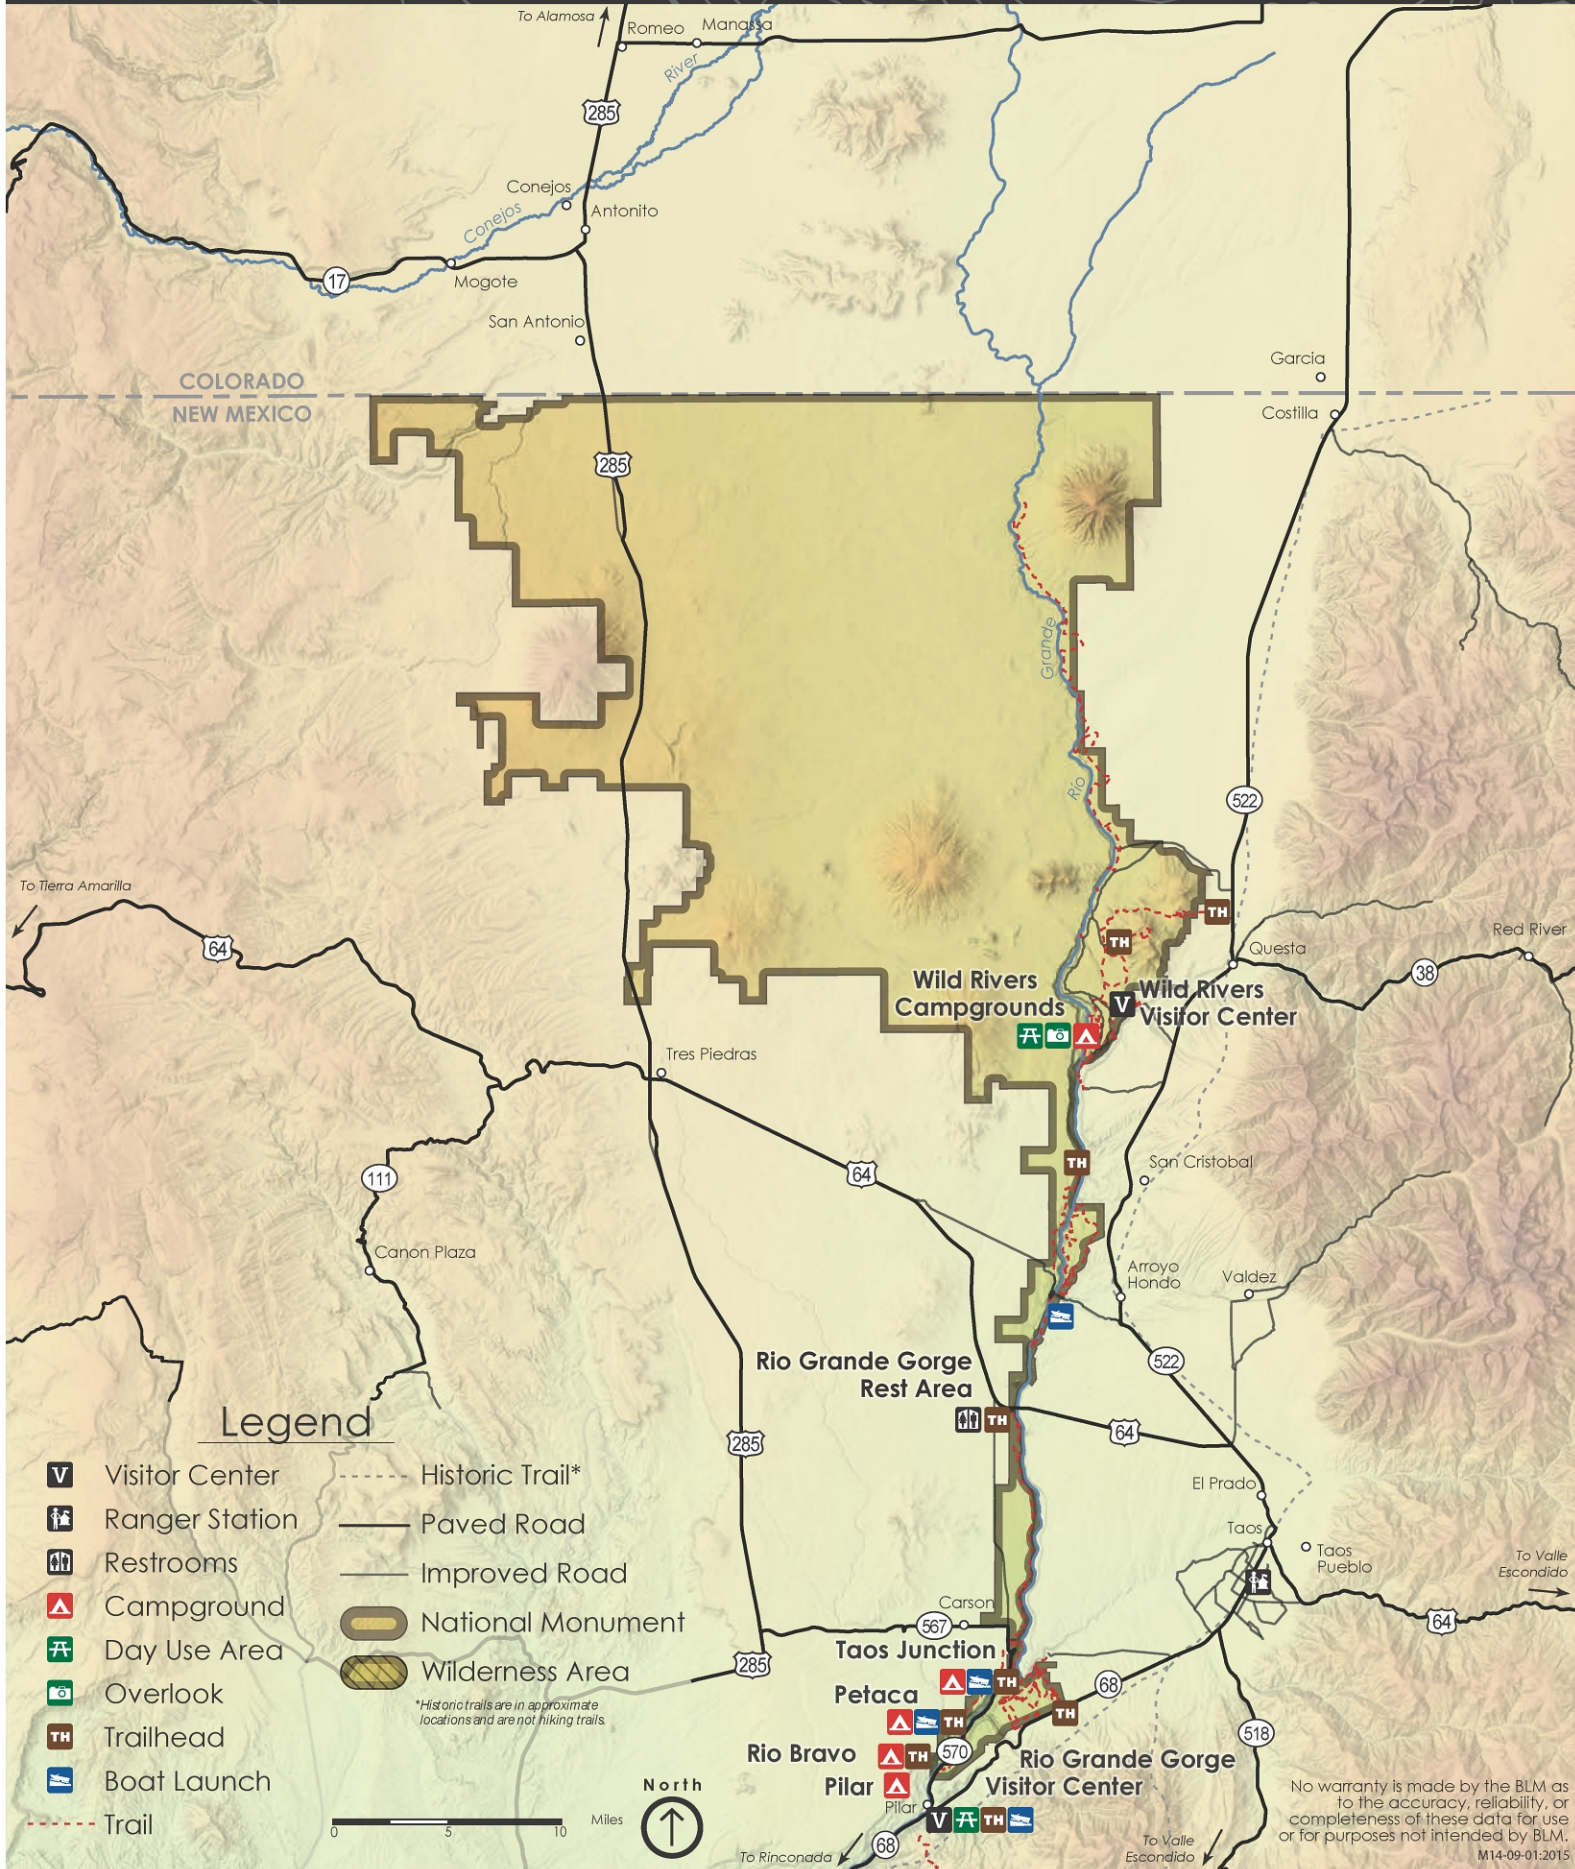

Río Grande del Norte National Monument

Legend

- Visitor Center
 - Ranger Station
 - Restrooms
 - Campground
 - Day Use Area
 - Overlook
 - Trailhead
 - Boat Launch
 - Historic Trail*
 - Paved Road
 - Improved Road
 - National Monument
 - Wilderness Area
- *Historic trails are in approximate locations and are not hiking trails.

No warranty is made by the BLM as to the accuracy, reliability, or completeness of these data for use or for purposes not intended by BLM.