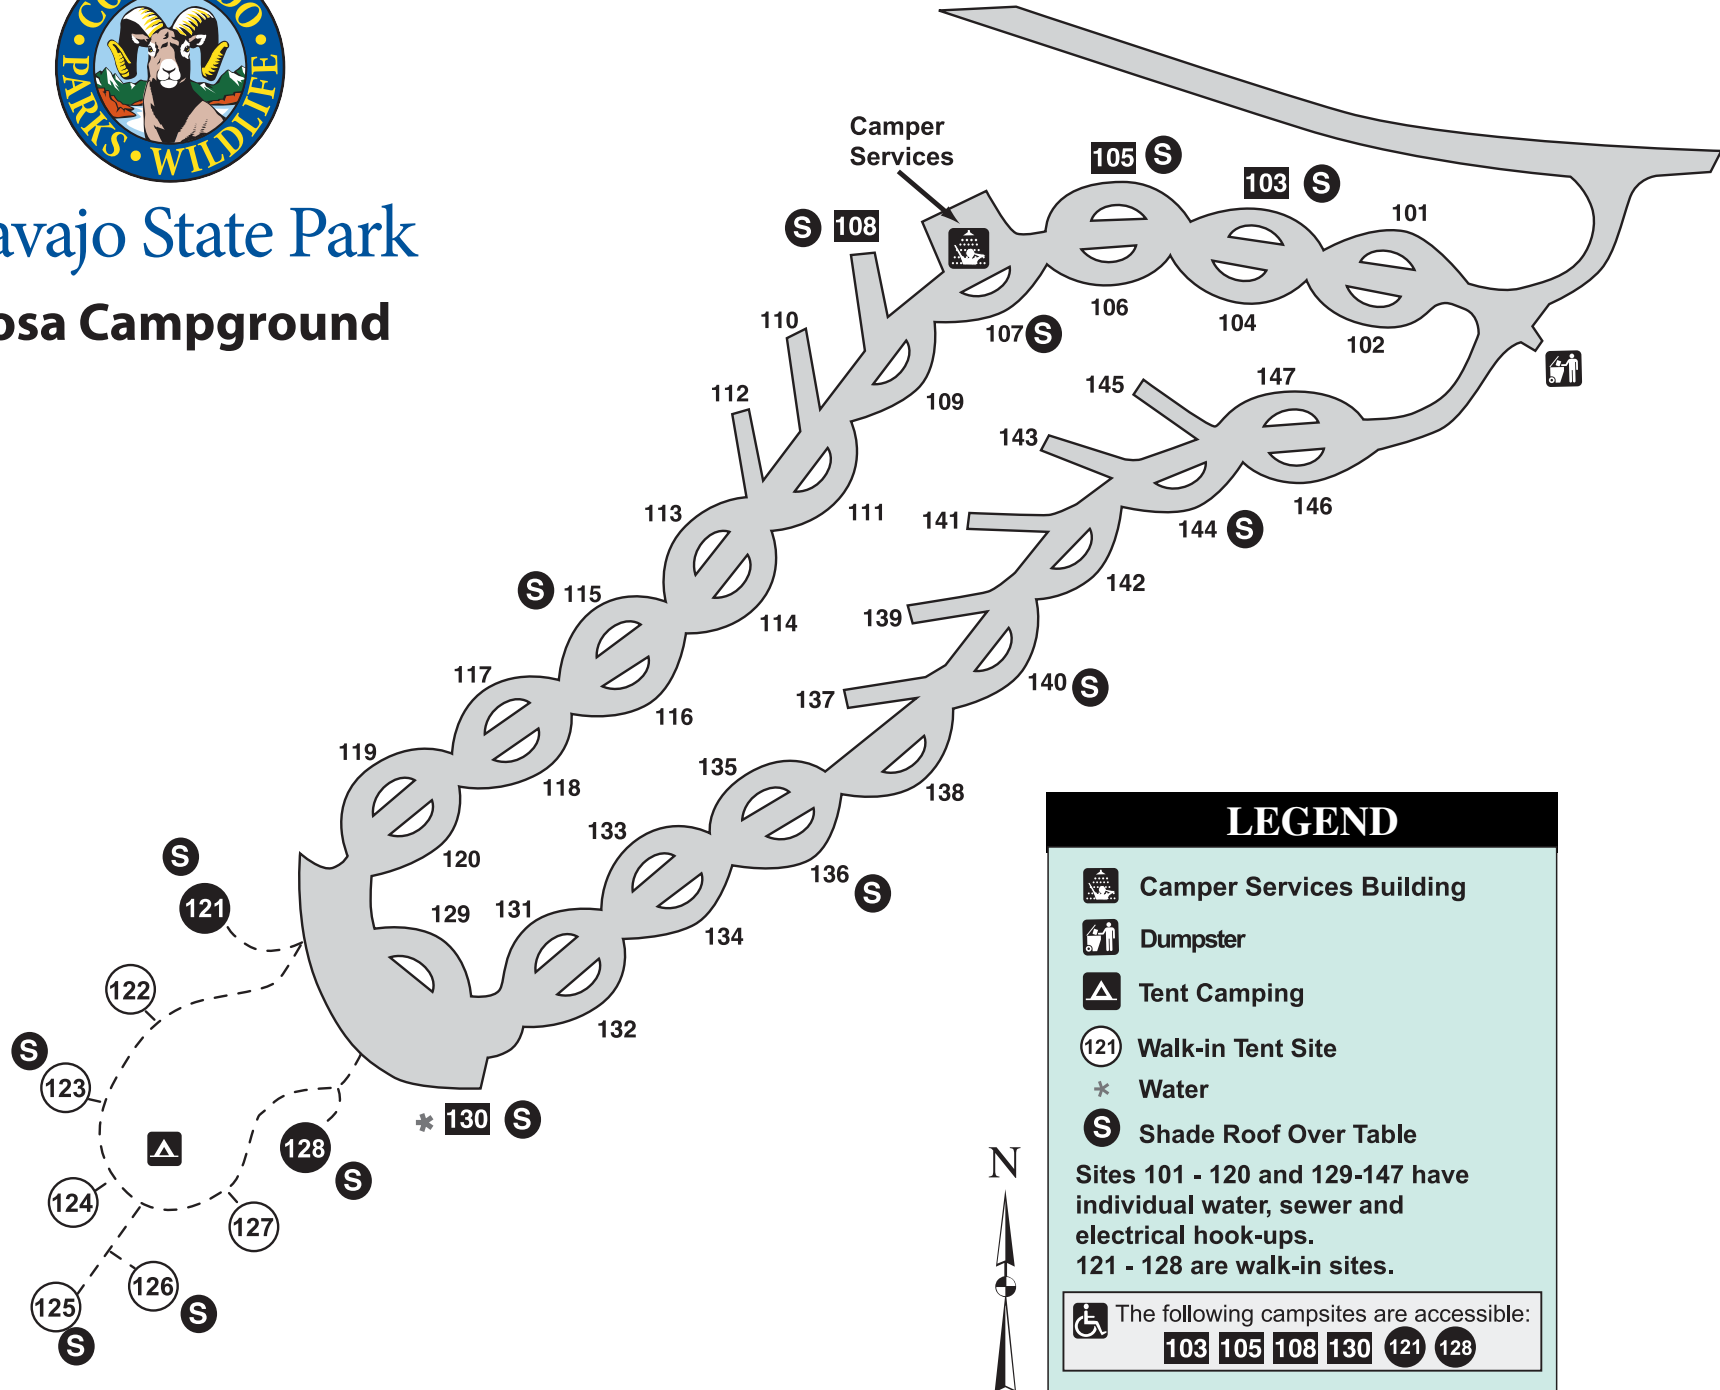

# Navajo State Park

## Rosa Campground

### LEGEND

- Camper Services Building
- Dumpster
- Tent Camping
- Walk-in Tent Site
- Water
- Shade Roof Over Table

Sites 101 - 120 and 129-147 have individual water, sewer and electrical hook-ups. 121 - 128 are walk-in sites.

The following campsites are accessible:  
**103 105 108 130 121 128**