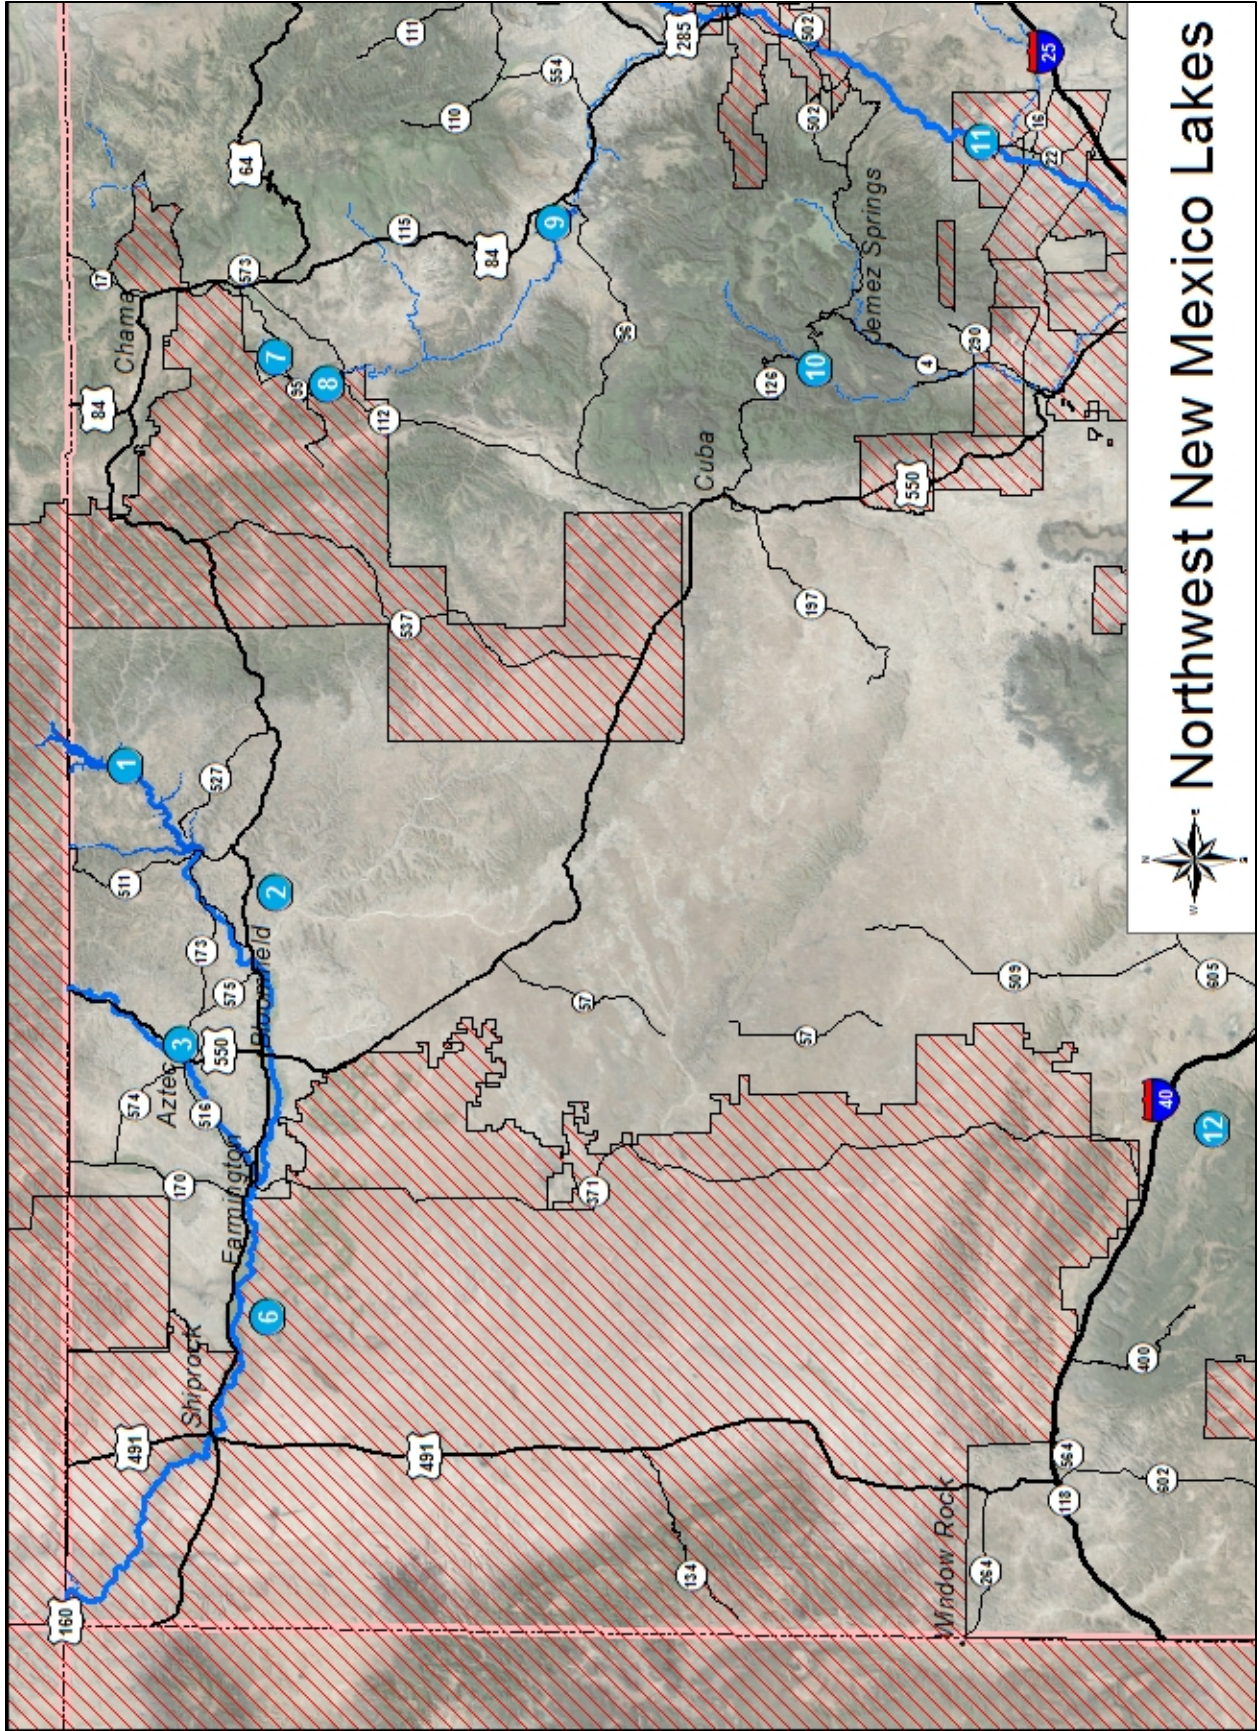

110 North Ash Ave Aztec, New Mexico 87410 (888) 543-4629