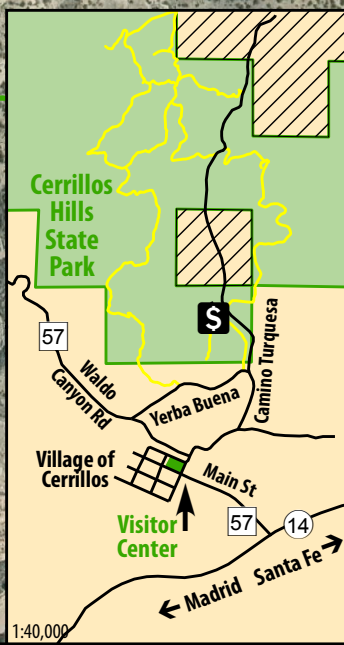

CERRILLOS HILLS STATE PARK

505-474-0196
WWW.NMPARKS.COM

Park Elevation:
5,800' - 6,100'

- Historic Mine
- Interpretive Sign
- Parking
- Pay Station
- Picnic Area
- Restroom
- Distance

Miles
0 0.25 0.5

1:8,200

11/2012 . NM-EMNRD-SPD

1:40,000