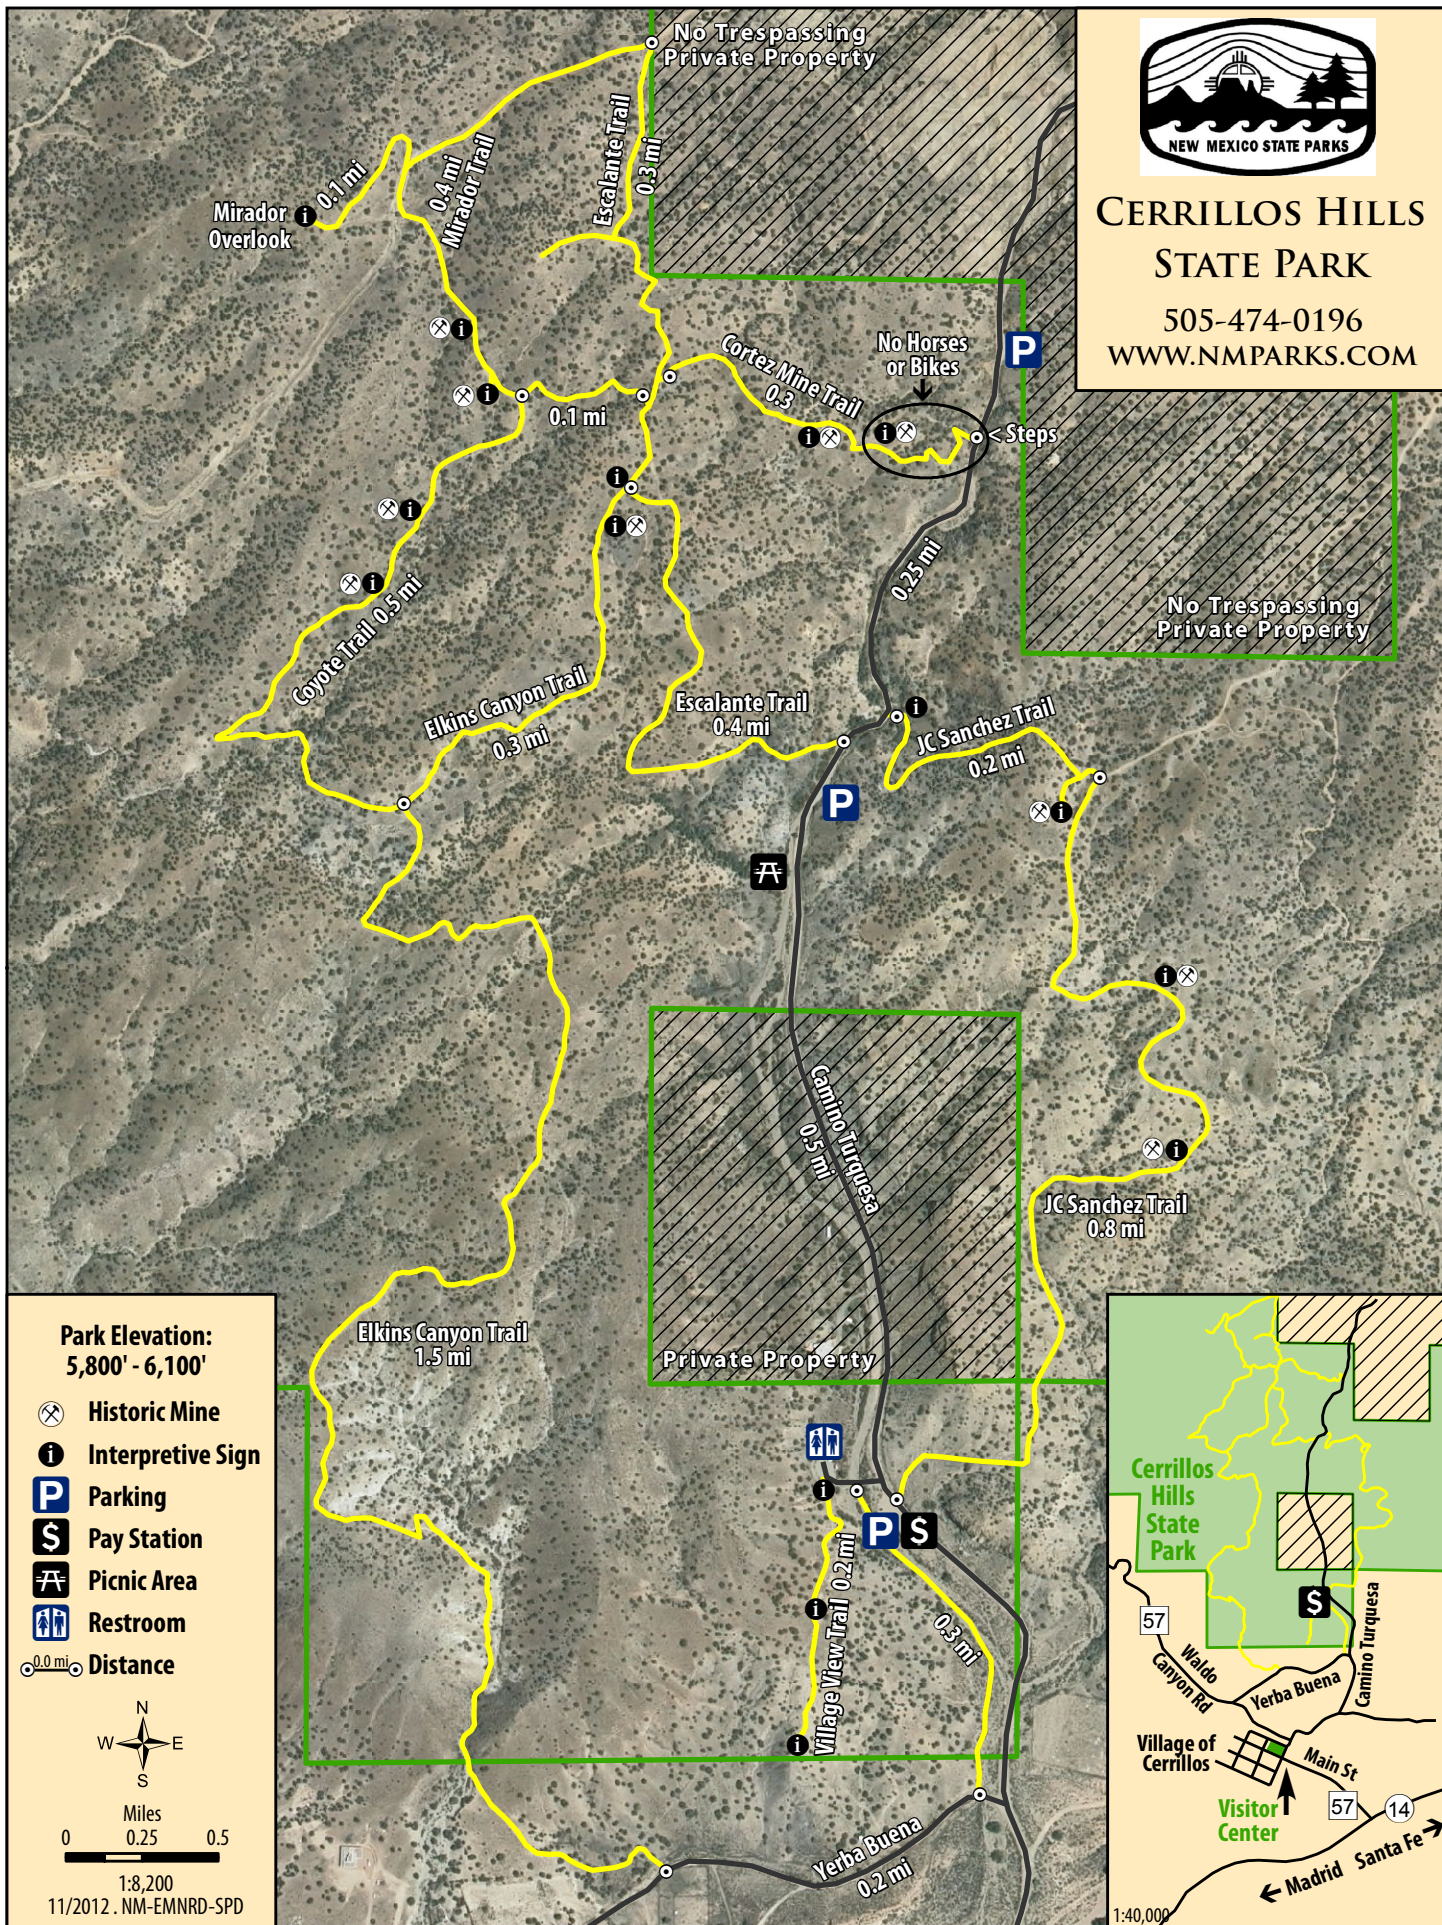

CERRILLOS HILLS STATE PARK

505-474-0196
WWW.NMPARKS.COM

Park Elevation:
5,800' - 6,100'

- Historic Mine
- Interpretive Sign
- Parking
- Pay Station
- Picnic Area
- Restroom
- Distance

Miles
0 0.25 0.5

1:8,200

11/2012 . NM-EMNRD-SPD

1:40,000