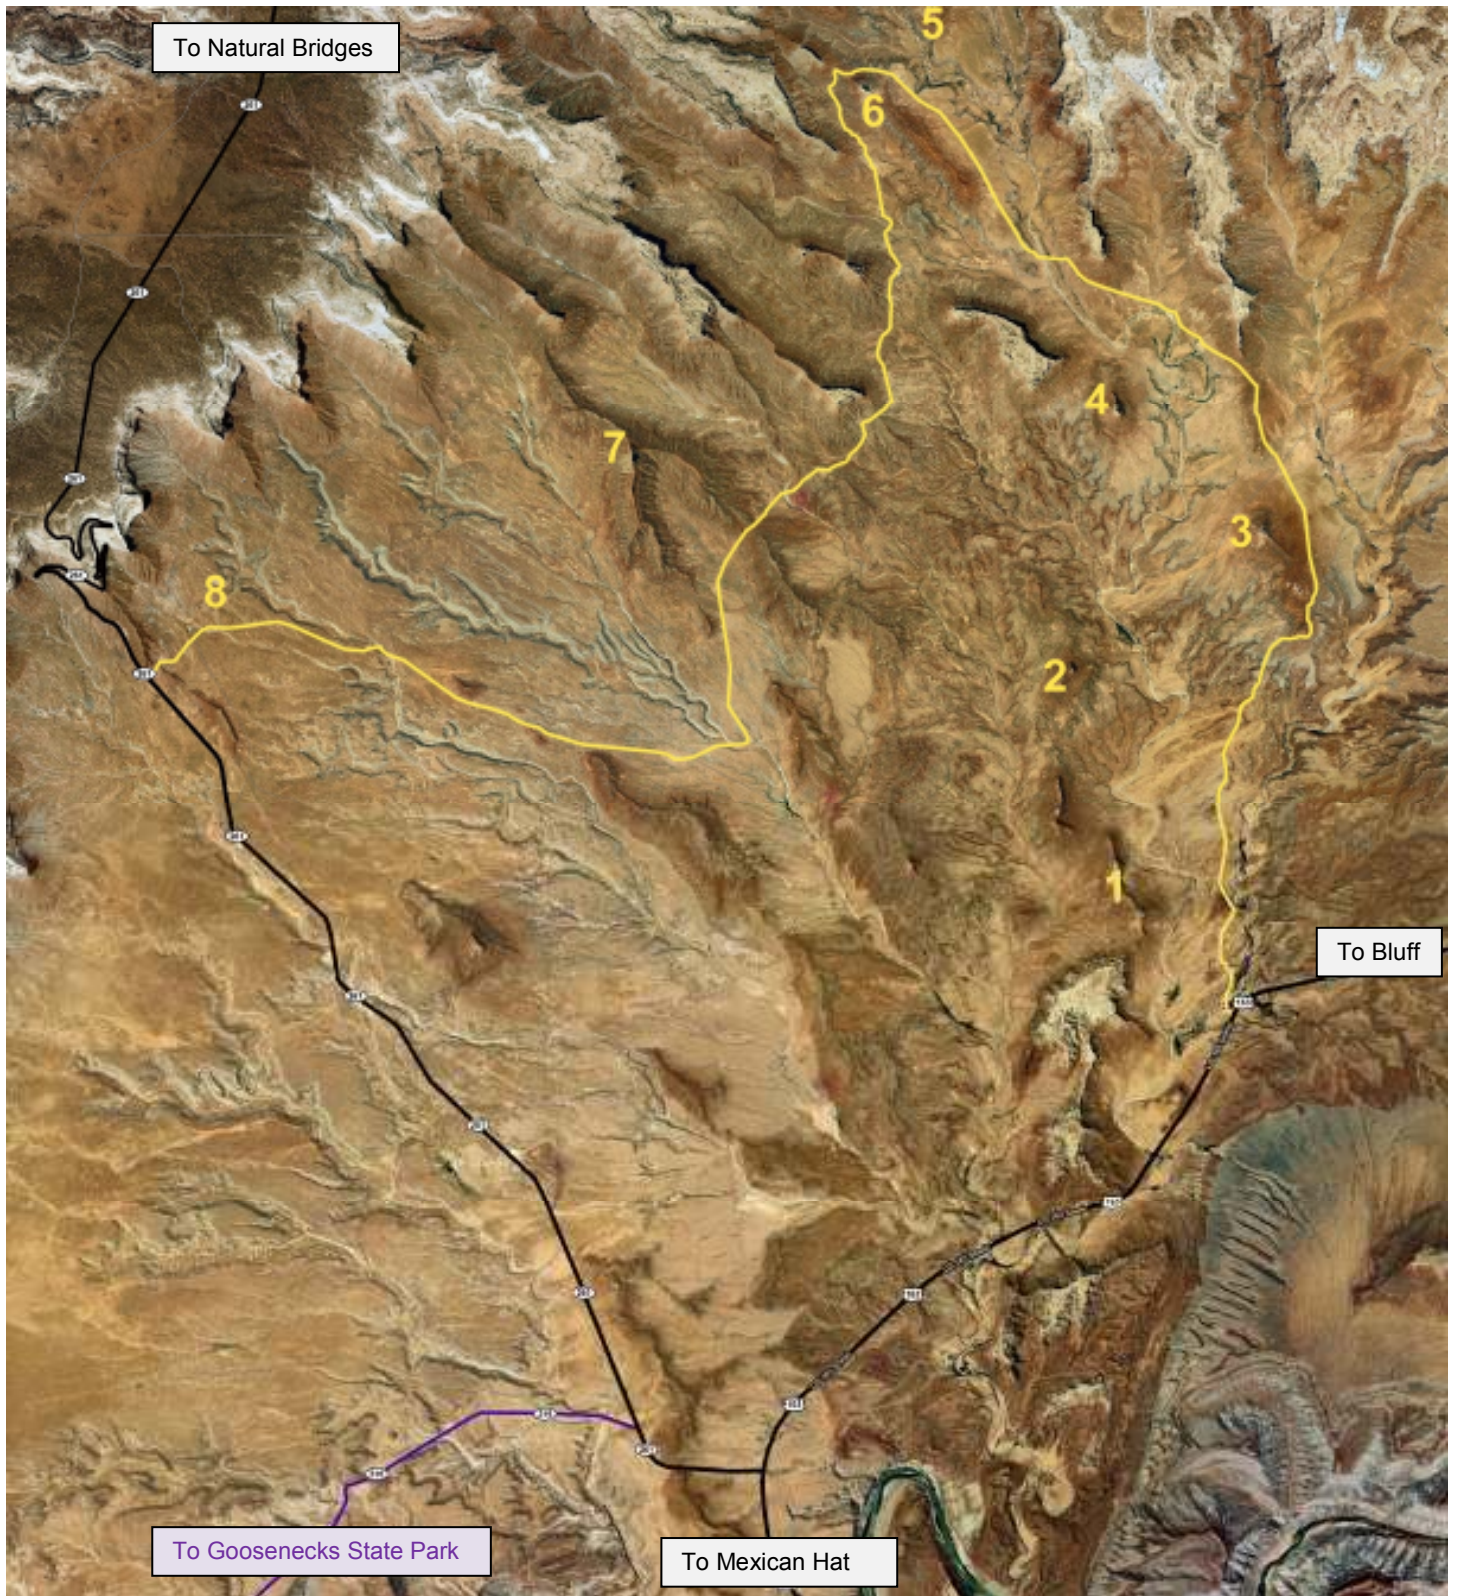

## Valley of the Gods Aerial Map

Satellite imagery courtesy of Google Maps.

### KEY

- |                      |  |
|----------------------|--|
| 1. Seven Sailors     | 5. Stagecoach Rock   |
| 2. Setting Hen Butte | 6. Castle Butte  |
| 3. Rooster Butte     | 7. Lady in the Tub (east view) Balanced Rock (south & west view) |
| 4. Battleship Rock   | 8. Valley of the Gods Bed & Breakfast                            |