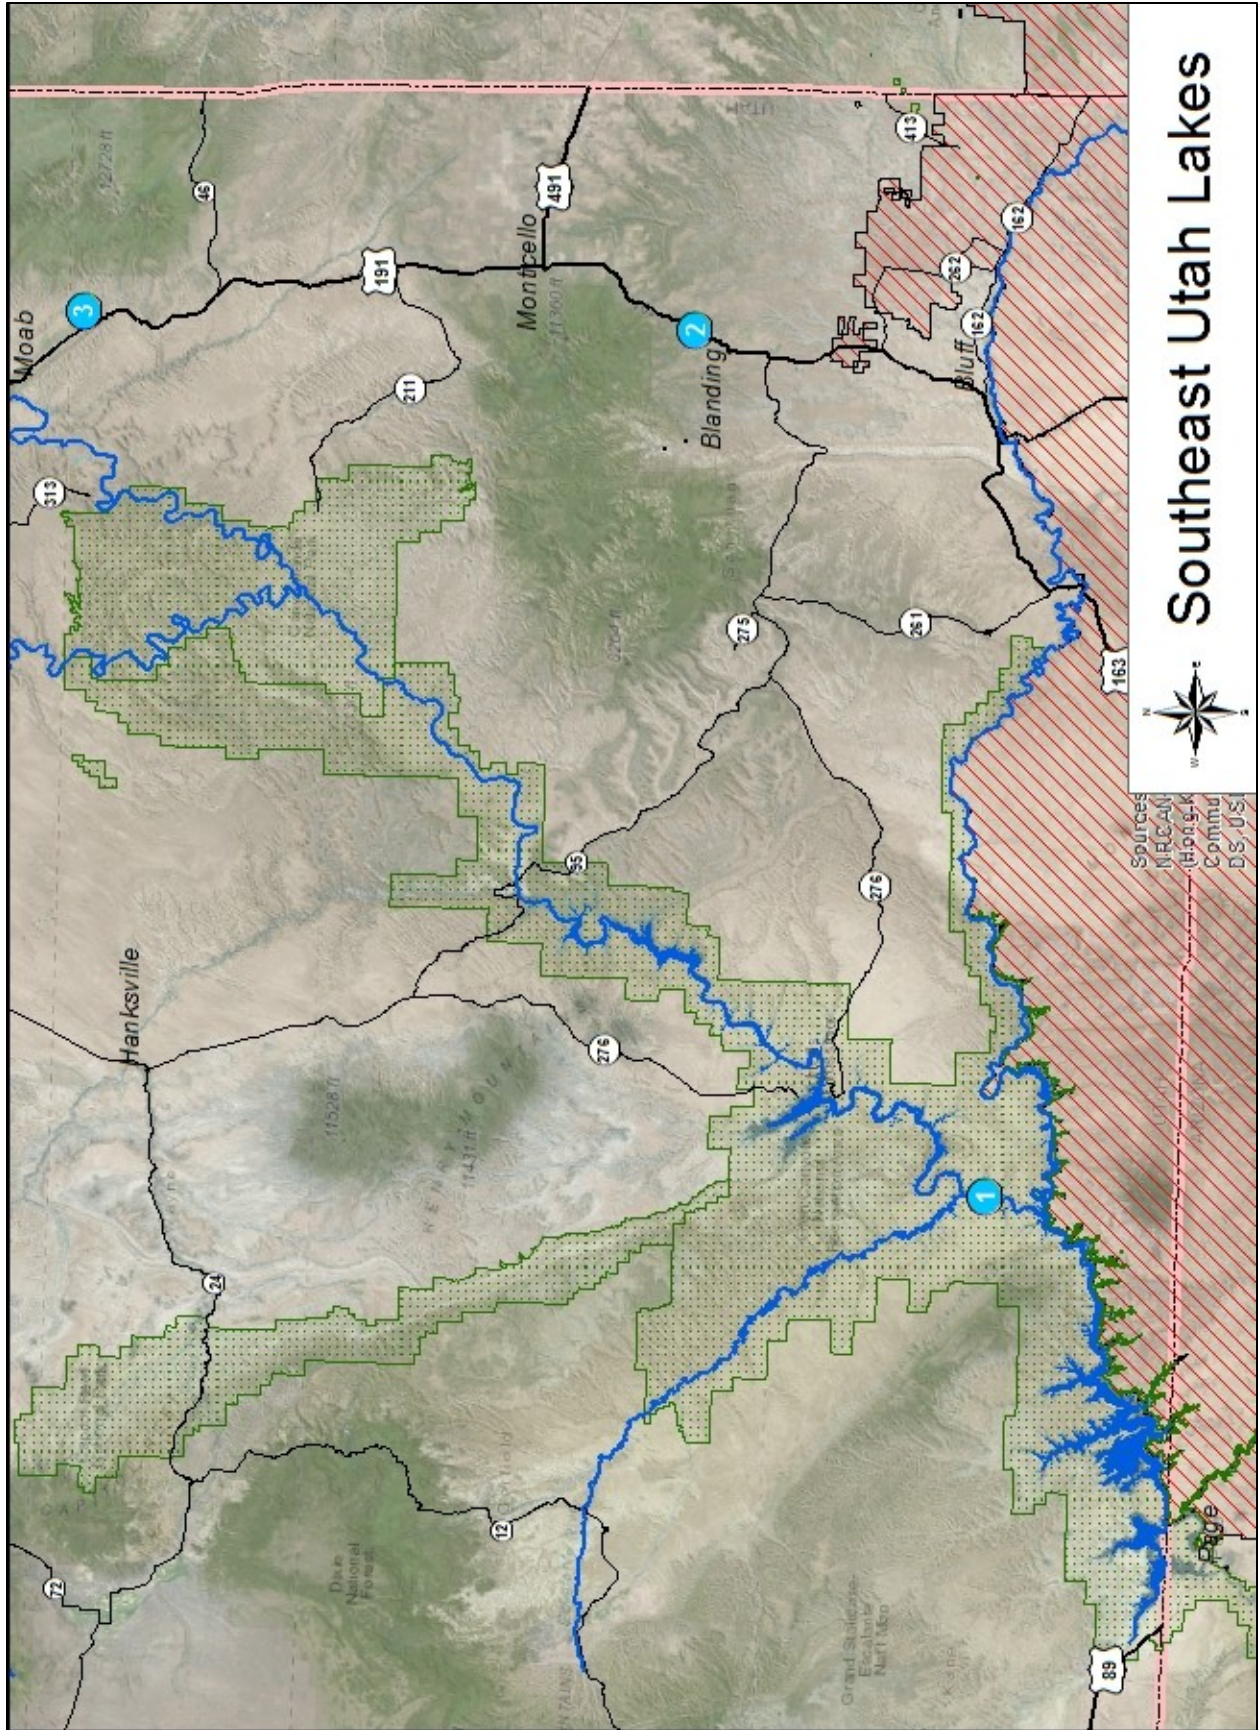

Southeast Utah Lakes