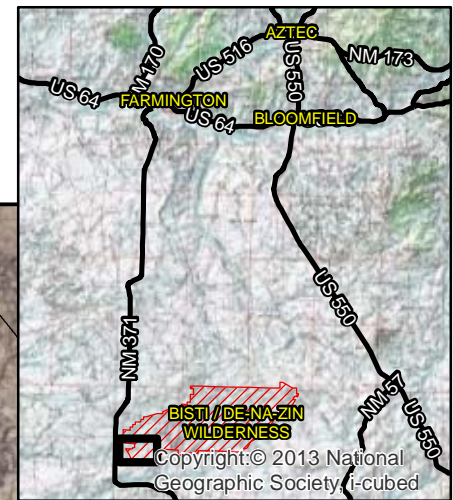

Bisti / De-Na-Zin Wilderness

www.aztecnm.com

1-888-543-4629

FORMATION TYPE	NAME	COMMENTS
● Arch	1 Bisti Arch	Aka Dragon's Head
	7 Knight's Arch	Aka Red Queen
	8 Flying Gator Arch	
● Formation	2 Egg Hatchery	Aka Cracked Eggs / Alien Hatchery
	3 Bisti Rock Garden	
	5 Komainu (Lion-dog)	
	6 Bisti Butte	
	19 The Drum Stick	
	20 Egg Garden	
● Named Hoodoo	4 The Wings	Also contains "Klingon Bird of Prey" arch.
	10 The Ostrich	
	11 The Seal	
	12 Paint Palette	
	13 Two Snakes	
	9 Dino	
	14 Bonnet Twins	
	15 Hunter Wash Hoodoo	
	16 Doo Doo Bird	
	18 Clam Hoodoo	
● Petrified Stump	Various petrified stumps	
○ Petrified Wood/Log	Various petrified logs	Range from 6 to 35 feet long.

Paint Palette Hoodoo

Bisti Arch

Egg Hatchery