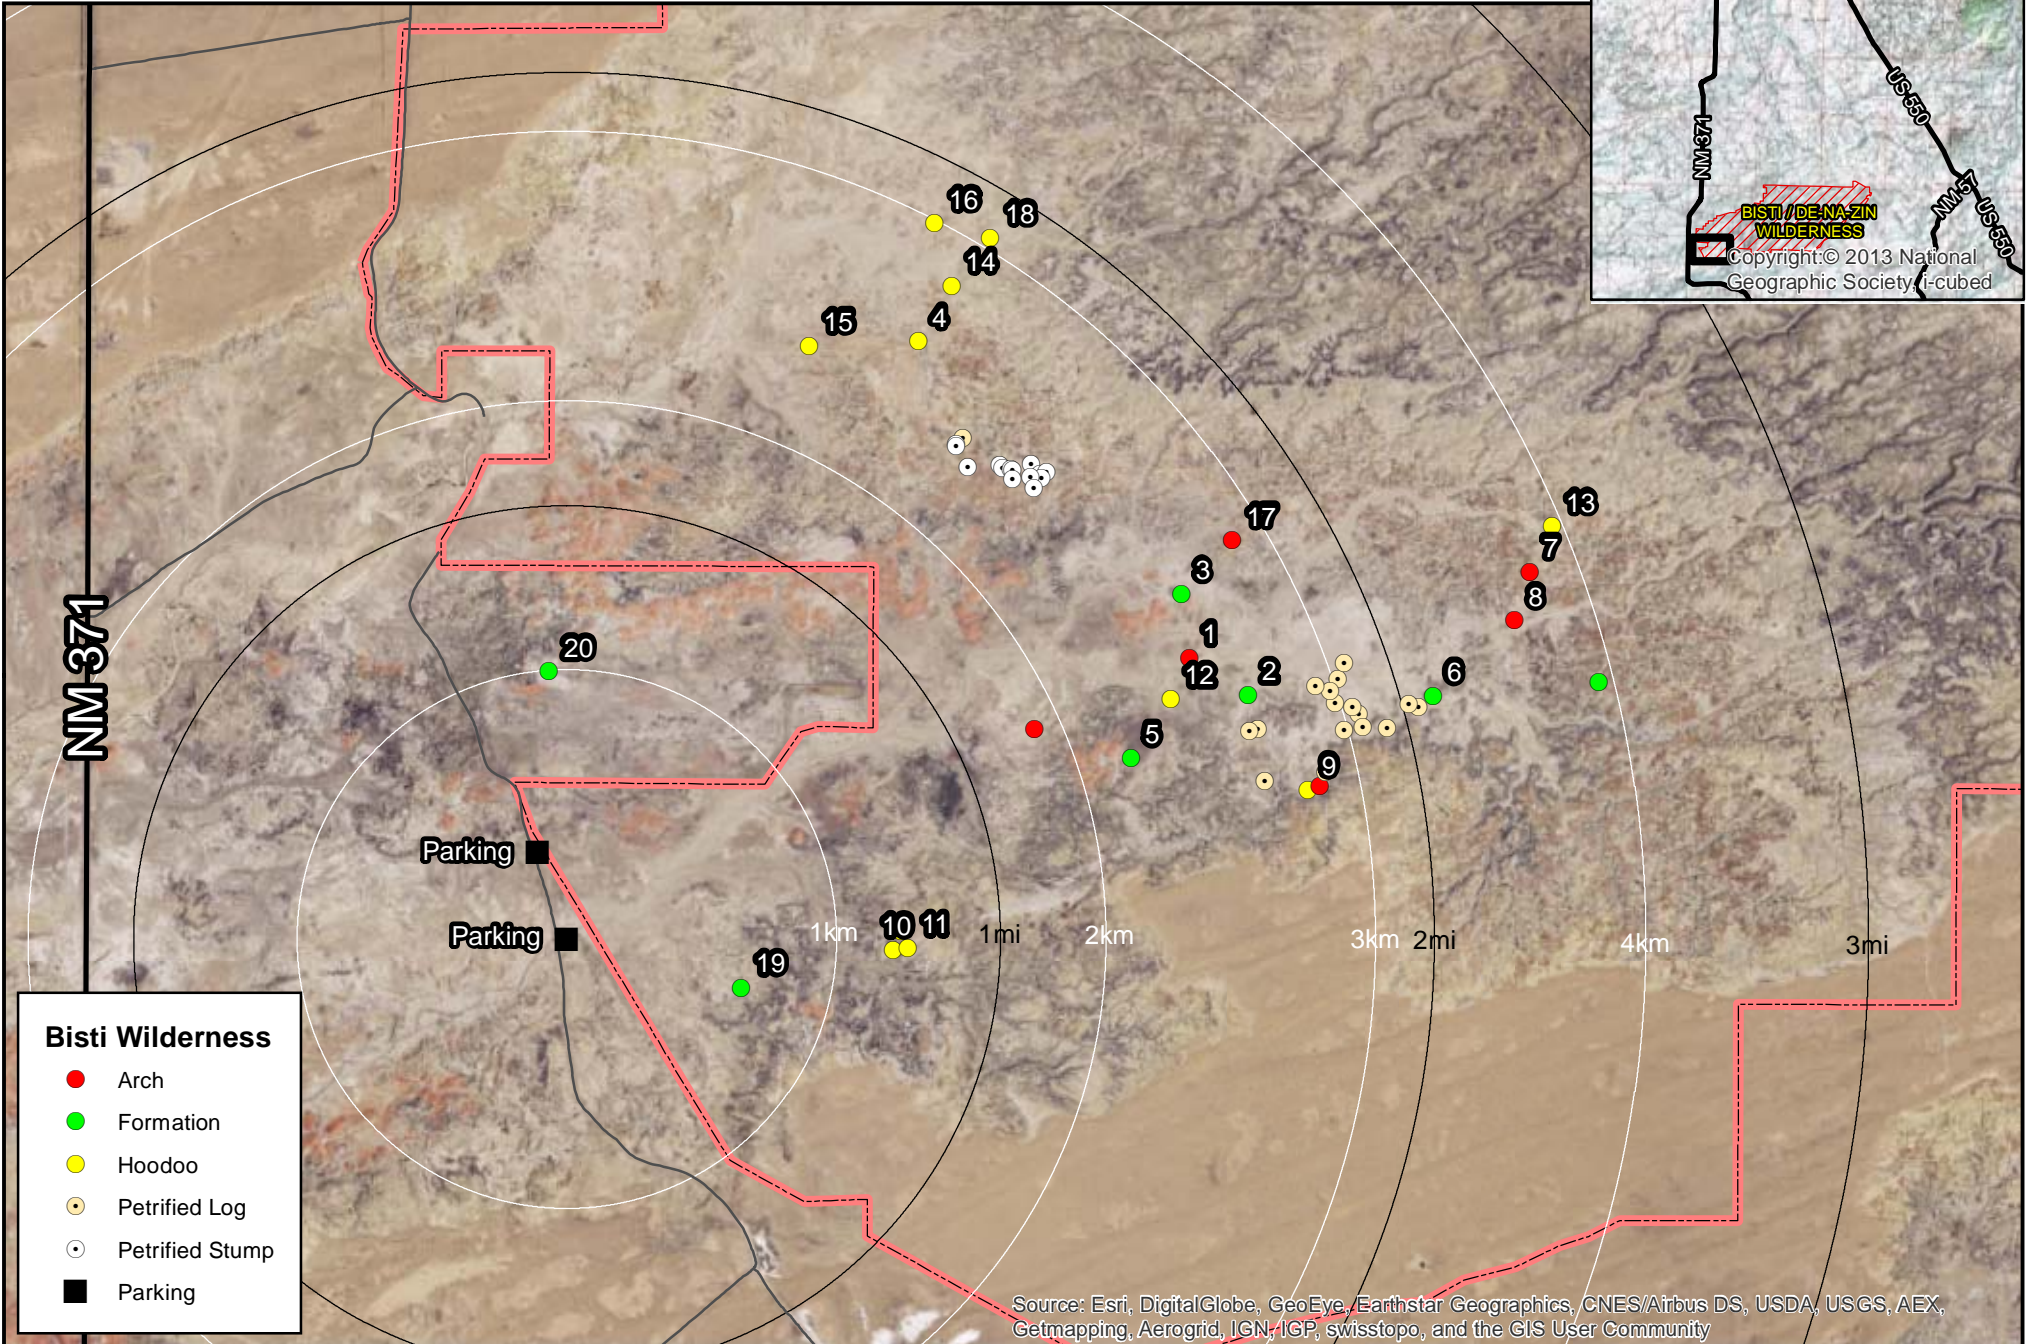

Bisti / De-Na-Zin Wilderness

www.aztecnm.com

1-888-543-4629

FORMATION TYPE	NAME	COMMENTS
● Arch	1 Bisti Arch	Aka Dragon's Head
	7 Knight's Arch	Aka Red Queen
	8 Flying Gator Arch	
● Formation	2 Egg Hatchery	Aka Cracked Eggs / Alien Hatchery
	3 Bisti Rock Garden	
	5 Komainu (Lion-dog)	
	6 Bisti Butte	
	19 The Drum Stick	
	20 Egg Garden	
● Named Hoodoo	4 The Wings	Also contains "Klingon Bird of Prey" arch.
	10 The Ostrich	
	11 The Seal	
	12 Paint Palette	
	13 Two Snakes	
	9 Dino	
	14 Bonnet Twins	
	15 Hunter Wash Hoodoo	
	16 Doo Doo Bird	
	18 Clam Hoodoo	
● Petrified Stump	Various petrified stumps	
○ Petrified Wood/Log	Various petrified logs	Range from 6 to 35 feet long.

Paint Palette Hoodoo

Bisti Arch

Egg Hatchery