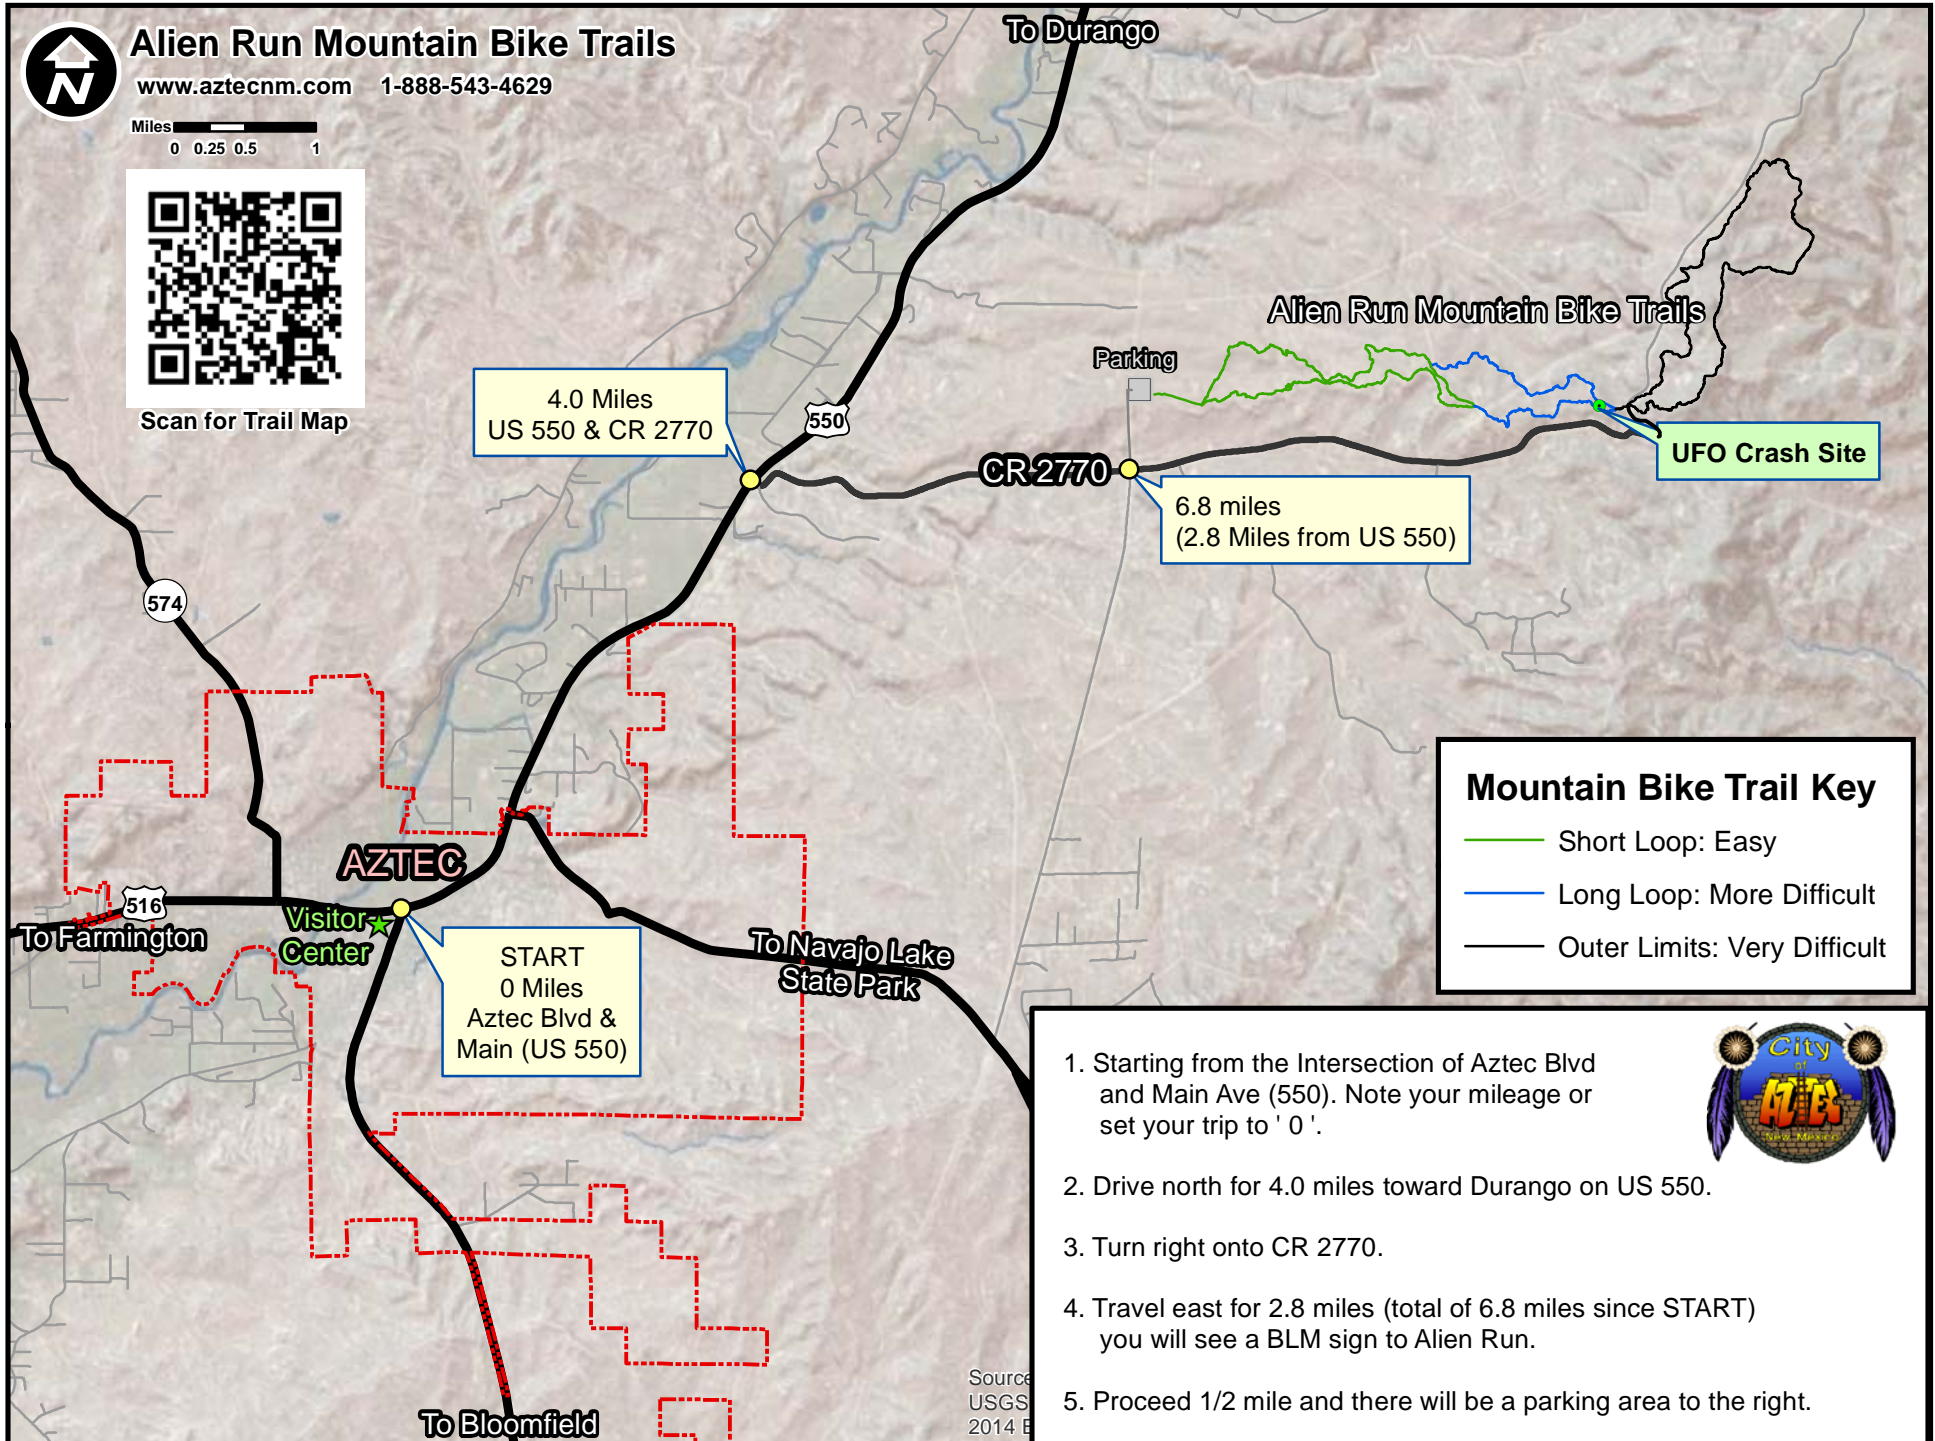

# Alien Run Mountain Bike Trails

www.aztecnm.com 1-888-543-4629

Miles  
0 0.25 0.5 1

Scan for Trail Map

4.0 Miles  
US 550 & CR 2770

CR 2770

6.8 miles  
(2.8 Miles from US 550)

UFO Crash Site

START  
0 Miles  
Aztec Blvd &  
Main (US 550)

### Mountain Bike Trail Key

- Short Loop: Easy
- Long Loop: More Difficult
- Outer Limits: Very Difficult

- Starting from the Intersection of Aztec Blvd and Main Ave (550). Note your mileage or set your trip to '0'.
- Drive north for 4.0 miles toward Durango on US 550.
- Turn right onto CR 2770.
- Travel east for 2.8 miles (total of 6.8 miles since START) you will see a BLM sign to Alien Run.
- Proceed 1/2 mile and there will be a parking area to the right.

Source  
USGS  
2014 B