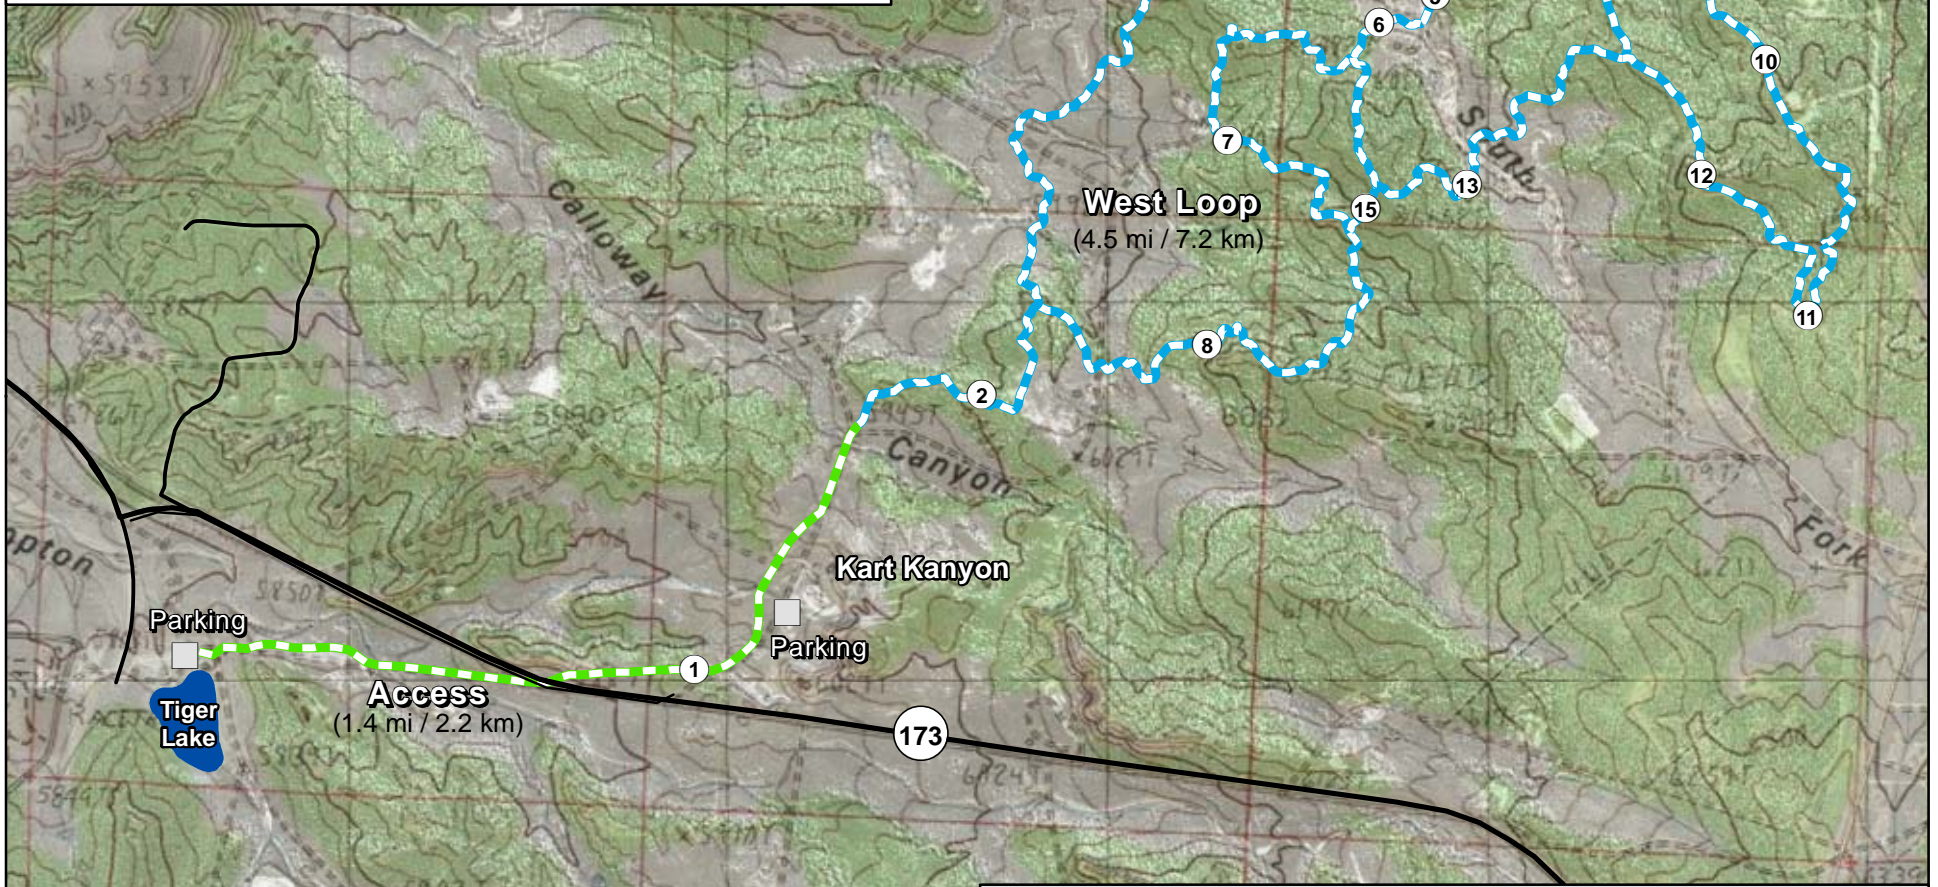

Mountain View Trail

No warranty is made by the City of Aztec as to accuracy, reliability, or completeness of these data for individual or aggregate use with other data. Original data were compiled from various sources and may be updated without notification.

Trail Difficulty

- Easy
- Intermediate

Special Rules:

1. Ride only on established trails.
2. Shooting is prohibited.
3. Firewood gathering is prohibited.
4. No motorized vehicles.
5. Permits are required for commercial, competitive and organized group events.
6. Pets must be under control at all times.