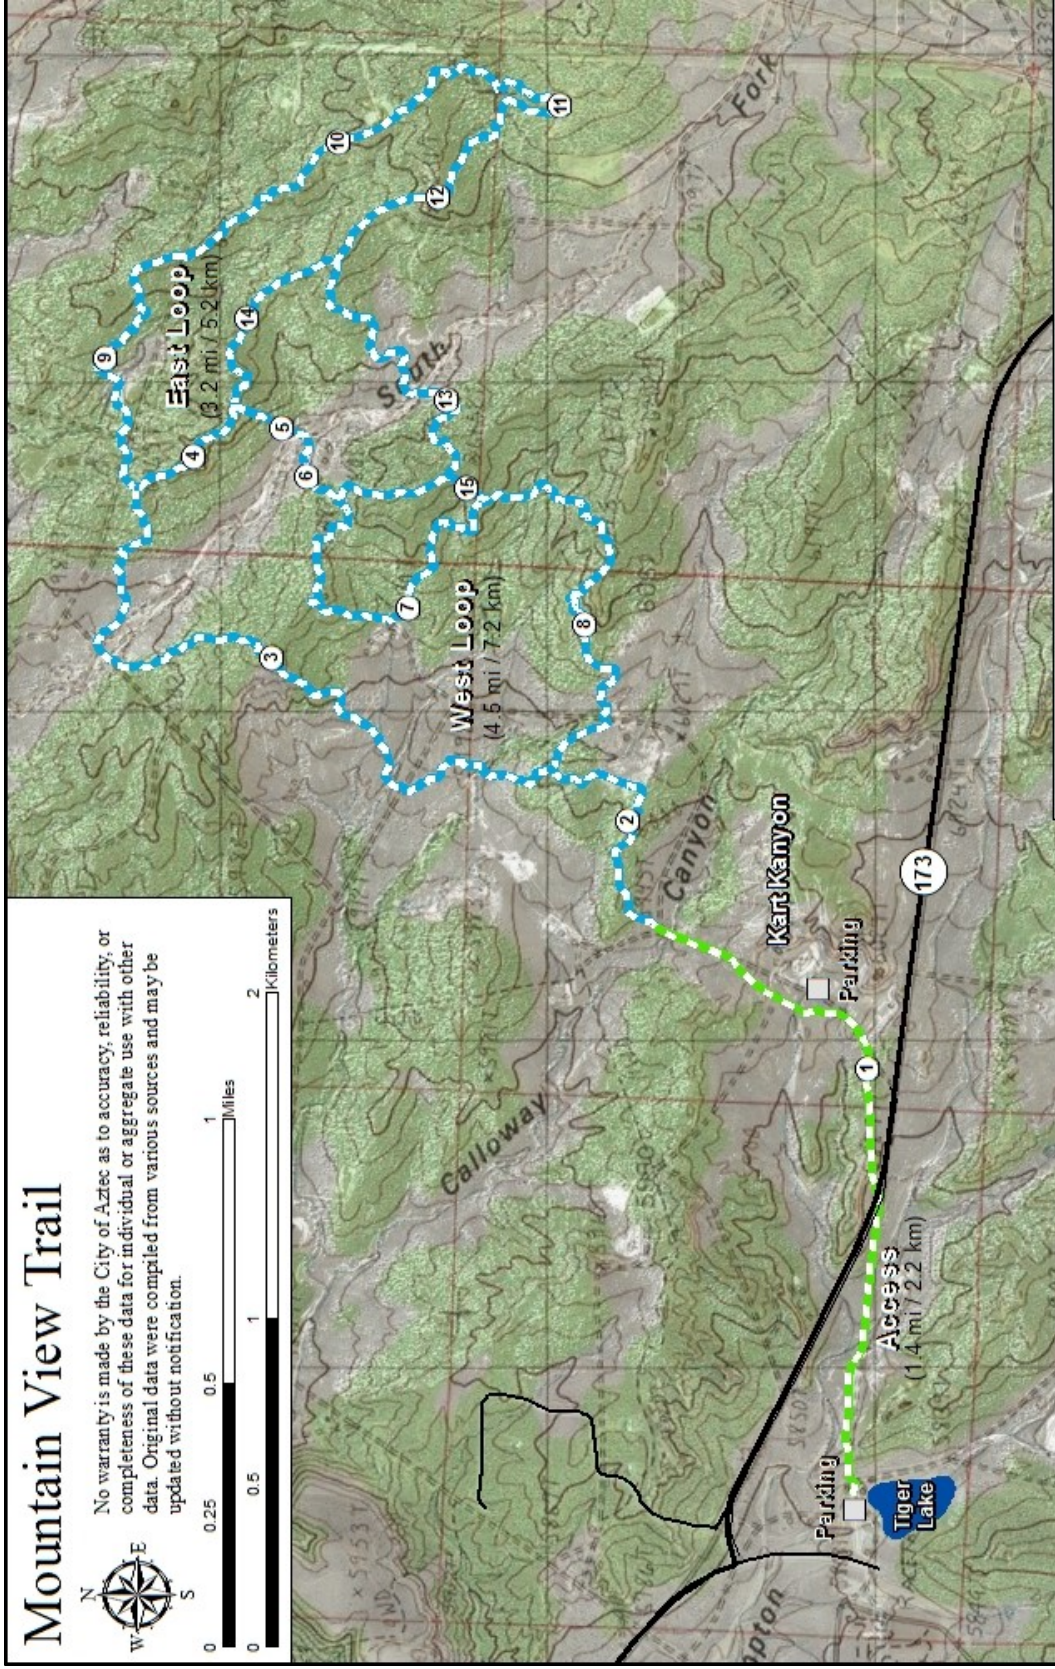

New Mexico, USA

@CityofAztec

MOUNTAIN VIEW BIKE TRAILS

- Activities:** Biking, hiking
- Facilities:** None. Restrooms and drinking water are not available.
- Season / Hours:** Open year-round.
- Description:** Mountain View is a single track
- Access:** The area lies north of Aztec Kart Canyon go-kart track. Parking is available either at Tiger Park or south of the Kart Canyon track.
- Special Rules:**
- Ride only in areas or on trails open for use.
 - No overnight use.
 - Firewood gathering is prohibited.
 - All shooting is prohibited.
- Play Safely:**
- Know your limitations.
 - Ride with a partner.
 - Always wear a helmet, eye protection, and protective clothing.
 - Make sure each rider in your group has a map and knows where the party is headed.
 - Expect the unexpected. Take plenty of water and high energy food. Pack a first aid kit. Carry tools needed for minor repairs.
- Have a positive influence on the area and those around you, practice the **Tread Lightly!**
- T**Travel only where permitted.
 - R**espect the rights of others.
 - E**ducate yourself.
 - A**void streams, meadows, and wildlife areas.
 - D**rive and travel responsibly.

Mountain View Trail

No warranty is made by the City of Aztec as to accuracy, reliability, or completeness of these data for individual or aggregate use with other data. Original data were compiled from various sources and may be updated without notification.