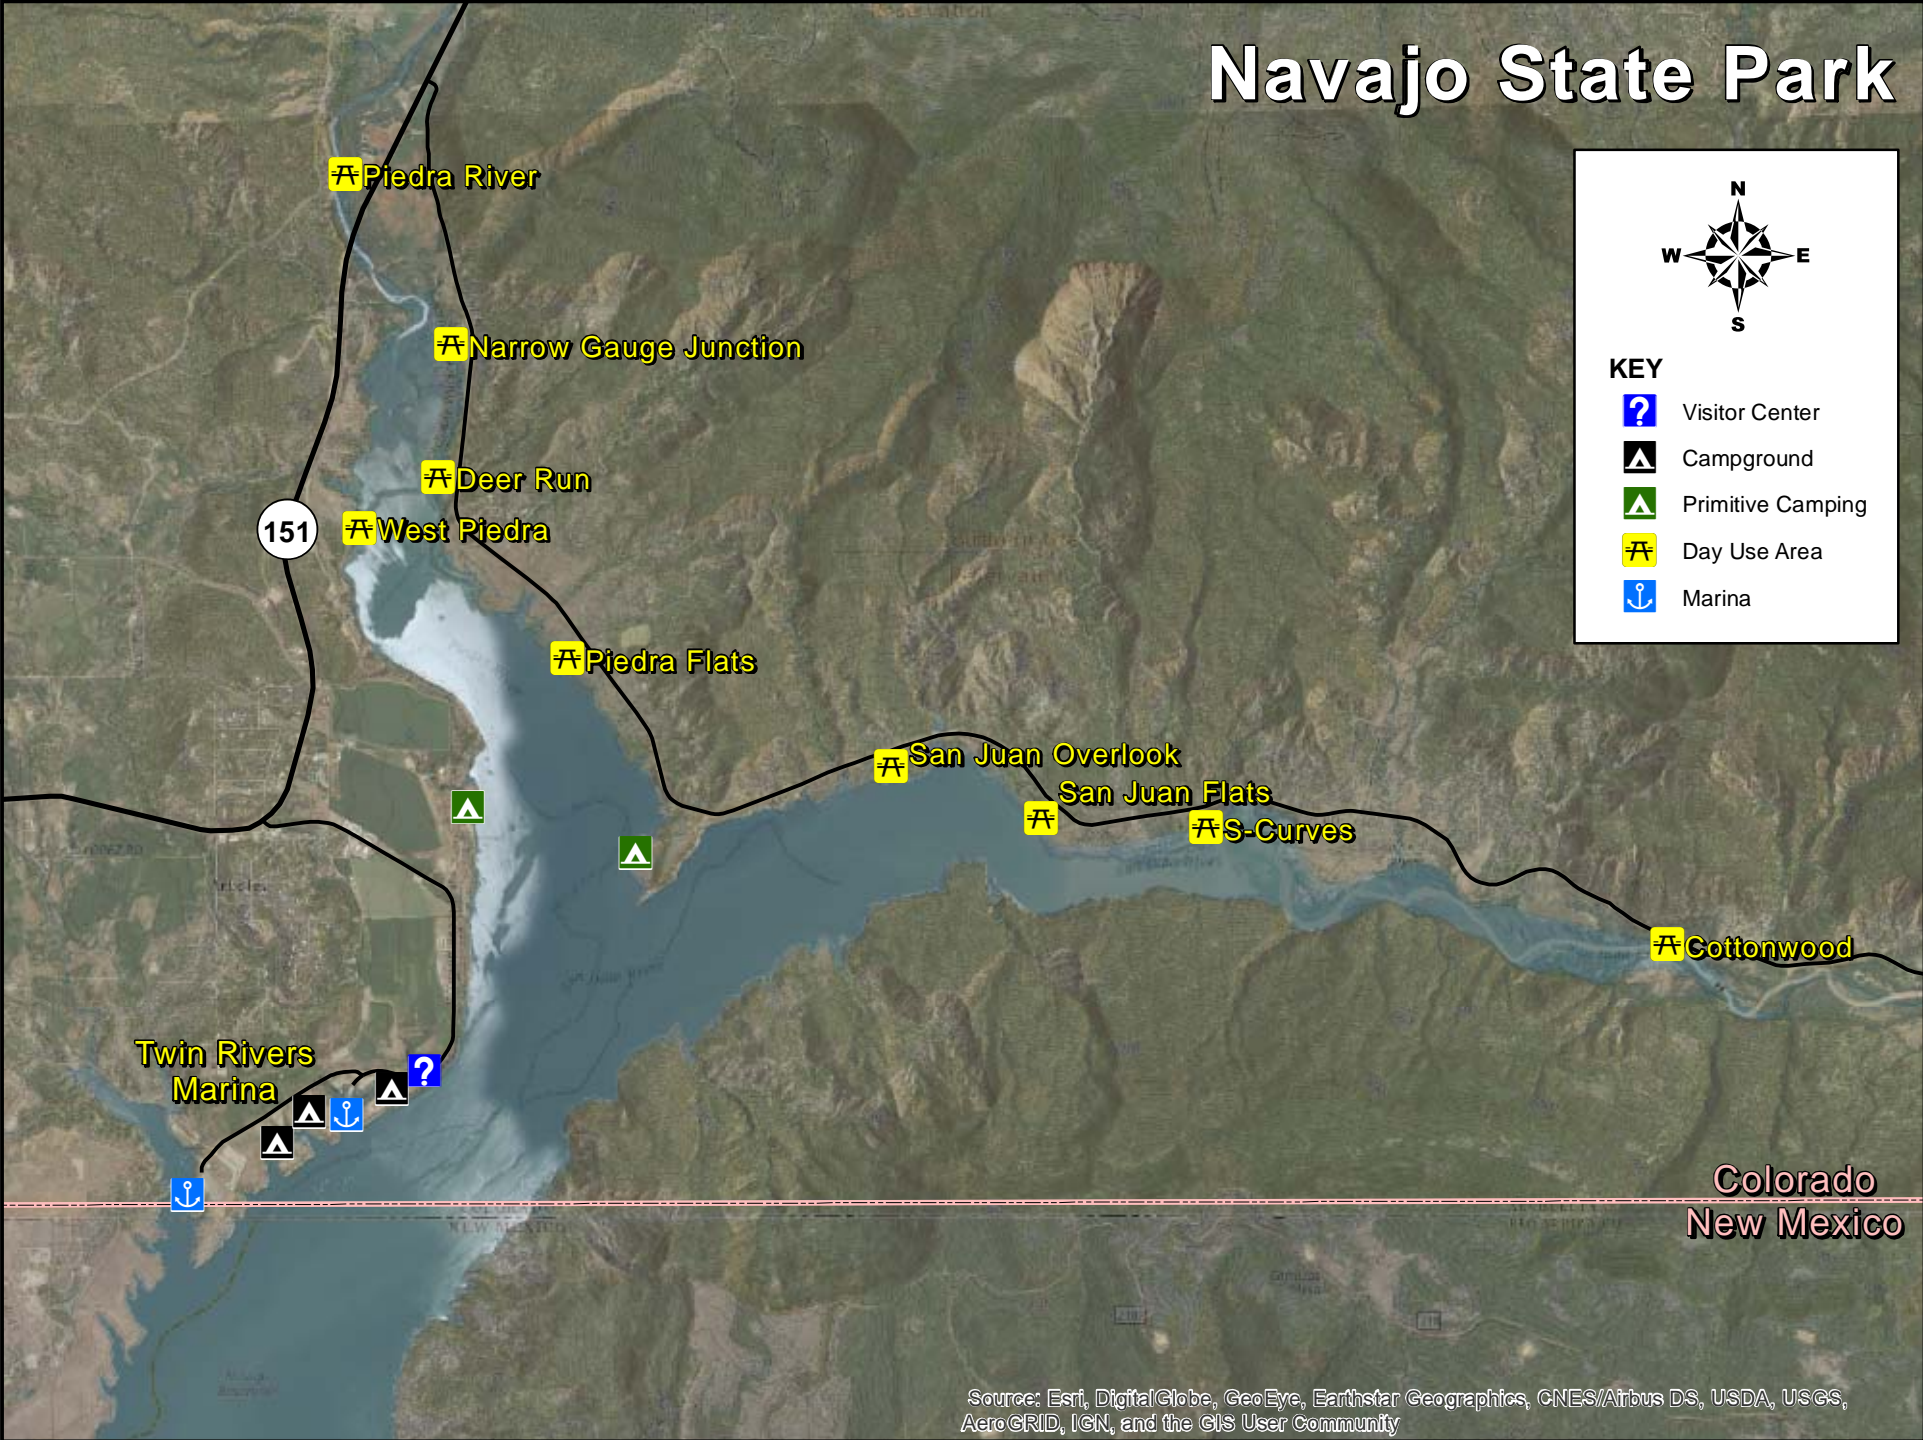

Navajo State Park

- KEY**
- Visitor Center
 - Campground
 - Primitive Camping
 - Day Use Area
 - Marina

Colorado
New Mexico

Source: Esri, DigitalGlobe, GeoEye, Earthstar Geographics, CNES/Airbus DS, USDA, USGS, AeroGRID, IGN, and the GIS User Community