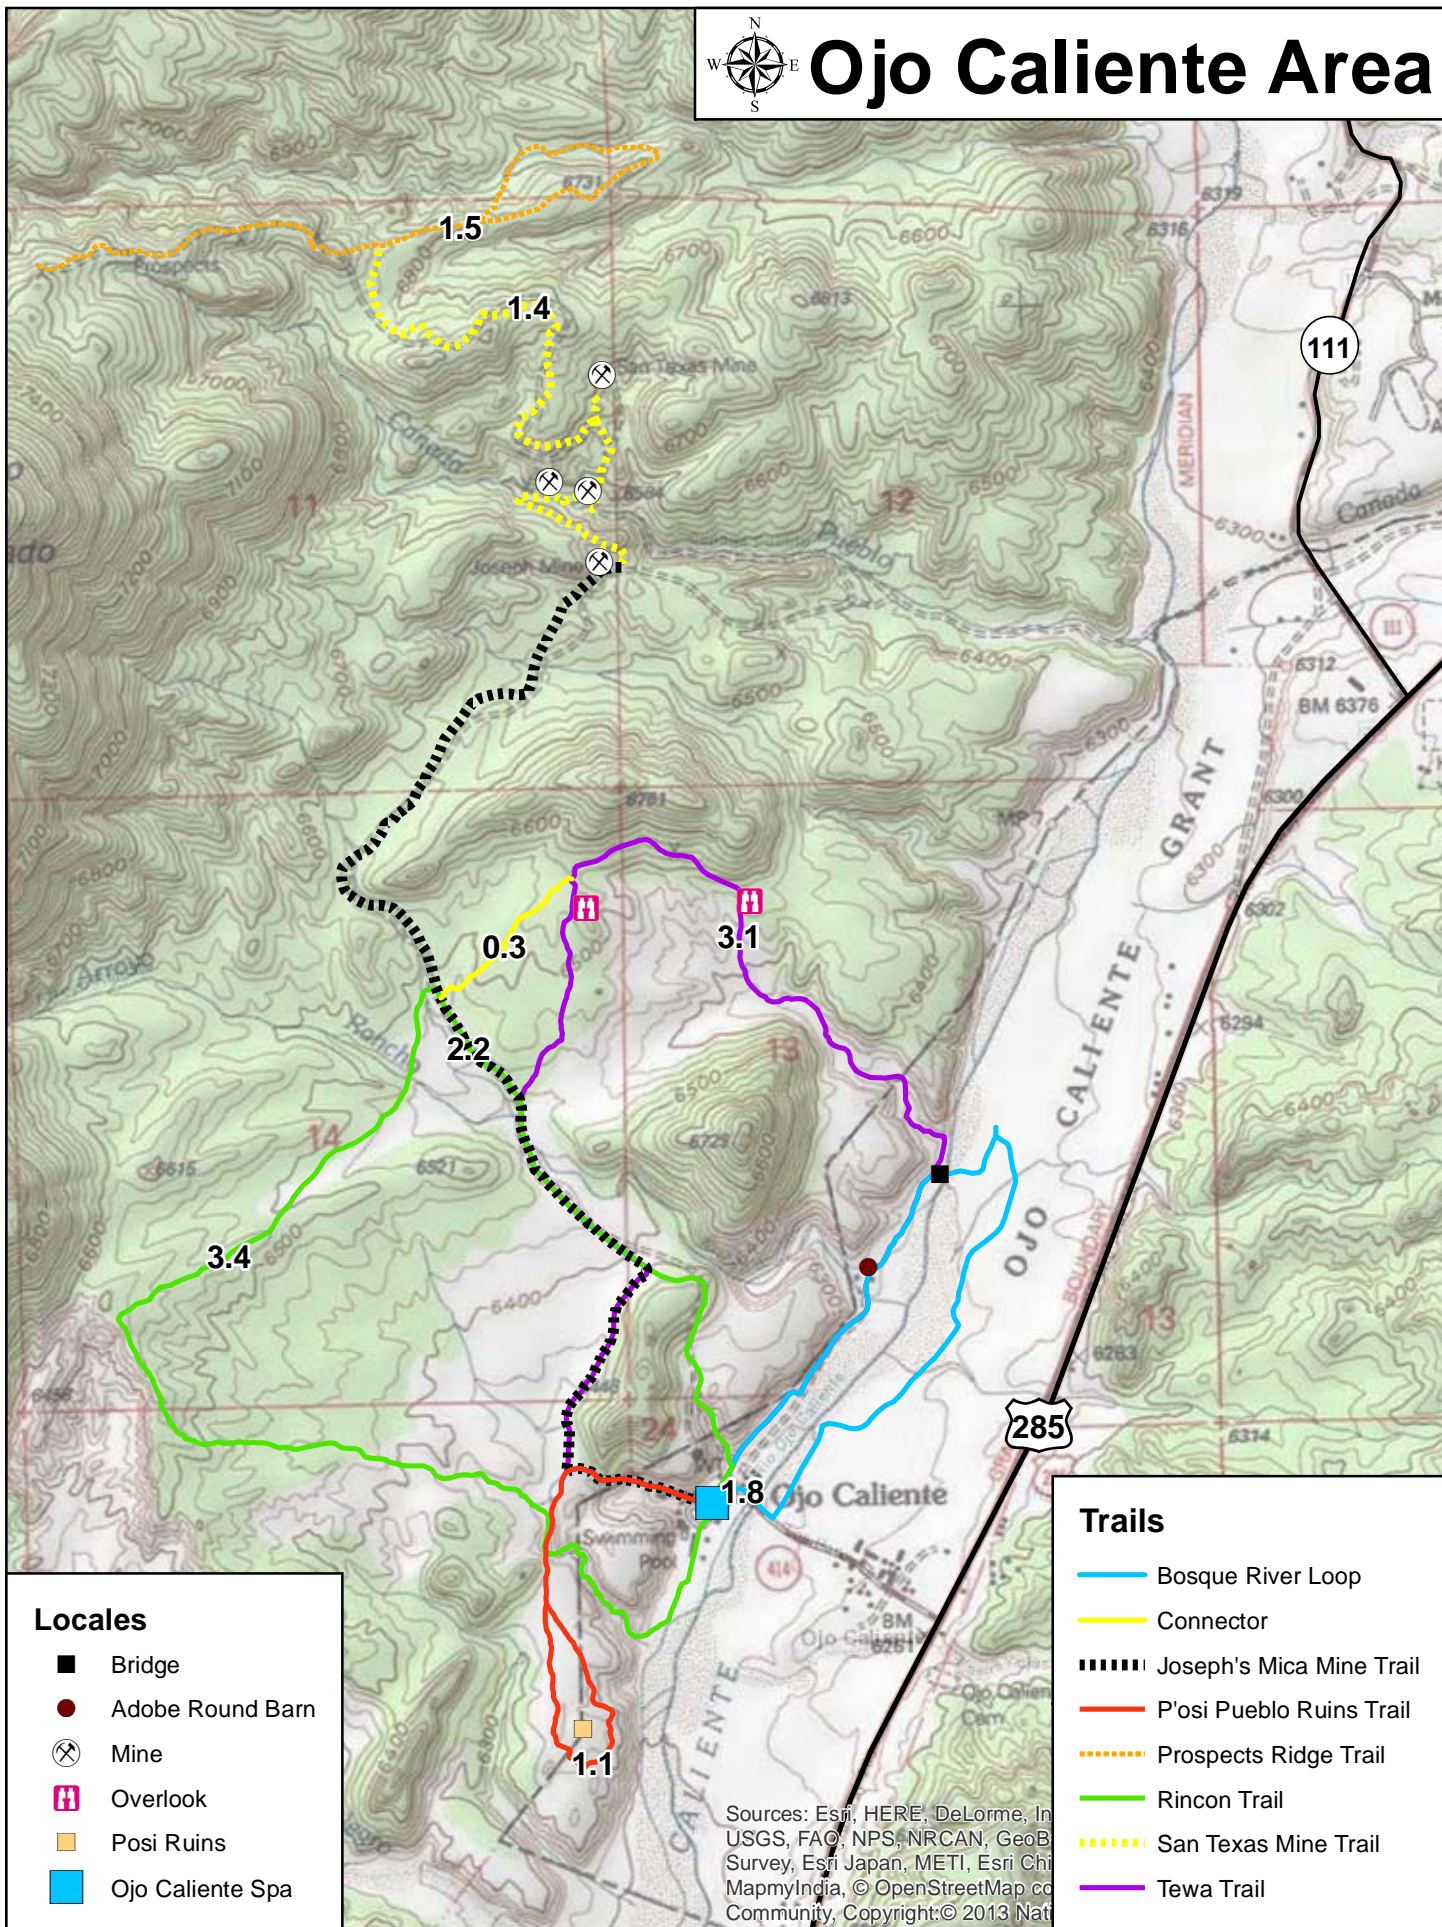

Ojo Caliente Area

Locales

- Bridge
- Adobe Round Barn
- ⊗ Mine
- 🏠 Overlook
- 🏠 Posi Ruins
- 🏠 Ojo Caliente Spa

Trails

- Bosque River Loop
- Connector
- ⋯ Joseph's Mica Mine Trail
- P'osi Pueblo Ruins Trail
- ⋯ Prospects Ridge Trail
- Rincon Trail
- ⋯ San Texas Mine Trail
- Tewa Trail

Sources: Esri, HERE, DeLorme, In USGS, FAO, NPS, NRCAN, GeoB Survey, Esri Japan, METI, Esri Chi MapmyIndia, © OpenStreetMap cc Community, Copyright:© 2013 Nat