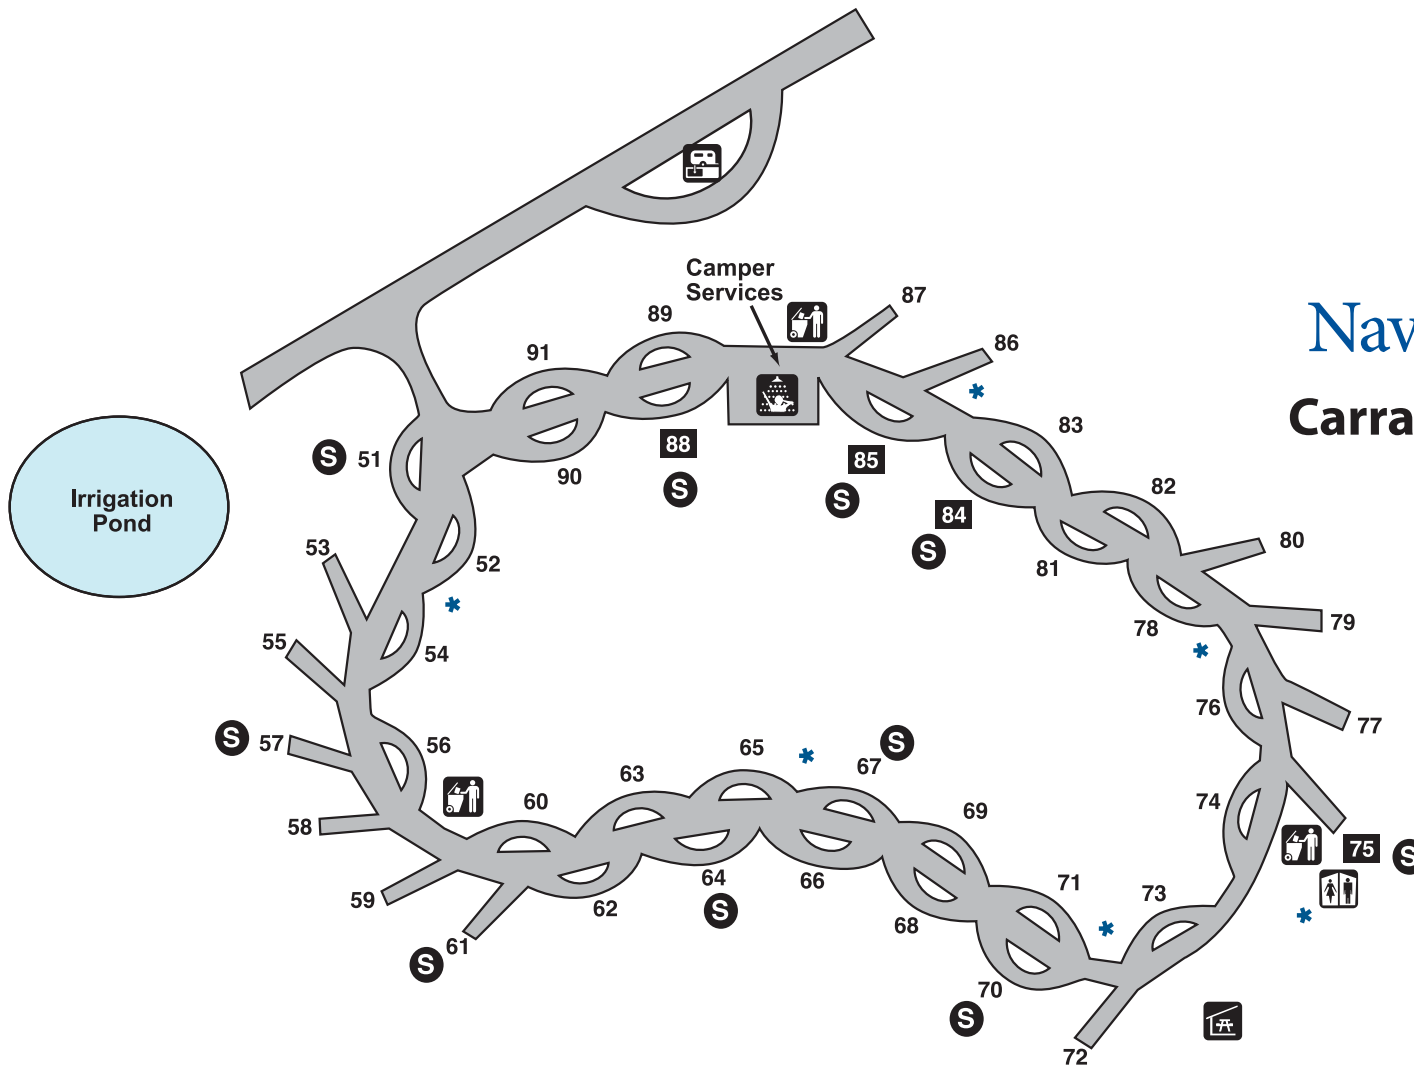

Navajo State Park

Carracas Campground

LEGEND

Camper Services Building

Dump Station

The following campsites are accessible:

75 84 85 88

Dumpster

Picnic Shelter

Restroom

Shade Roof Over Table

Water

N